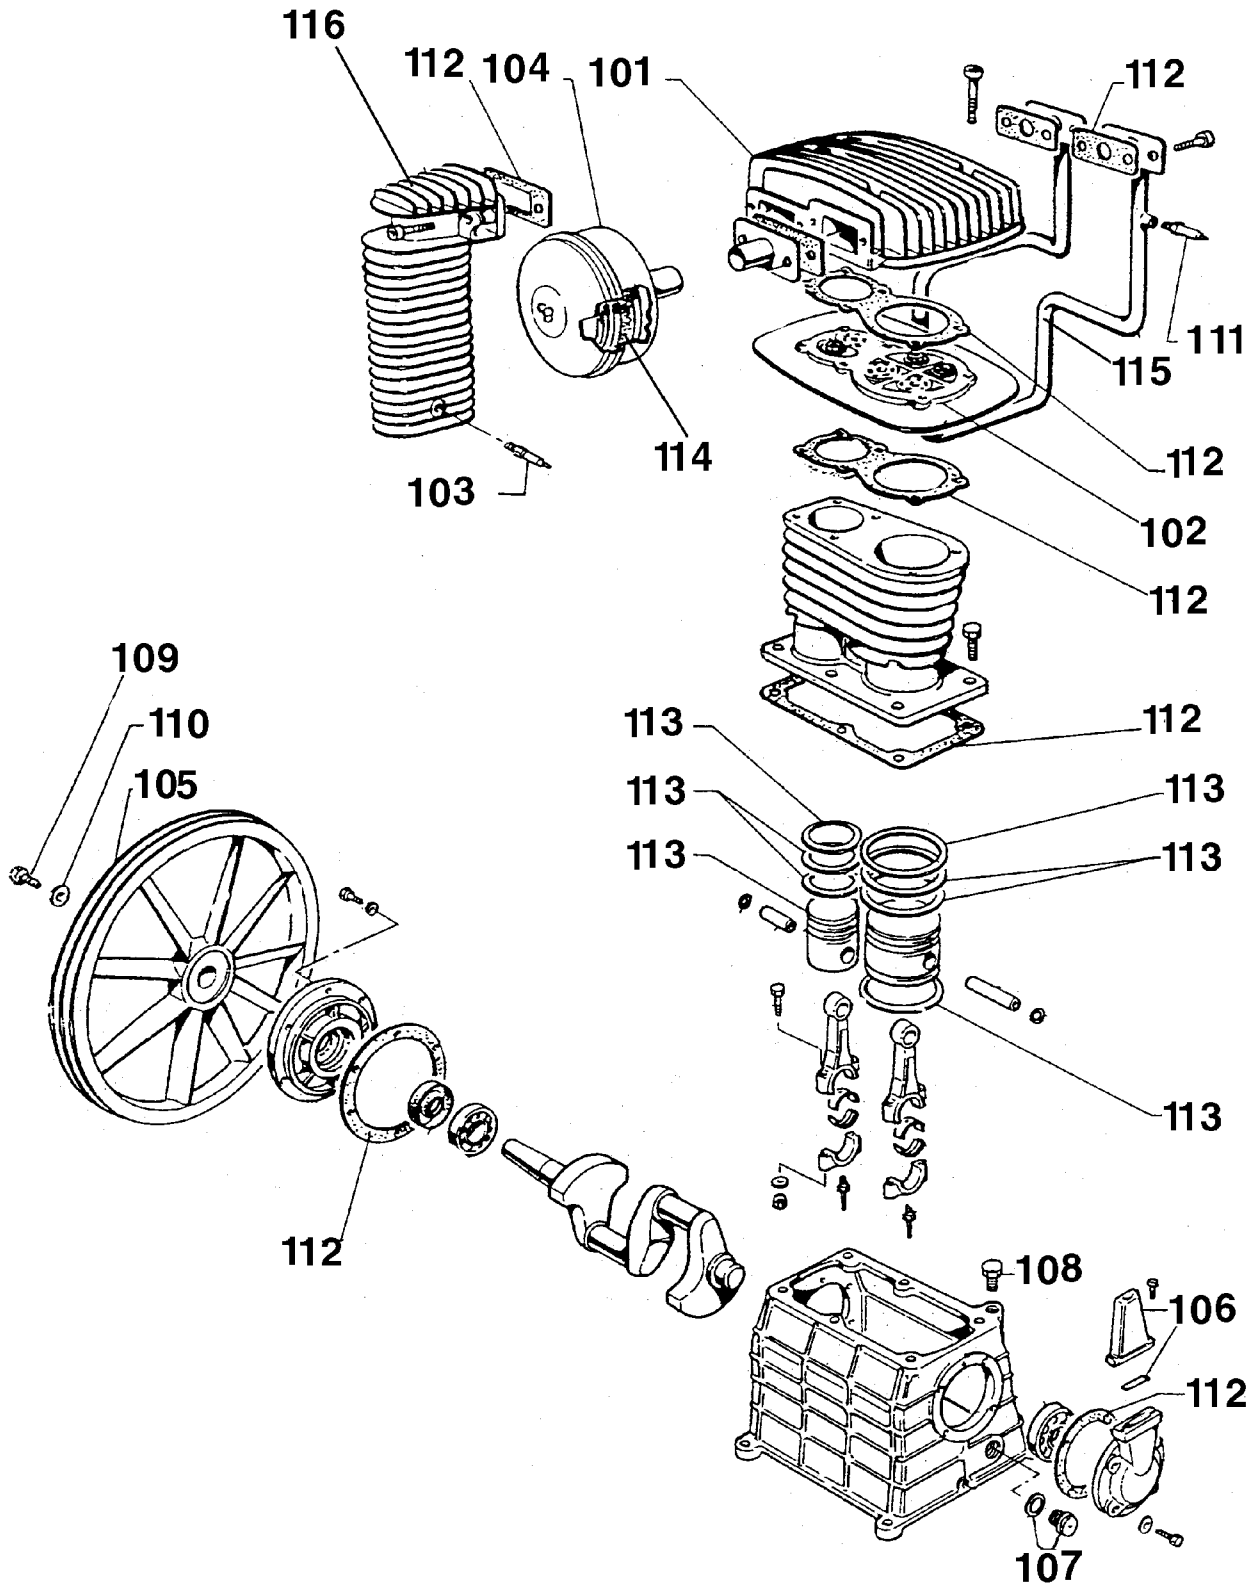

# BAL-T59S

## Parts List for ACSL10120H2 Type 2

Item Number	Part Number	Description	Qty Required
1	000000-00	No Longer Available	1
2	000000-00	No Longer Available	1
3	5140110-49	PRESSURE SWITCH	1
4	TIA-4200	VALVE SAFETY 200 .25	1
5	GA-360-B	GAUGE 300 PSI BACK M	1
6	N000323	VALVE GLOBE 200 PSI	1
7	AC-0485	BRACKET BELTGUARD	2
8	PU-2906	PULLEY 2A-SEC 4.75 O	1
9	000000-00	No Longer Available	2
10	000000-00	No Longer Available	1
11	000000-00	No Longer Available	1
12	000000-00	No Longer Available	1
13	000000-00	No Longer Available	2
14	000000-00	No Longer Available	1
14	000000-00	No Longer Available	1
15	SSP-7811	ASSY NUT SLEEVE 1/4	1
16	CAC-95	MANIFOLD	1
101	000000-00	No Longer Available	1
102	BAL-7040050	ASSY VALVE PLATE BA	1
103	000000-00	No Longer Available	1
104	000000-00	No Longer Available	1
105	000000-00	No Longer Available	1
106	BAL-1000112	ASSY OIL BREATHER BA	1
107	ABP-9022003	ASSY SIGHT GLASS	1
108	000000-00	No Longer Available	1
109	ABP-9110022	SCREW FLYWHEEL	1
110	BAL-1000417	WASHER FLYWHEEL NS39	1

## Parts List for ACSL10120H2 Type 2

Item Number	Part Number	Description	Qty Required
111	ABP-9049020	VALVE SAFETY	1
112	000000-00	No Longer Available	1
113	000000-00	No Longer Available	1
114	000000-00	No Longer Available	1
115	000000-00	No Longer Available	1
116	000000-00	No Longer Available	1
856	000000-00	No Longer Available	1
856	N286039	DRAIN VALVE	1
856	000000-00	No Longer Available	1
856	SSF-8131	NUT SPEED 8AB U TYPE	2
856	SSF-953-ZN	SCREW #10X.625 HHW S	2