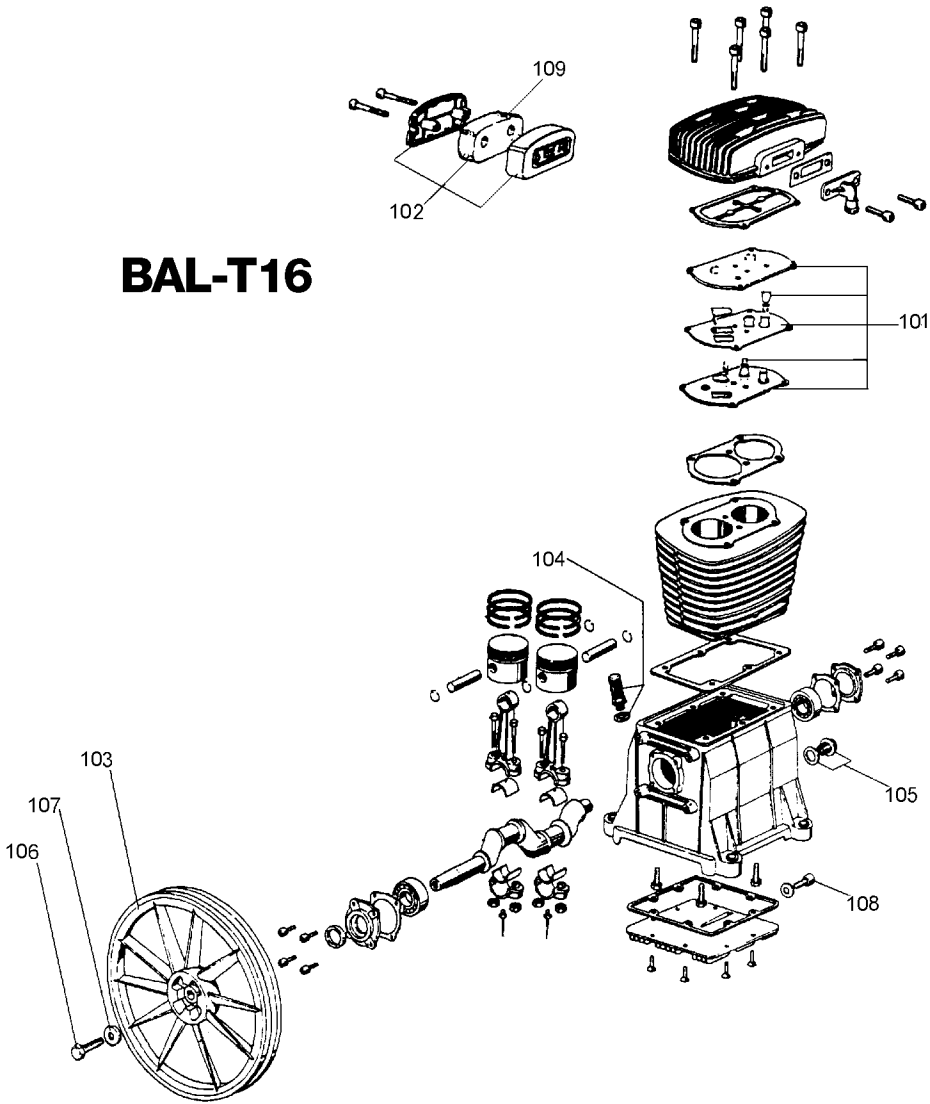

# BAL-T16

## Parts List for ACSL560V1 Type 0

Item Number	Part Number	Description	Qty Required
1	000000-00	No Longer Available	1
2	D26719	MOTOR OL 240V 2POLE	1
3	000000-00	No Longer Available	1
4	TIA-4150	VALVE SAFETY 150 .25	1
5	Z-GA-360	GAUGE 300 PSI BACK M	1
6	N000323	VALVE GLOBE 200 PSI	1
7	N286039	DRAIN VALVE	1
8	AC-0434	BELTGUARD OUTSIDE	1
8	AC-0433	BELTGUARD INSIDE	1
9	SSF-953-ZN	SCREW #10X.625 HHW S	2
10	000000-00	No Longer Available	1
10	AC-0485	BRACKET BELTGUARD	1
11	000000-00	No Longer Available	1
12	BT-304	BELT A-SEC A58 59.3	1
13	SSF-8131	NUT SPEED 8AB U TYPE	1
101	000000-00	No Longer Available	1
102	000000-00	No Longer Available	1
103	000000-00	No Longer Available	1
104	ABP-9024011	OIL FILTER PLUG (ABA	1
105	ABP-9022001	ASSY SIGHT GLASS	1
106	ABP-9110014	SCREW FLYWHEEL ABAC	1
107	ABP-9004008	WASHER FLAT FLYWHEEL	1
108	000000-00	No Longer Available	1
109	BAL-2281100	FILTER ELEMENT T16	1
856	A19715	VALVE CHECK 1/2NPT X	1
856	000000-00	No Longer Available	1
856	000000-00	No Longer Available	1

## Parts List for ACSL560V1 Type 0

Item Number	Part Number	Description	Qty Required
856	BAL-8226002	KIT GASKET T16	1
856	D20567	KIT EXTENSION DRAIN	1
856	000000-00	No Longer Available	1