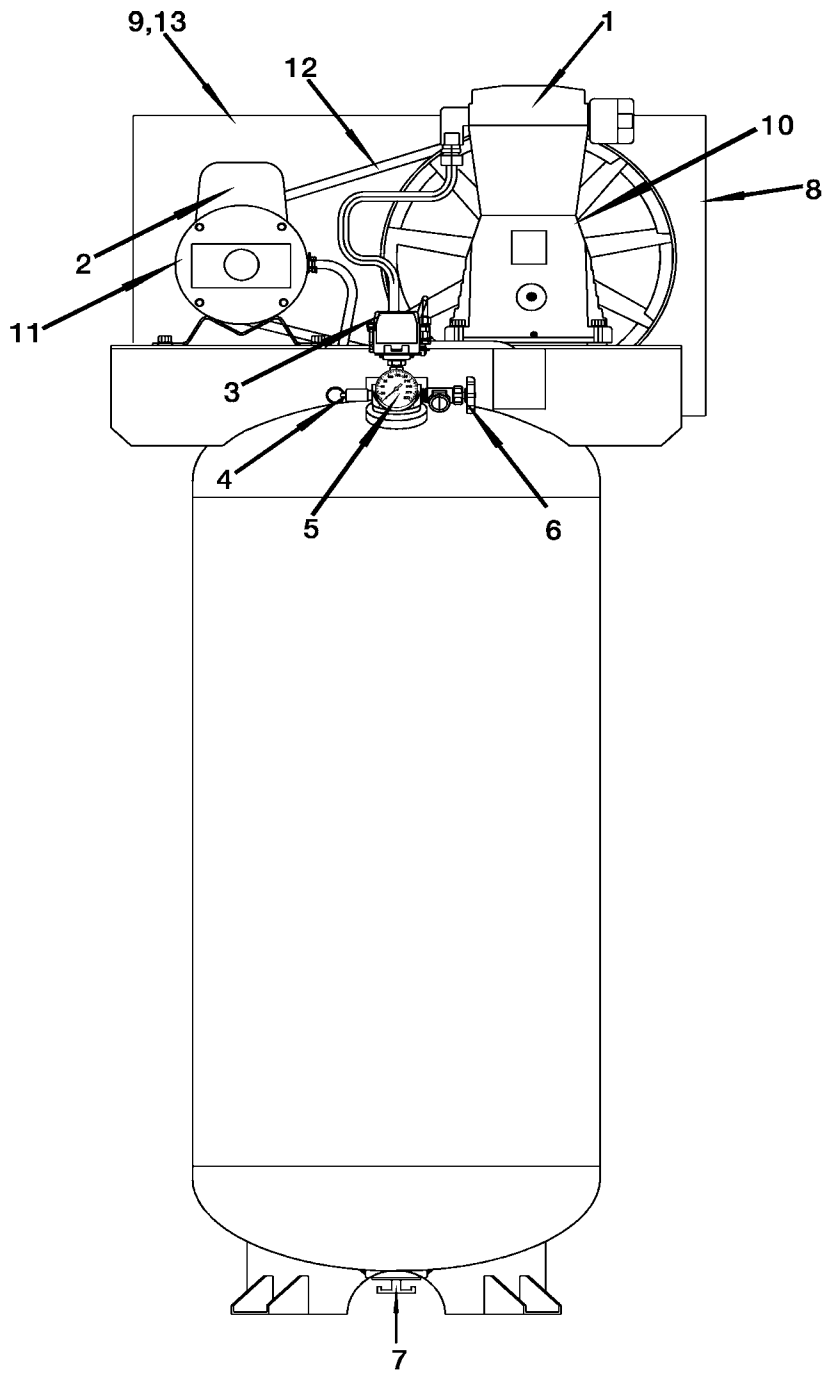

# BAL-T16

## Parts List for ACSL560V1 Type 0

Item Number	Part Number	Description	Qty Required
1	000000-00	No Longer Available	1
2	D26719	MOTOR OL 240V 2POLE	1
3	000000-00	No Longer Available	1
4	TIA-4150	VALVE SAFETY 150 .25	1
5	Z-GA-360	GAUGE 300 PSI BACK M	1
6	N000323	VALVE GLOBE 200 PSI	1
7	N286039	DRAIN VALVE	1
8	AC-0434	BELTGUARD OUTSIDE	1
8	AC-0433	BELTGUARD INSIDE	1
9	SSF-953-ZN	SCREW #10X.625 HHW S	2
10	000000-00	No Longer Available	1
10	AC-0485	BRACKET BELTGUARD	1
11	000000-00	No Longer Available	1
12	BT-304	BELT A-SEC A58 59.3	1
13	SSF-8131	NUT SPEED 8AB U TYPE	1
101	000000-00	No Longer Available	1
102	000000-00	No Longer Available	1
103	000000-00	No Longer Available	1
104	ABP-9024011	OIL FILTER PLUG (ABA	1
105	ABP-9022001	ASSY SIGHT GLASS	1
106	ABP-9110014	SCREW FLYWHEEL ABAC	1
107	ABP-9004008	WASHER FLAT FLYWHEEL	1
108	000000-00	No Longer Available	1
109	BAL-2281100	FILTER ELEMENT T16	1
856	A19715	VALVE CHECK 1/2NPT X	1
856	000000-00	No Longer Available	1
856	000000-00	No Longer Available	1

## Parts List for ACSL560V1 Type 0

Item Number	Part Number	Description	Qty Required
856	BAL-8226002	KIT GASKET T16	1
856	D20567	KIT EXTENSION DRAIN	1
856	000000-00	No Longer Available	1