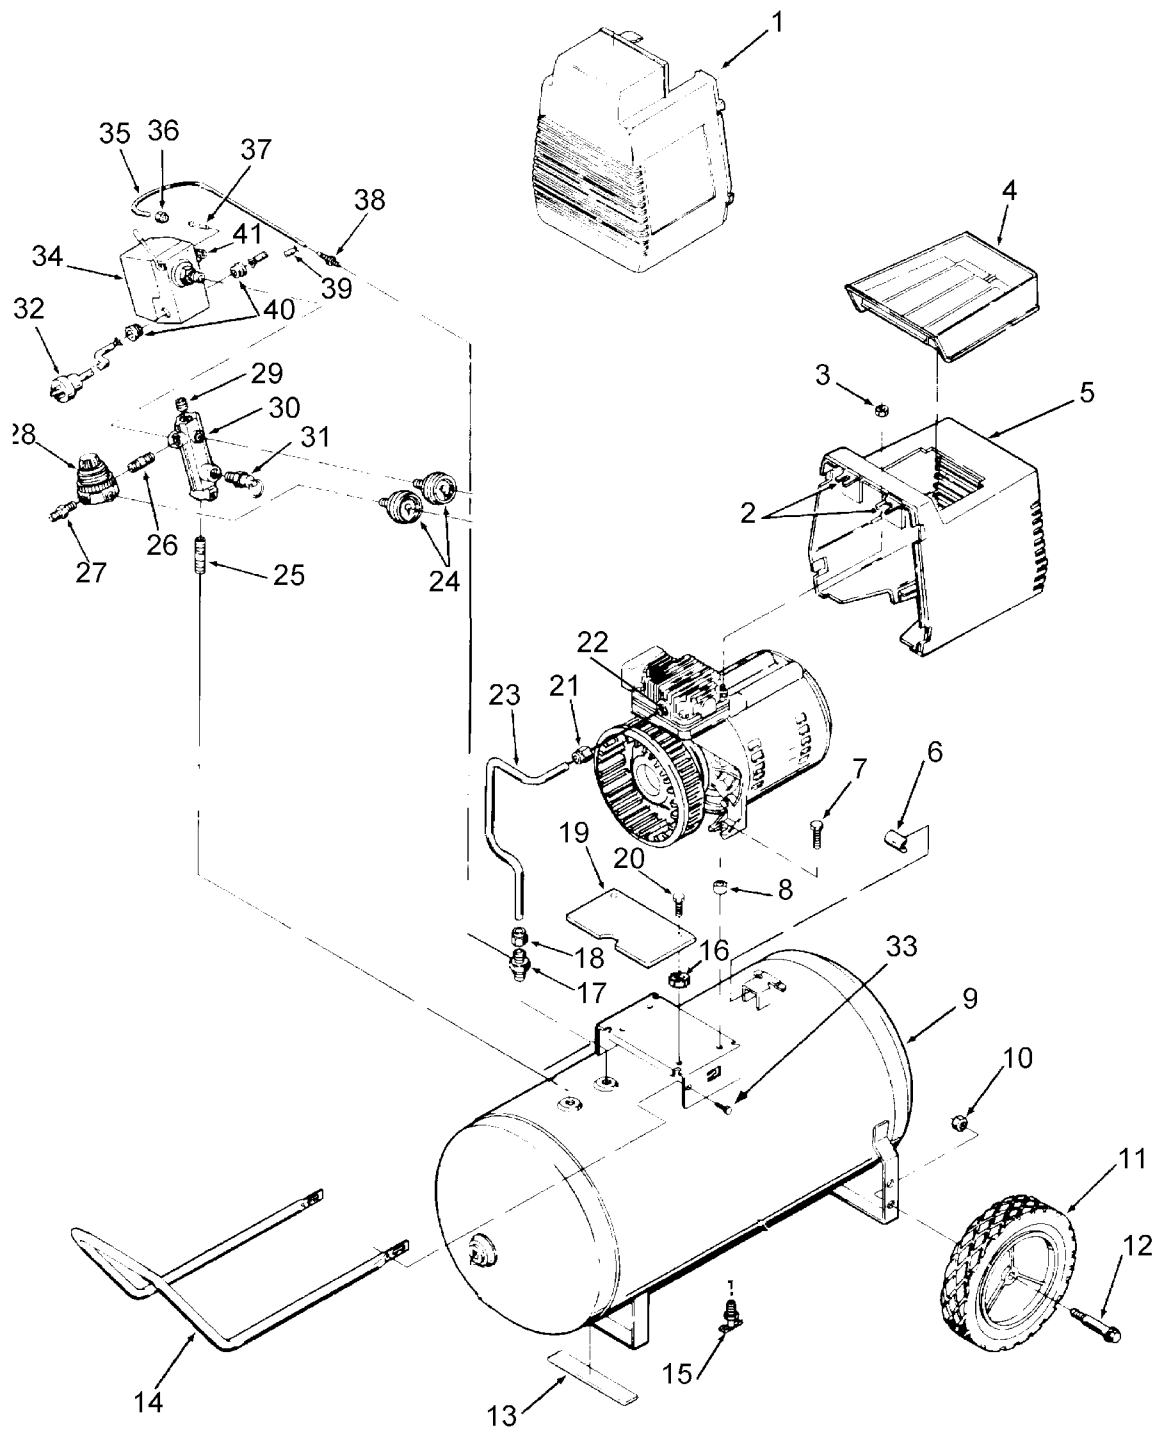

KEY NO.	TORQUE
59	7 to 10 Ft. Lbs.
57	7 to 10 Ft. Lbs.
67	100 to 120 In. Lbs.
69	80 to 100 In. Lbs.
◆	42 to 48 In. Lbs.

Parts List for AF320 Type 0

Item Number	Part Number	Description	Qty Required
4	AC-0078	SHROUD FRONT BLK	1
7	CAC-1121	BRACKET SHROUD	2
8	038738-00	NUT	2
9	CAC-1080	TRAY TOOL	1
10	000000-00	No Longer Available	2
11	000000-00	No Longer Available	1
12	SSF-505	SCREW .250-28X.915 U	2
13	000000-00	No Longer Available	2
16	SSF-8080-ZN	NUT .375-16 UNC-2B H	2
17	000000-00	No Longer Available	2
18	CAC-60	BOLT .375-16X2.25 UN	2
20	SUDL-6-1	STRIP RUBBER FOOT	1
22	000000-00	No Longer Available	1
26	A19711	VALVE CHECK 1/2NPT X	1
27	SSP-7813	ASSY NUT SLEEVE 3/8	1
28	AC-0155	PLATE	1
29	SSF-1000	SCREW #12-14X.750 HE	2
30	SSP-7821-1	NUT .563-18 UNF HEX	1
31	CAC-1155	TUBE OUTLET 2.5 & 3H	1
32	Z-D23004	GAUGE 1.5OD 200PSI .	2
33	000000-00	No Longer Available	1
34	SS-2072-1	NIPPLE .375 NPT X 1.	1
35	N053094	NIPPLE	1
36	D26889	ADAPTER .25 NPT X .2	1
37	CAC-4296-1	REGULATOR 3PORT P2 L	1
38	SS-3222-CD	PLUG PIPE	1
39	000000-00	No Longer Available	1