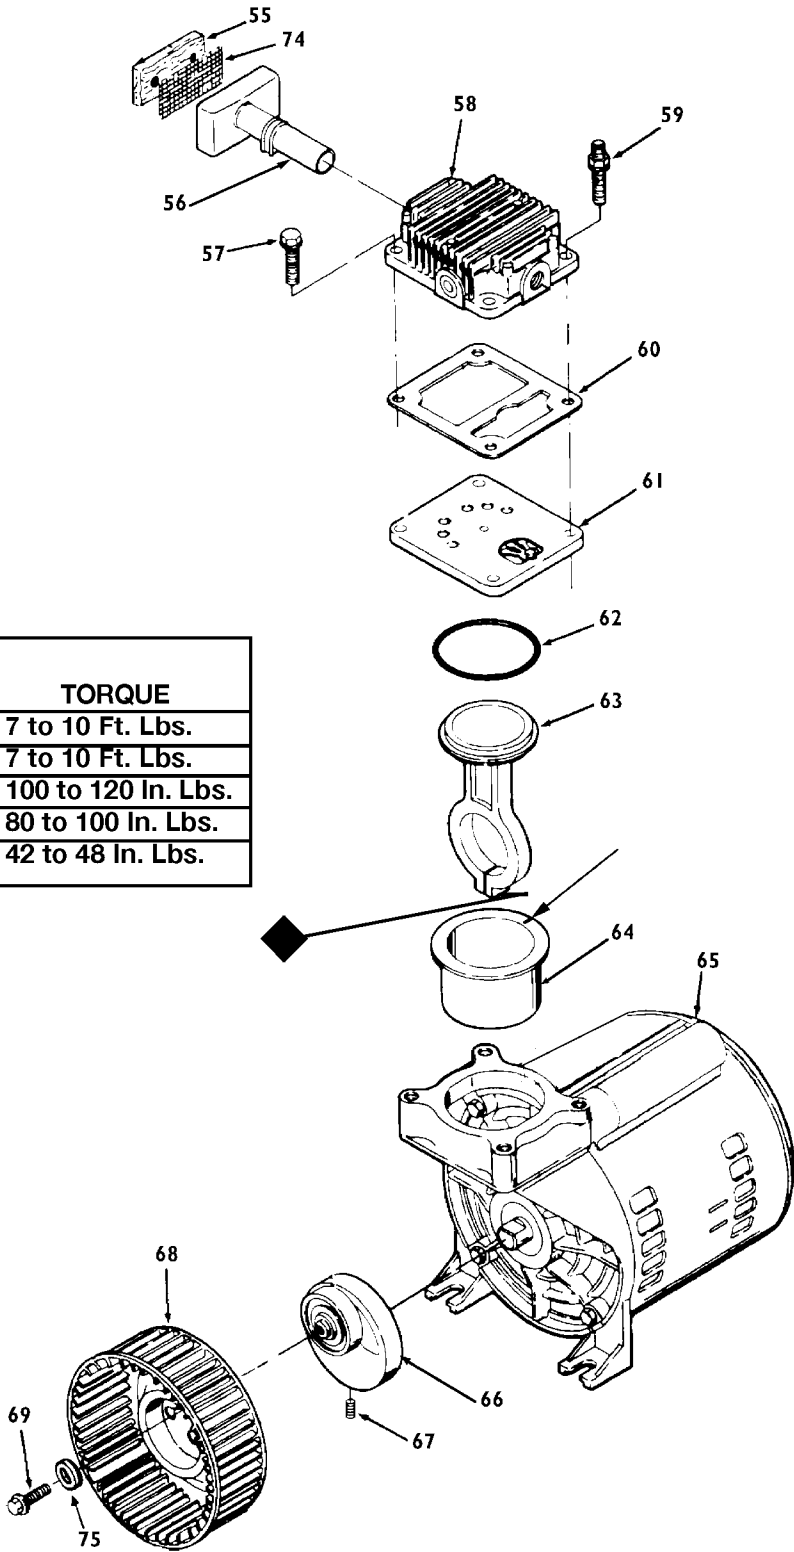

KEY NO.	TORQUE
59	7 to 10 Ft. Lbs.
57	7 to 10 Ft. Lbs.
67	100 to 120 In. Lbs.
69	80 to 100 In. Lbs.
◆	42 to 48 In. Lbs.

Parts List for AF320 Type 0

Item Number	Part Number	Description	Qty Required
4	AC-0078	SHROUD FRONT BLK	1
7	CAC-1121	BRACKET SHROUD	2
8	038738-00	NUT	2
9	CAC-1080	TRAY TOOL	1
10	000000-00	No Longer Available	2
11	000000-00	No Longer Available	1
12	SSF-505	SCREW .250-28X.915 U	2
13	000000-00	No Longer Available	2
16	SSF-8080-ZN	NUT .375-16 UNC-2B H	2
17	000000-00	No Longer Available	2
18	CAC-60	BOLT .375-16X2.25 UN	2
20	SUDL-6-1	STRIP RUBBER FOOT	1
22	000000-00	No Longer Available	1
26	A19711	VALVE CHECK 1/2NPT X	1
27	SSP-7813	ASSY NUT SLEEVE 3/8	1
28	AC-0155	PLATE	1
29	SSF-1000	SCREW #12-14X.750 HE	2
30	SSP-7821-1	NUT .563-18 UNF HEX	1
31	CAC-1155	TUBE OUTLET 2.5 & 3H	1
32	Z-D23004	GAUGE 1.5OD 200PSI .	2
33	000000-00	No Longer Available	1
34	SS-2072-1	NIPPLE .375 NPT X 1.	1
35	N053094	NIPPLE	1
36	D26889	ADAPTER .25 NPT X .2	1
37	CAC-4296-1	REGULATOR 3PORT P2 L	1
38	SS-3222-CD	PLUG PIPE	1
39	000000-00	No Longer Available	1