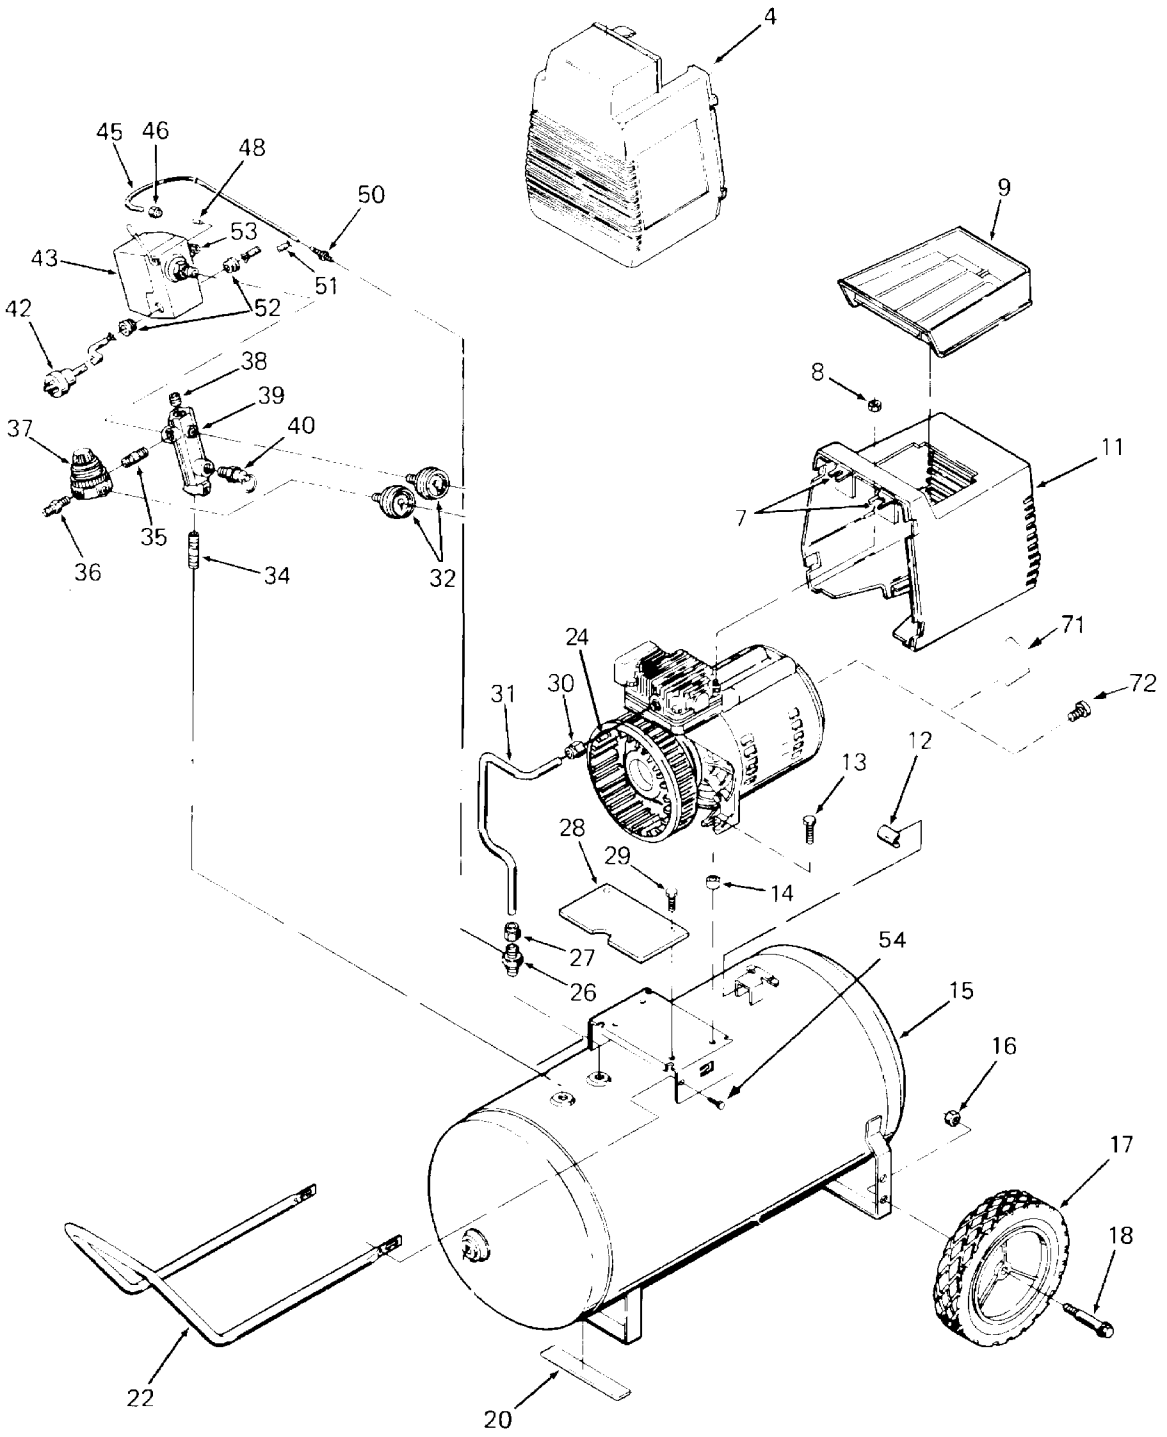

KEY NO.	TORQUE
59	7 to 10 Ft. Lbs.
57	7 to 10 Ft. Lbs.
67	100 to 120 In. Lbs.
69	80 to 100 In. Lbs.
◆	42 to 48 In. Lbs.

## Parts List for AF320 Type 1

Item Number	Part Number	Description	Qty Required
4	AC-0078	SHROUD FRONT BLK	1
7	CAC-1121	BRACKET SHROUD	2
8	038738-00	NUT	2
9	CAC-1080	TRAY TOOL	1
10	000000-00	No Longer Available	1
11	000000-00	No Longer Available	1
12	SSF-505	SCREW .250-28X.915 U	2
13	000000-00	No Longer Available	2
16	SSF-8080-ZN	NUT .375-16 UNC-2B H	2
17	000000-00	No Longer Available	2
18	CAC-60	BOLT .375-16X2.25 UN	2
20	SUDL-6-1	STRIP RUBBER FOOT	1
22	000000-00	No Longer Available	1
26	A19711	VALVE CHECK 1/2NPT X	1
27	SSP-7813	ASSY NUT SLEEVE 3/8	1
28	AC-0155	PLATE	1
29	SSF-1000	SCREW #12-14X.750 HE	2
30	SSP-7821-1	NUT .563-18 UNF HEX	1
31	CAC-1155	TUBE OUTLET 2.5 & 3H	1
32	Z-D23004	GAUGE 1.5OD 200PSI .	2
33	000000-00	No Longer Available	1
34	SS-2072-1	NIPPLE .375 NPT X 1.	1
35	N053094	NIPPLE	1
36	D26889	ADAPTER .25 NPT X .2	1
37	CAC-4296-1	REGULATOR 3PORT P2 L	1
38	SS-3222-CD	PLUG PIPE	1
39	000000-00	No Longer Available	1