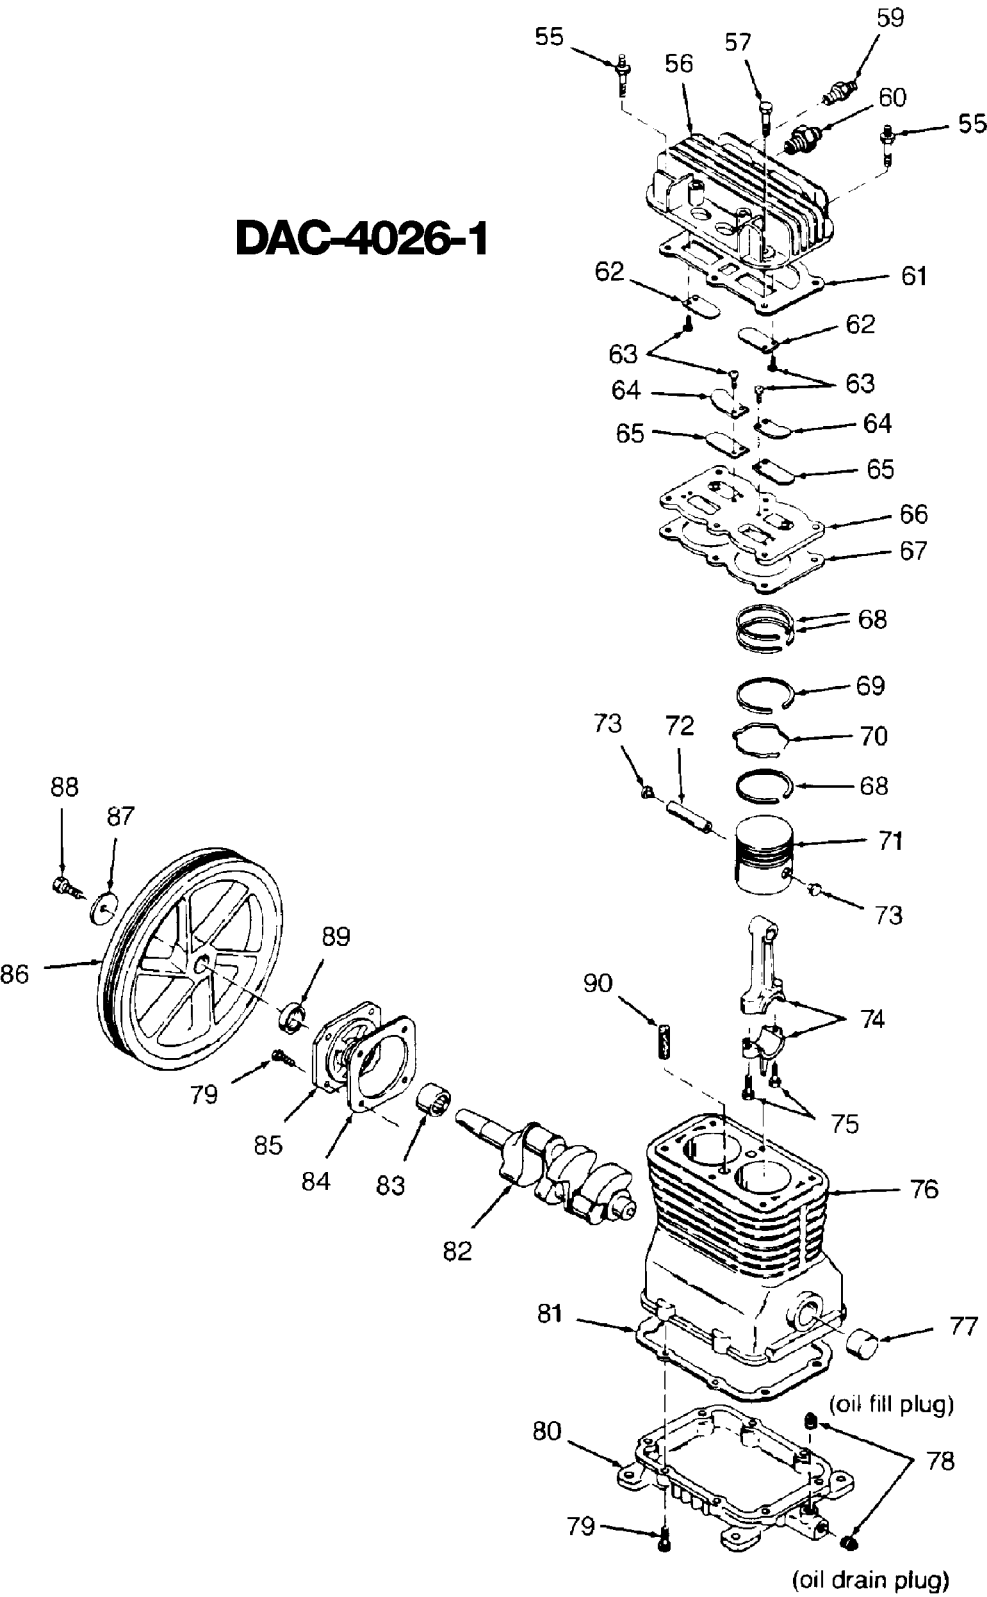

## Parts List for AFL2512 Type 0

Item Number	Part Number	Description	Qty Required
1	CAC-322	BELTGUARD OUTSIDE	1
2	CAC-323	BELTGUARD INSIDE	1
3	SSF-8113-ZN	NUT .375-16X.563 HEX	1
4	000000-00	No Longer Available	1
5	000000-00	No Longer Available	1
6	265-17	FILTER FELT	1
7	265-18	RETAINER FILTER	1
8	5140123-08	SCREW	2
10	SSP-7812	ASSY NUT SLEEVE 1/2	1
11	000000-00	No Longer Available	1
12	TIA-4150	VALVE SAFETY 150 .25	1
13	Z-D23004	GAUGE 1.5OD 200PSI .	1
14	SSP-7811	ASSY NUT SLEEVE 1/4	2
15	000000-00	No Longer Available	1
17	CAC-4296-1	REGULATOR 3PORT P2 L	1
18	D26889	ADAPTER .25 NPT X .2	1
19	N053094	NIPPLE	1
20	33821-00	BUSHING	1
20	438010040063	HEYCO BUSHINGS	1
21	CAC-95	MANIFOLD	1
22	A18885	GAUGE	1
23	SUDL-415-1	ASSY CORD POWER ST	1
24	SSW-7385	BUSHING STRAIN RELIE	1
26	000000-00	No Longer Available	1
27	000000-00	No Longer Available	1
28	SUDL-415-1	ASSY CORD POWER ST	1
29	CAC-437-2	VALVE CHECK 1/2NPT X	1

## Parts List for AFL2512 Type 0

Item Number	Part Number	Description	Qty Required
30	SSF-928	SCREW .313-18X.875 H	4
31	CAC-1013	SCREW HOLD DOWN	1
32	000000-00	No Longer Available	1
33	CAC-1011	SPRING ELASTOMER	1
34	SSN-56-ZN	WASHER 1 X 11/32 X 1	1
35	N017772	LOCK WASHER	1
36	SS-2038-ZN	NUT .313-18 WING	1
37	000000-00	No Longer Available	1
38	CAC-1059	CLIP RETAINING	1
39	SUDL-6-1	STRIP RUBBER FOOT	1
40	CAC-60	BOLT .375-16X2.25 UN	2
41	000000-00	No Longer Available	2
42	SSF-8080-ZN	NUT .375-16 UNC-2B H	2
43	N286039	DRAIN VALVE	1
47	D21594	PIN MOTOR MOUNT OIL	1
48	000000-00	No Longer Available	1
49	SUDL-65	KEY MOTOR SHAFT	1
50	000000-00	No Longer Available	1
51	SS-391	SCREW .250-20 .625 S	1
52	C-BT-222	BELT 6J 38.0 EFF	1
53	D26742	SCREW #10-16 X .500	2
55	SSF-6627	STUD SHOULDER 3/8-16	1
56	Z-CAC-4213	ASSY HEAD	1
57	SSF-955	SCREW .375-16X1.50 H	5
59	SS-8553	CONNECTOR BODY	1
60	SSP-9401	CONNECTOR BODY STRAI	1
61	5140118-80	GASKET	1