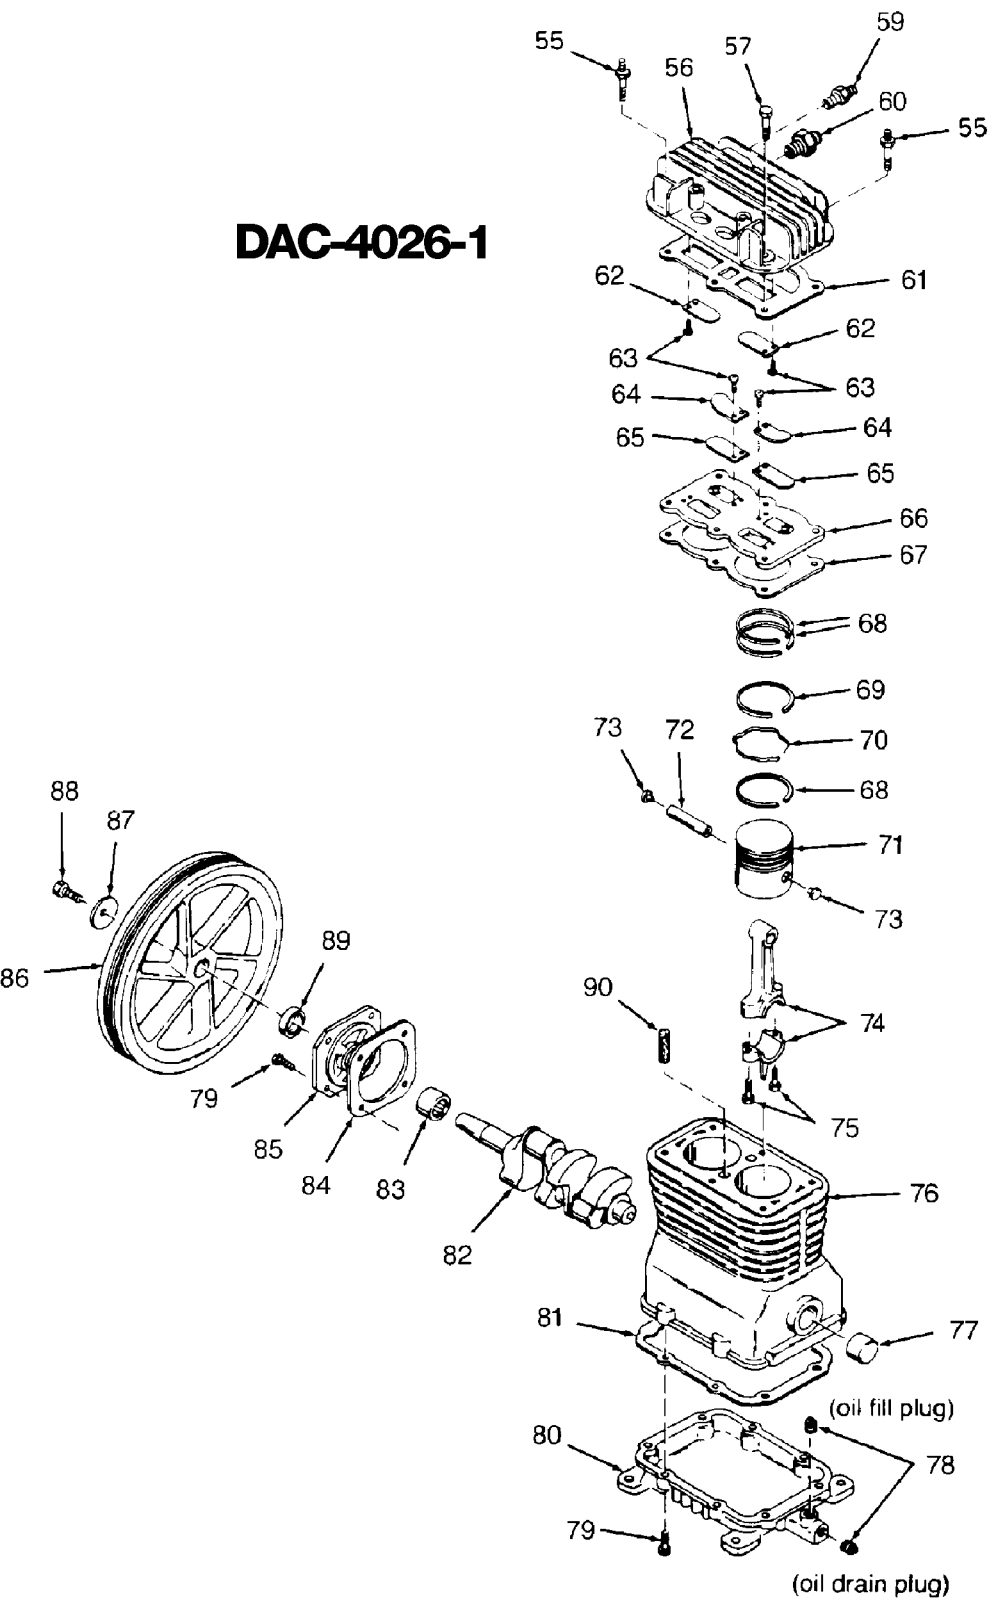

## Parts List for AFL2512 Type 1

Item Number	Part Number	Description	Qty Required
1	CAC-322	BELTGUARD OUTSIDE	1
2	CAC-323	BELTGUARD INSIDE	1
3	SSF-8113-ZN	NUT .375-16X.563 HEX	1
4	000000-00	No Longer Available	1
5	000000-00	No Longer Available	1
6	265-17	FILTER FELT	1
7	265-18	RETAINER FILTER	1
8	5140123-08	SCREW	2
10	SSP-7812	ASSY NUT SLEEVE 1/2	1
11	000000-00	No Longer Available	1
12	TIA-4150	VALVE SAFETY 150 .25	1
13	Z-D23004	GAUGE 1.5OD 200PSI .	1
14	SSP-7811	ASSY NUT SLEEVE 1/4	2
15	000000-00	No Longer Available	1
17	CAC-4296-1	REGULATOR 3PORT P2 L	1
18	D26889	ADAPTER .25 NPT X .2	1
19	N053094	NIPPLE	1
20	33821-00	BUSHING	1
20	438010040063	HEYCO BUSHINGS	1
21	CAC-95	MANIFOLD	1
22	A18885	GAUGE	1
23	SUDL-415-1	ASSY CORD POWER ST	1
24	SSW-7385	BUSHING STRAIN RELIE	1
26	000000-00	No Longer Available	1
27	000000-00	No Longer Available	1
28	SS-2072-1	NIPPLE .375 NPT X 1.	1
29	CAC-437-2	VALVE CHECK 1/2NPT X	1

## Parts List for AFL2512 Type 1

Item Number	Part Number	Description	Qty Required
30	SSF-928	SCREW .313-18X.875 H	4
31	CAC-1013	SCREW HOLD DOWN	1
32	000000-00	No Longer Available	1
33	CAC-1011	SPRING ELASTOMER	1
34	SSN-56-ZN	WASHER 1 X 11/32 X 1	1
35	N017772	LOCK WASHER	1
36	SS-2038-ZN	NUT .313-18 WING	1
37	000000-00	No Longer Available	1
38	CAC-1059	CLIP RETAINING	1
39	SUDL-6-1	STRIP RUBBER FOOT	1
40	CAC-60	BOLT .375-16X2.25 UN	2
41	000000-00	No Longer Available	2
42	SSF-8080-ZN	NUT .375-16 UNC-2B H	2
43	N286039	DRAIN VALVE	1
47	D21594	PIN MOTOR MOUNT OIL	1
48	000000-00	No Longer Available	1
49	SUDL-65	KEY MOTOR SHAFT	1
50	000000-00	No Longer Available	1
51	SS-391	SCREW .250-20 .625 S	1
52	C-BT-222	BELT 6J 38.0 EFF	1
53	D26742	SCREW #10-16 X .500	2
55	SSF-6627	STUD SHOULDER 3/8-16	1
56	Z-CAC-4213	ASSY HEAD	1
57	SSF-955	SCREW .375-16X1.50 H	5
59	SS-8553	CONNECTOR BODY	1
60	SSP-9401	CONNECTOR BODY STRAI	1
61	5140118-80	GASKET	1