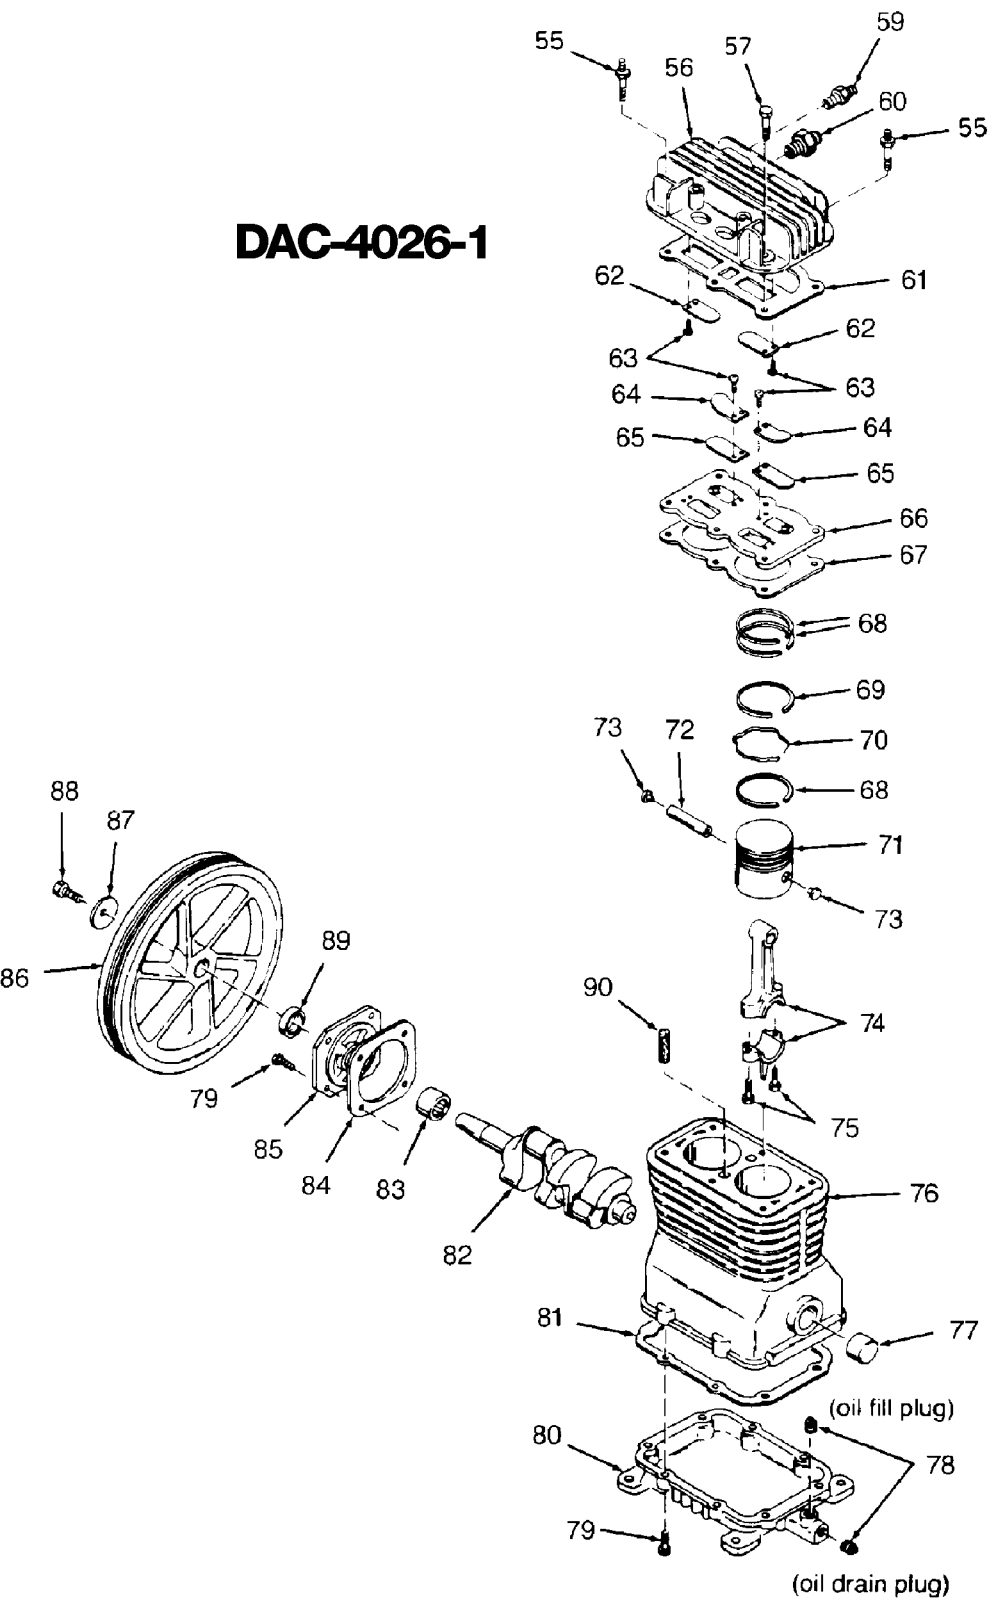

DAC-4026-1

Parts List for AFL2520 Type 0

Item Number	Part Number	Description	Qty Required
1	CAC-322	BELTGUARD OUTSIDE	1
2	CAC-323	BELTGUARD INSIDE	1
3	SSF-8113-ZN	NUT .375-16X.563 HEX	1
4	000000-00	No Longer Available	1
5	000000-00	No Longer Available	1
6	265-17	FILTER FELT	1
7	265-18	RETAINER FILTER	1
8	5140123-08	SCREW	1
10	SSP-7812	ASSY NUT SLEEVE 1/2	1
11	000000-00	No Longer Available	1
12	TIA-4150	VALVE SAFETY 150 .25	1
13	Z-D23004	GAUGE 1.5OD 200PSI .	1
14	SSP-7811	ASSY NUT SLEEVE 1/4	1
15	000000-00	No Longer Available	1
17	CAC-4296-1	REGULATOR 3PORT P2 L	1
18	D26889	ADAPTER .25 NPT X .2	1
19	N053094	NIPPLE	1
20	33821-00	BUSHING	1
20	438010040063	HEYCO BUSHINGS	1
21	CAC-95	MANIFOLD	1
22	A18885	GAUGE	1
23	SUDL-415-1	ASSY CORD POWER ST	1
24	SSW-7385	BUSHING STRAIN RELIE	1
26	000000-00	No Longer Available	1
27	000000-00	No Longer Available	1
28	SS-2072-1	NIPPLE .375 NPT X 1.	1
29	CAC-437-2	VALVE CHECK 1/2NPT X	1

Parts List for AFL2520 Type 0

Item Number	Part Number	Description	Qty Required
30	SSF-928	SCREW .313-18X.875 H	4
31	CAC-1013	SCREW HOLD DOWN	1
32	000000-00	No Longer Available	1
33	CAC-1011	SPRING ELASTOMER	1
34	SSN-56-ZN	WASHER 1 X 11/32 X 1	1
35	N017772	LOCK WASHER	1
36	SS-2038-ZN	NUT .313-18 WING	1
37	000000-00	No Longer Available	1
38	CAC-1059	CLIP RETAINING	2
39	SUDL-6-1	STRIP RUBBER FOOT	1
40	CAC-60	BOLT .375-16X2.25 UN	2
41	000000-00	No Longer Available	2
42	SSF-8080-ZN	NUT .375-16 UNC-2B H	2
43	N286039	DRAIN VALVE	1
47	D21594	PIN MOTOR MOUNT OIL	1
48	000000-00	No Longer Available	1
49	SUDL-65	KEY MOTOR SHAFT	1
50	000000-00	No Longer Available	1
51	SS-391	SCREW .250-20 .625 S	1
52	C-BT-222	BELT 6J 38.0 EFF	1
53	D26742	SCREW #10-16 X .500	1
55	SSF-6627	STUD SHOULDER 3/8-16	1
56	Z-CAC-4213	ASSY HEAD	1
57	SSF-955	SCREW .375-16X1.50 H	5
59	SS-8553	CONNECTOR BODY	1
60	SSP-9401	CONNECTOR BODY STRAI	1
61	5140118-80	GASKET	1