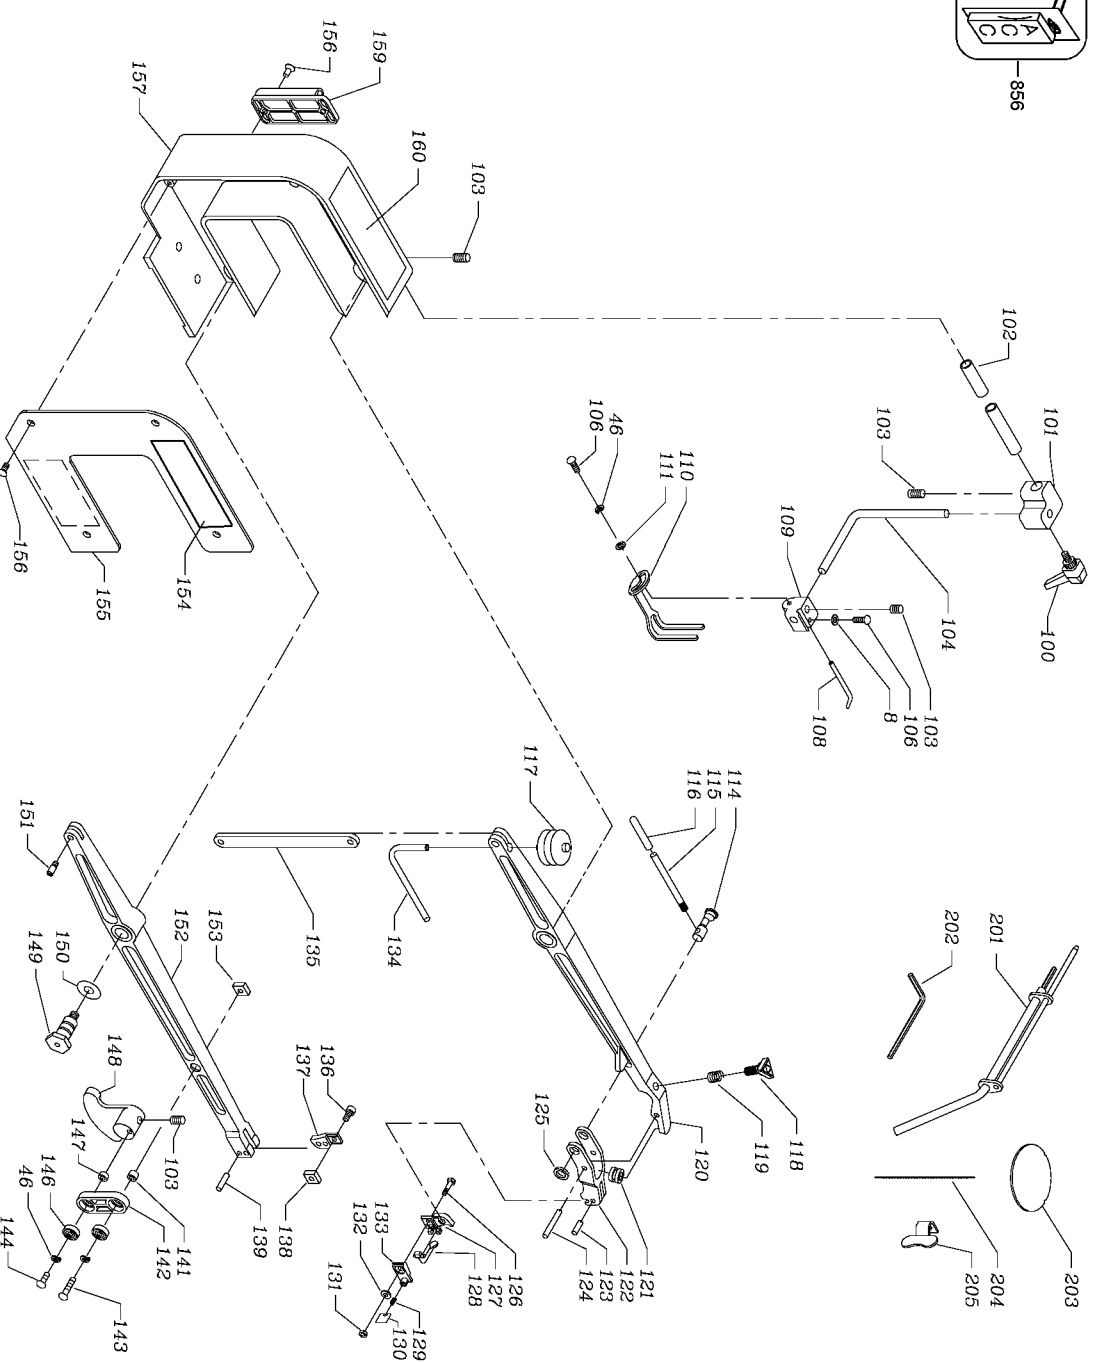

856

Parts List for BDSS100 Type 1

Item Number	Part Number	Description	Qty Required
1	5140064-35	TABLE INSERT	1
2	897374	PIN (3X12)	1
3	000000-00	No Longer Available	1
4	1343642	LOCK NUT	2
5	000000-00	No Longer Available	1
6	1243502	WASHER	3
7	1343643	SCALE	1
8	1246140	FL WASHER	3
9	488874-00	LOCK WASHER	2
10	000000-00	No Longer Available	2
11	1310143	SCREW	2
12	1343649	GUARD	1
13	000000-00	No Longer Available	1
14	1343607	POINTER	1
15	1246086	CAP SCREW	1
16	1243395	HEX NUT	2
17	900674	MOTOR - 2AMP - 1PH	1
19	1343464	COLLAR	1
20	1343608	SPECIAL SCREW	2
21	000000-00	No Longer Available	1
22	1343651	BOOT	1
23	1310006	SCREW	1
24	1310216	LOCKWASHER	4
25	1246033	MACH SCREW	4
26	1342732	SWITCH BOX	1
27	1342733	PLATE	1
28	1310135	SCREW	4

Parts List for BDSS100 Type 1

Item Number	Part Number	Description	Qty Required
29	1343612	FT HD SCREW	3
30	000000-00	No Longer Available	1
31	1343614	POWER SWITCH	1
32	488848-00	CHEESE HEAD SCREW	2
33	000000-00	No Longer Available	1
34	1342734	KNOB	1
35	1340329	SCALE	1
36	488845-00	FLAT HEAD SCREW	2
37	1343644	BUSHING	1
38	1349775	POWER CORD	1
39	488981-00	TOOTH WASHER	2
40	488953-00	LOCK WASHER	2
41	000000-00	No Longer Available	4
42	1343610	RUBBER FOOT-FRONT	2
43	1343650	SLEEVE	1
44	1342736	SLEEVE	1
45	000000-00	No Longer Available	1
46	488808-00	LOCK WASHER	1
48	330015-03	NUT,HEX	1
49	488822-00	FLAT WASHER	1
51	1243360	LOCKWASHER	2
52	000000-00	No Longer Available	2
53	900204	PLATE	1
54	1343645	RUBBER FOOT-REAR	2
55	1343652	SPECIAL SCREW	1
56	1342739	CONTROL BOX	1
57	330016-01	WASHER	2