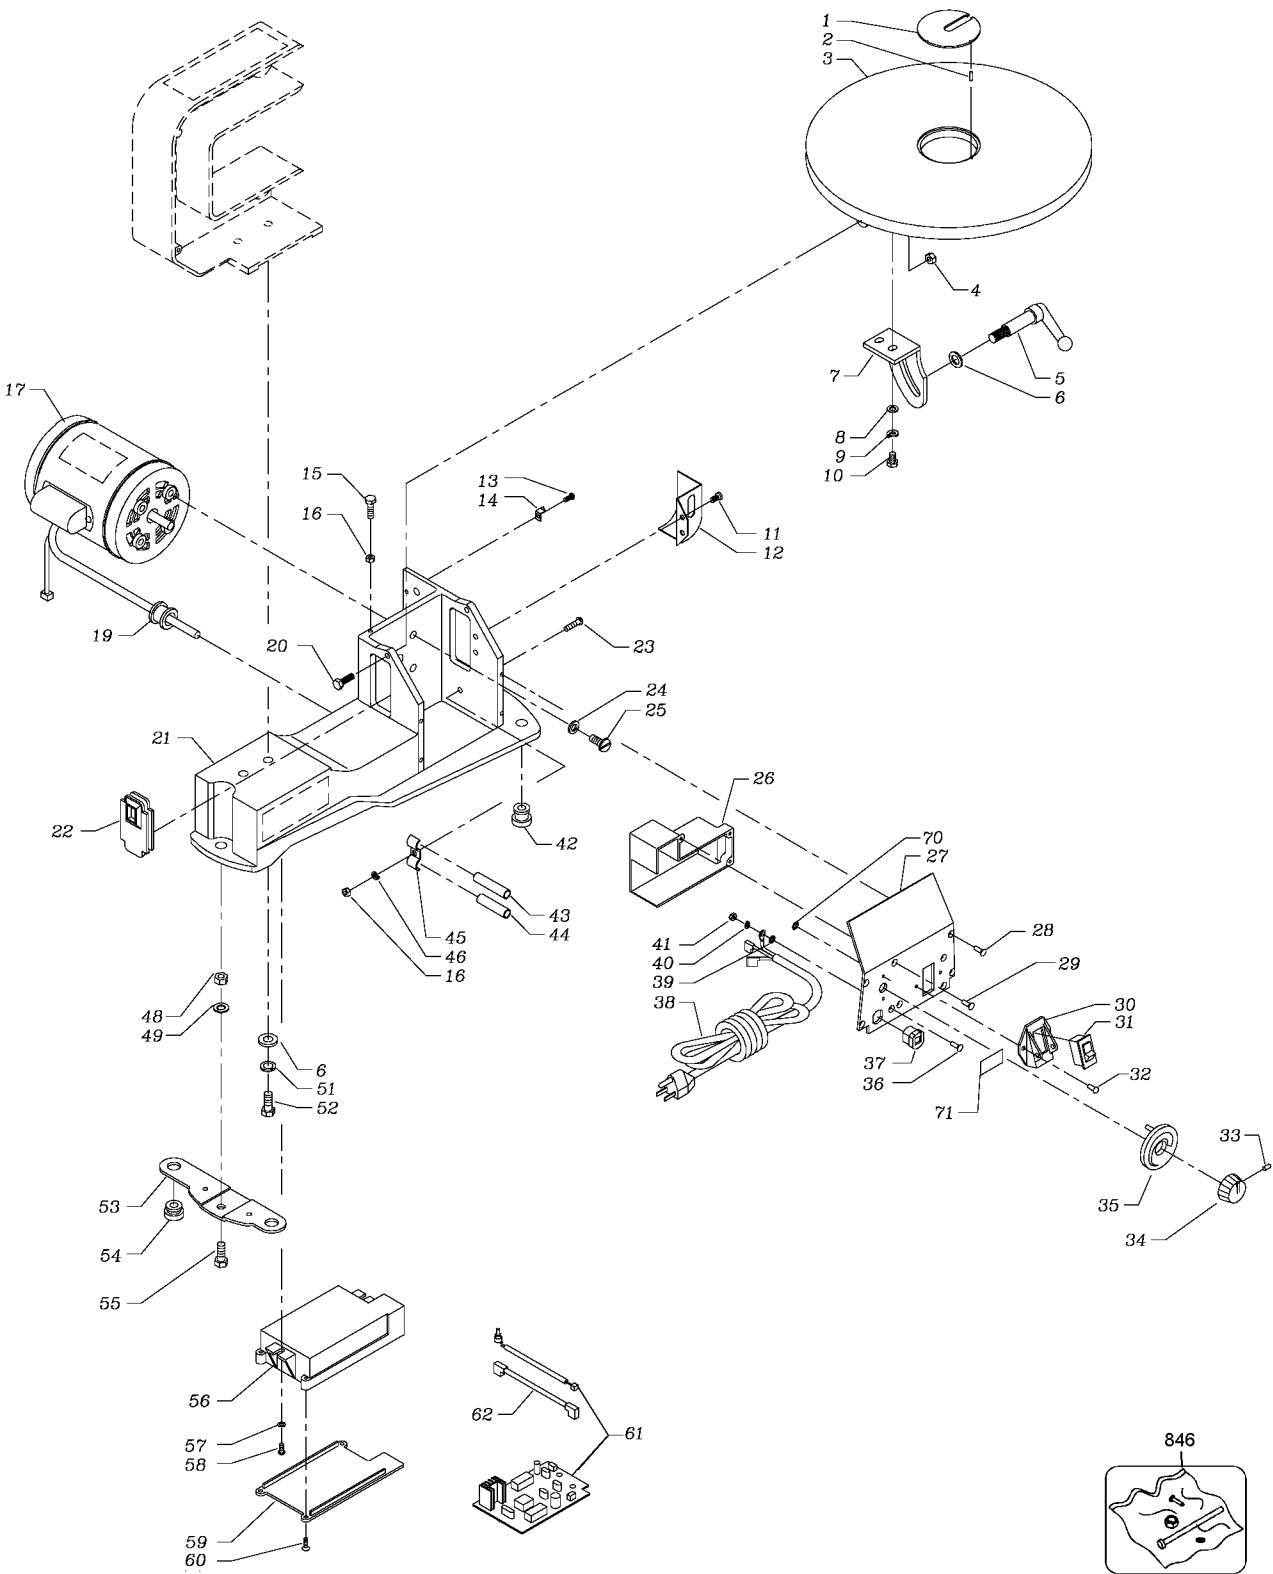

856

Parts List for BDSS100 Type 1

Item Number	Part Number	Description	Qty Required
1	5140064-35	TABLE INSERT	1
2	897374	PIN (3X12)	1
3	000000-00	No Longer Available	1
4	1343642	LOCK NUT	2
5	000000-00	No Longer Available	1
6	1243502	WASHER	3
7	1343643	SCALE	1
8	1246140	FL WASHER	3
9	488874-00	LOCK WASHER	2
10	000000-00	No Longer Available	2
11	1310143	SCREW	2
12	1343649	GUARD	1
13	000000-00	No Longer Available	1
14	1343607	POINTER	1
15	1246086	CAP SCREW	1
16	1243395	HEX NUT	2
17	900674	MOTOR - 2AMP - 1PH	1
19	1343464	COLLAR	1
20	1343608	SPECIAL SCREW	2
21	000000-00	No Longer Available	1
22	1343651	BOOT	1
23	1310006	SCREW	1
24	1310216	LOCKWASHER	4
25	1246033	MACH SCREW	4
26	1342732	SWITCH BOX	1
27	1342733	PLATE	1
28	1310135	SCREW	4

Parts List for BDSS100 Type 1

Item Number	Part Number	Description	Qty Required
29	1343612	FT HD SCREW	3
30	000000-00	No Longer Available	1
31	1343614	POWER SWITCH	1
32	488848-00	CHEESE HEAD SCREW	2
33	000000-00	No Longer Available	1
34	1342734	KNOB	1
35	1340329	SCALE	1
36	488845-00	FLAT HEAD SCREW	2
37	1343644	BUSHING	1
38	1349775	POWER CORD	1
39	488981-00	TOOTH WASHER	2
40	488953-00	LOCK WASHER	2
41	000000-00	No Longer Available	4
42	1343610	RUBBER FOOT-FRONT	2
43	1343650	SLEEVE	1
44	1342736	SLEEVE	1
45	000000-00	No Longer Available	1
46	488808-00	LOCK WASHER	1
48	330015-03	NUT,HEX	1
49	488822-00	FLAT WASHER	1
51	1243360	LOCKWASHER	2
52	000000-00	No Longer Available	2
53	900204	PLATE	1
54	1343645	RUBBER FOOT-REAR	2
55	1343652	SPECIAL SCREW	1
56	1342739	CONTROL BOX	1
57	330016-01	WASHER	2