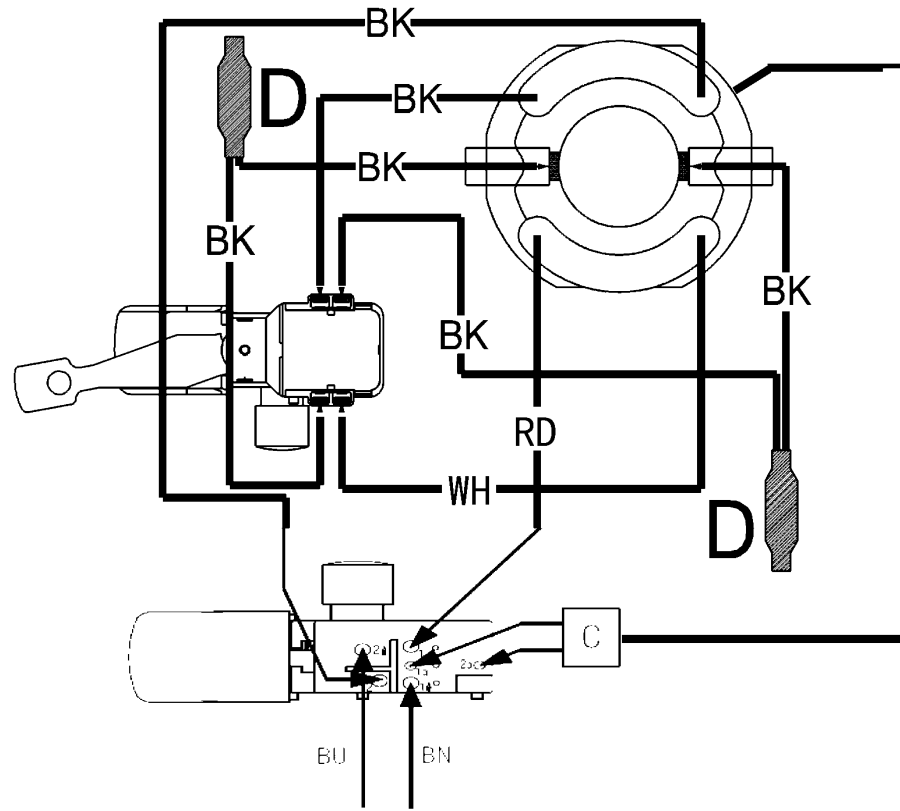

Position	Amount	Type number	Description
1	1	341701940	Cheese-head screw
2	1	341604190	Spindle
3	6	344092220	Rubber plug
4	1	143111080	Ball bearing, 12x28x8
5	1	340033150	Spur gear
6	1	143111460	Needle sleeve
7	1	341704550	Cap screw
8	1	341604250	Spindle
9	1	143113400	Ball bearing, 8x22x7
10	1	310010040	Armature compl.
11	1	399999990	Part not needed
12	1	143112230	Ball bearing, 6x19x6
13	9	141116020	Self-tap. fill. h. screw
14	2	343254670	Choke
15	1	343399520	Housing (2K)
16	1	344100590	Cable sleeve
17	1	343254660	Condenser
18	1	343409510	Electronic switch
19	1	338055330	Rating plate
20	1	311011390	Field coil
21	1	343362490	Cable clip
22	1	343012770	Carbon brush
23	1	344497810	Cable with plug
1001	1	338505480	Diagram

a# Circuit Block Diagram