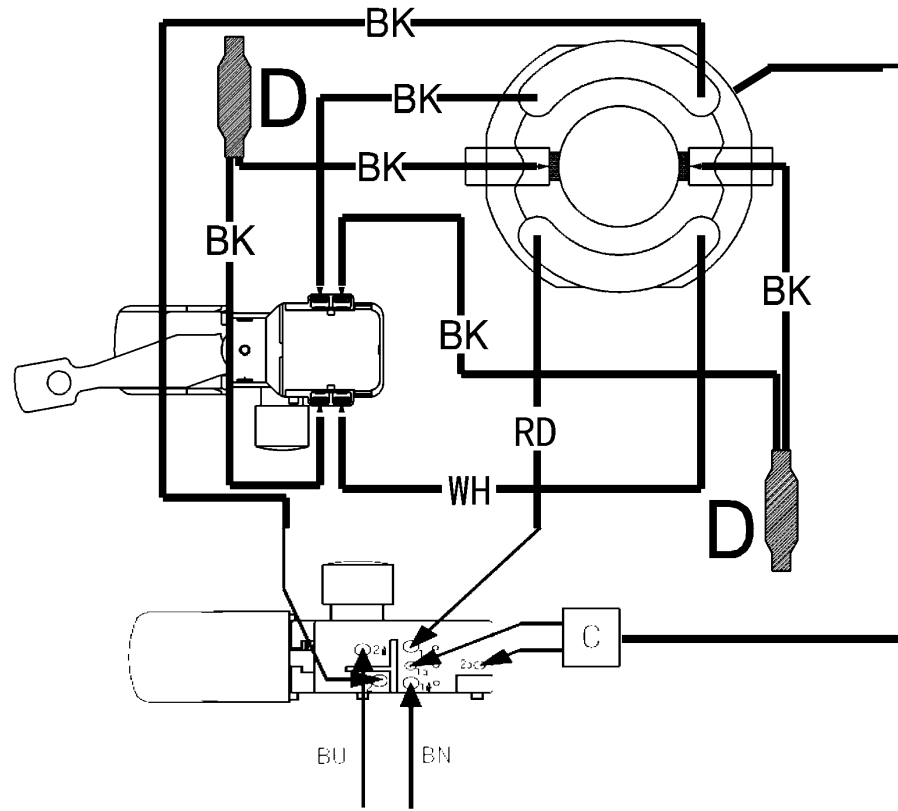

Position	Amount	Type number	Description
1	1	341701940	Cheese-head screw
2	1	341604190	Spindle
3	6	344092220	Rubber plug
4	1	143111080	Ball bearing, 12x28x8
5	1	340033150	Spur gear
6	1	143111460	Needle sleeve
7	1	341701940	Cheese-head screw
8	1	341604190	Spindle
9	1	143113400	Ball bearing, 8x22x7
10	1	310010040	Armature compl.
11	1	399999990	Part not needed
12	1	143112230	Ball bearing, 6x19x6
13	9	141116020	Self-tap. fill. h. screw
14	2	343254670	Choke
15	1	343399520	Housing (2K)
16	1	344100590	Cable sleeve
17	1	343254660	Condenser
18	1	343409510	Electronic switch
19	1	338056010	Rating plate
20	1	311011390	Field coil
21	1	343362490	Cable clip
22	2	343012770	Carbon brush
23	1	344498250	Cable Chinese
1001	1	338505480	Diagram

a# Circuit Block Diagram