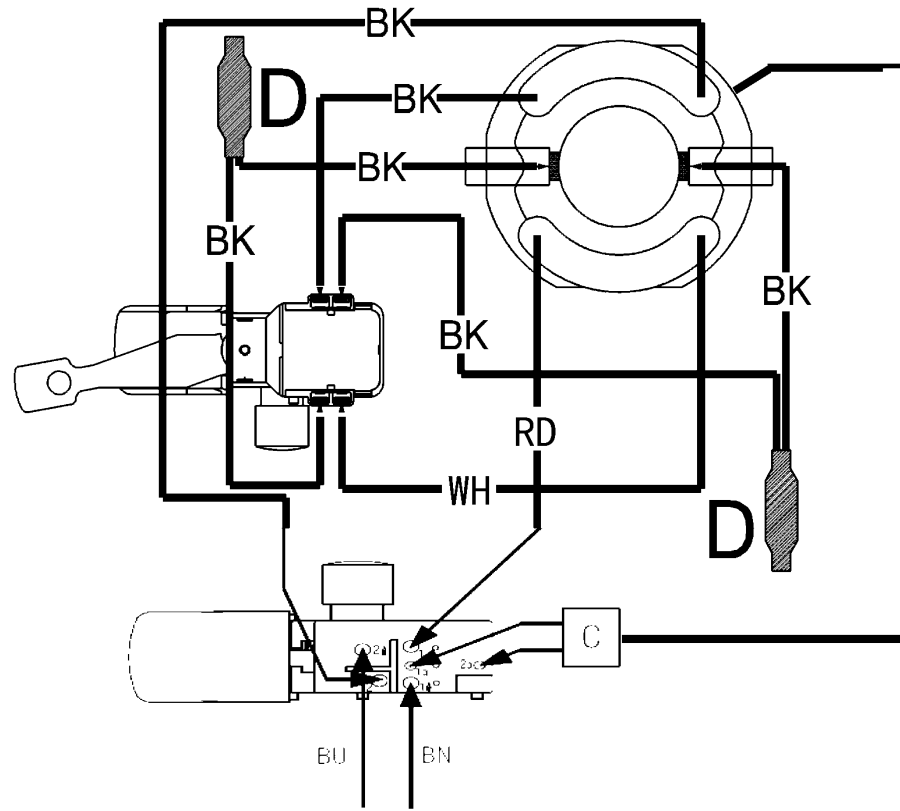

Position	Amount	Type number	Description
1	1	341701940	Cheese-head screw
2	1	341604190	Spindle
3	6	344092220	Rubber plug
4	1	143111080	Ball bearing, 12x28x8
5	1	340033150	Spur gear
6	1	143111460	Needle sleeve
7	1	341704550	Cap screw
8	1	341604250	Spindle
9	1	143113400	Ball bearing, 8x22x7
10	1	310010260	Armature compl., 120V
11	1	338121950	Warning Label 50 x 16
12	1	143112230	Ball bearing, 6x19x6
13	9	141116020	Self-tap. fill. h. screw
14	2	344493250	Strand
15	1	343399520	Housing (2K)
16	1	344100590	Cable sleeve
17	1	343254730	Condenser
18	1	343409580	Electronic switch
19	1	338056160	Rating plate
20	1	311011610	Field coil compl., 120V
21	1	343362490	Cable clip
22	1	343012960	Carbon brush, 120V
23	1	344492750	Cable with UL-CSA-plug
1001	1	338505480	Diagram

a# Circuit Block Diagram