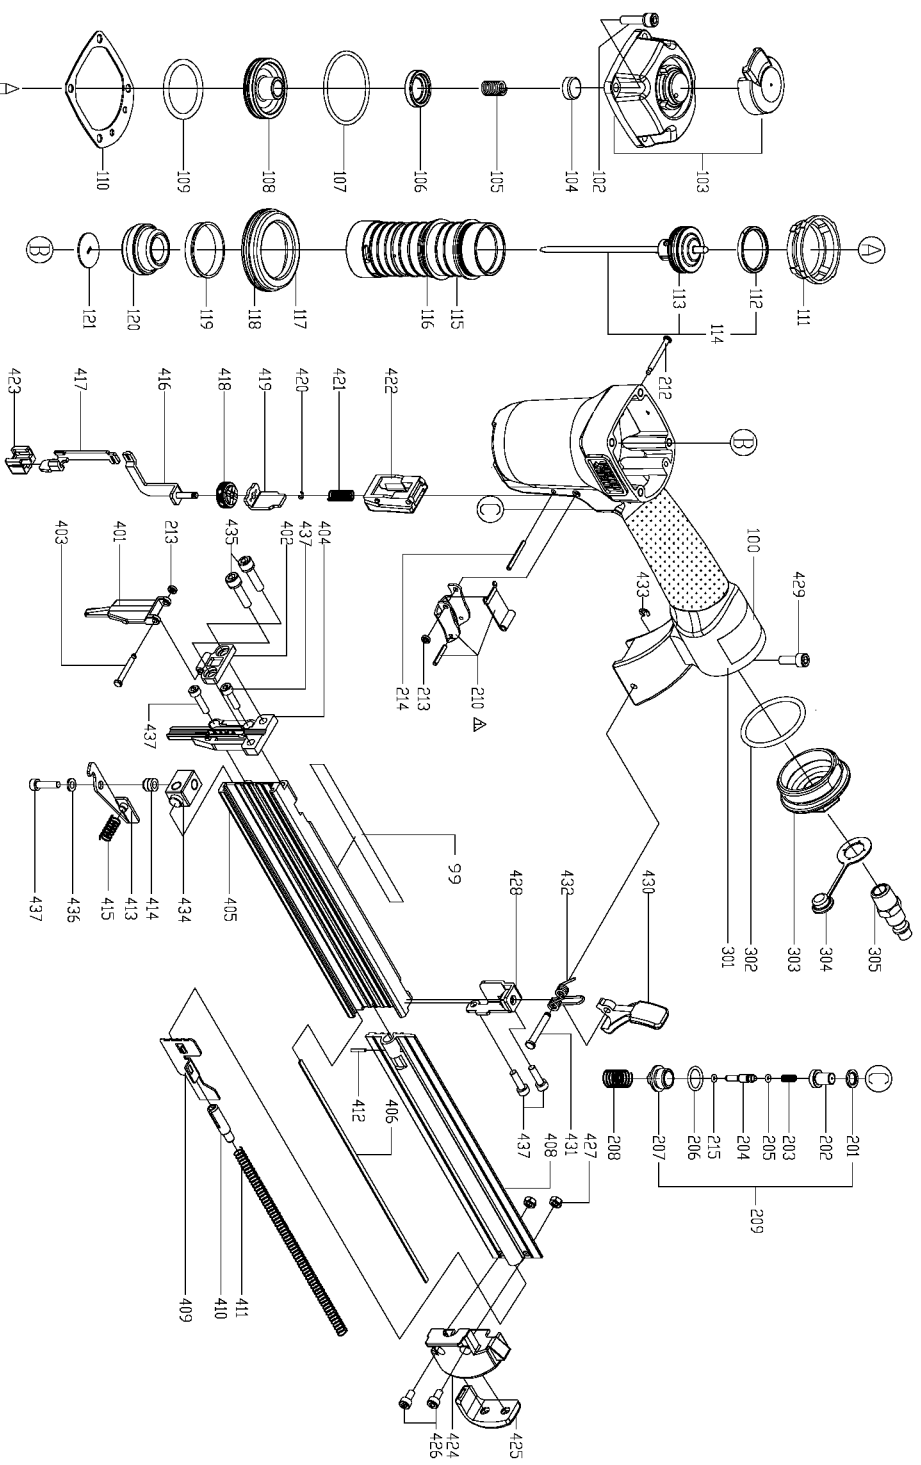

PORTER-CABLE BRAD NAILER

WARNING: Repairs should only be attempted by trained repairmen. Contact the nearest Porter-Cable Service Center or other competent repair center.

BN125A

Parts List for BN125A Type 1

Item Number	Part Number	Description	Qty Required
99	893576	SPEC INFO LABEL	1
100	904673	WARNING LABEL	1
102	894752	BOLT	10
103	A01267	HOUSING CAP	1
103	A01267	HOUSING CAP	1
104	891469	SEAL	1
105	A02160	SPRING	1
106	894737	HEAD VALVE SEAL	1
107	894748	O-RING	1
108	894731	HD. VALVE PISTON	1
109	A00104	O-RING	1
110	894697	GASKET HEAD	1
111	894736	COLLAR	1
112	894734	PISTON RING	1
113	894746	O-RING	1
114	903776	DRIVER MAINT KIT	1
114	903776	DRIVER MAINT KIT	1
114	894689	DRIVER ASSY S7	1
115	A00971	CYLINDER	1
115	A00971	CYLINDER	1
116	894893	O-RING	1
117	894733	CYLINDER SPACER	1
118	883924	O-RING	1
119	894735	CYL CHECK SEAL	1
120	898483	BUMPER	1
121	894753	DRIVER GUIDE	1
201	883844	SEAL	1