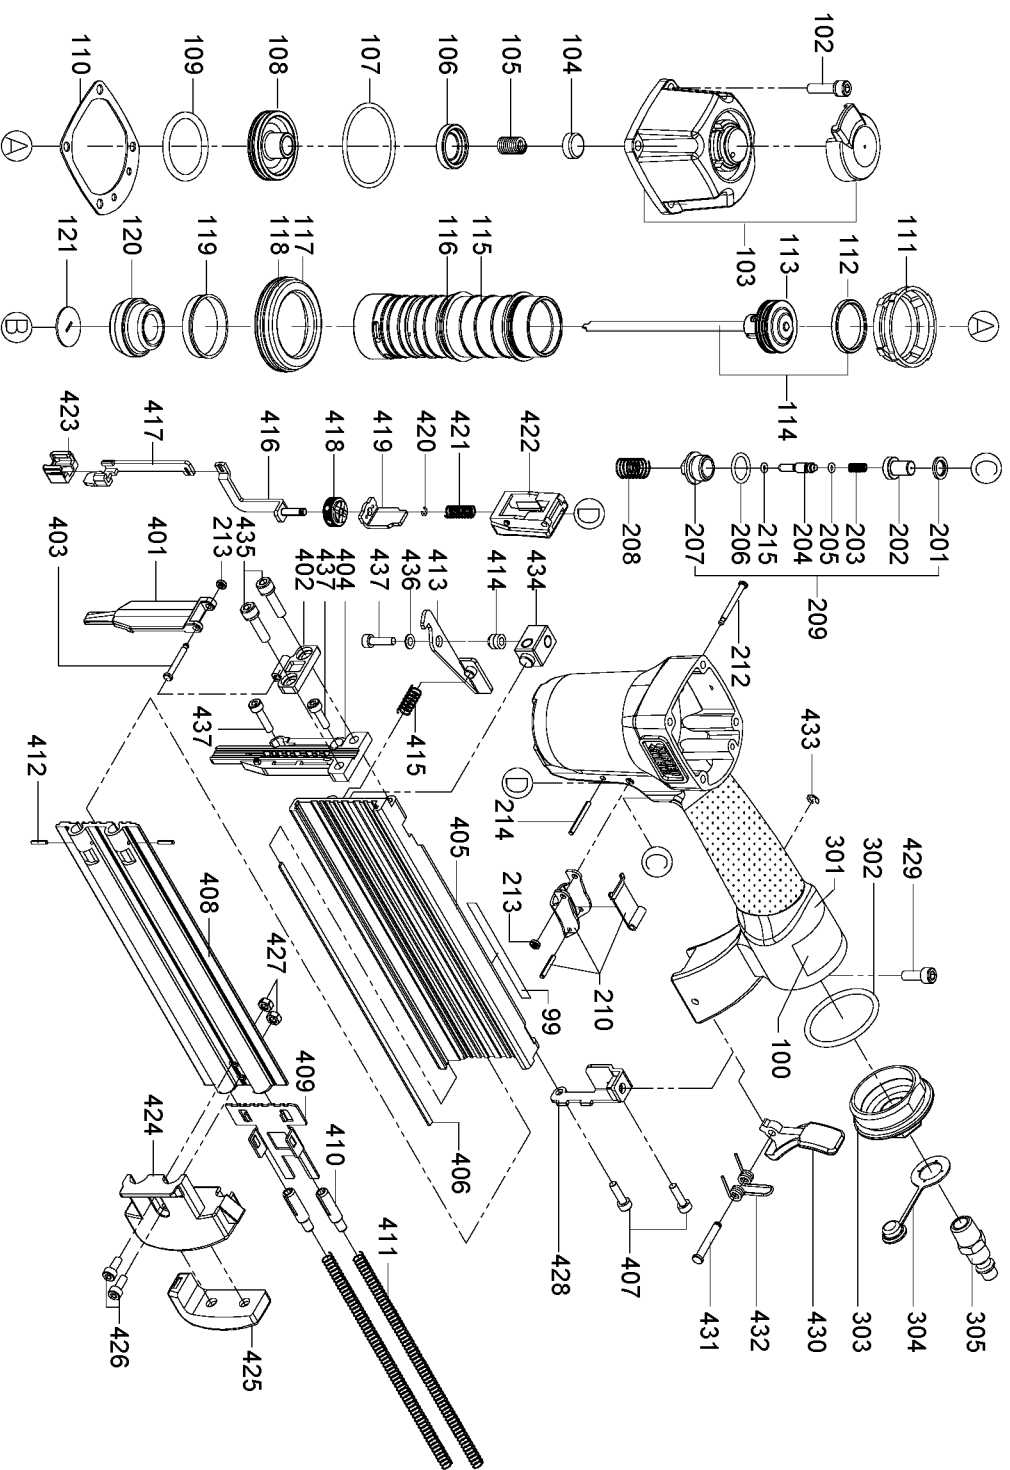

## Parts List for BN200A Type 1

Item Number	Part Number	Description	Qty Required
99	000000-00	No Longer Available	1
100	904673	WARNING LABEL	1
102	894752	BOLT	10
103	A01269	HOUSING CAP	1
103	A01269	HOUSING CAP	1
104	891469	SEAL	1
105	A02160	SPRING	1
106	894737	HEAD VALVE SEAL	1
107	894748	O-RING	1
108	894731	HD. VALVE PISTON	1
109	A00104	O-RING	1
110	894697	GASKET HEAD	1
111	894736	COLLAR	1
112	894734	PISTON RING	1
113	894746	O-RING	1
114	903777	DRIVER MAINT KIT	1
114	903777	DRIVER MAINT KIT	1
114	894690	DRVR UNIT S7 W/O R&P	1
115	A00972	CYLINDER	1
116	894893	O-RING	1
117	894733	CYLINDER SPACER	1
118	883924	O-RING	1
119	894735	CYL CHECK SEAL	1
120	898483	BUMPER	1
121	894760	DRIVER GUIDE	1
201	883844	SEAL	1
202	894694	TRIGGER VALVE HEAD	1

## Parts List for BN200A Type 1

Item Number	Part Number	Description	Qty Required
203	888890	SPRING	1
204	913374	TRIGGER VALVE STEM	1
205	883848	O-RING	1
206	883849	O-RING	1
207	894894	TRIGGER VALVE GUIDE	1
208	894758	SPRING	1
209	895212	TRIGGER VALVE ASSY.	1
210	893933	BOTTOM FIRE TRIGGER	1
210	890855	RESTRIC FIRE TRIG KT	1
212	890722	TRIGGER PIVOT PIN	1
213	890725	URETHANE RETAINER	1
214	883884	ROLLED PIN	1
215	903621	O-RING	1
301	895712	HOUSING	1
302	884529	O-RING	1
303	883858	END CAP	1
304	884443	PROTECTIVE COVER	1
305	PAP252	PLUG	1
401	895298	DRIVER GUIDE COVER	1
402	894741	DRIVER GUIDE COVER B	1
403	894755	PIN	1
404	902421	DRIVER GUIDE	1
405	895294	MAGAZINE A	1
406	883908	WEAR PLATE	1
407	883864	BOLT	10
408	895295	MAGAZINE B	1
409	894757	PUSHER	1