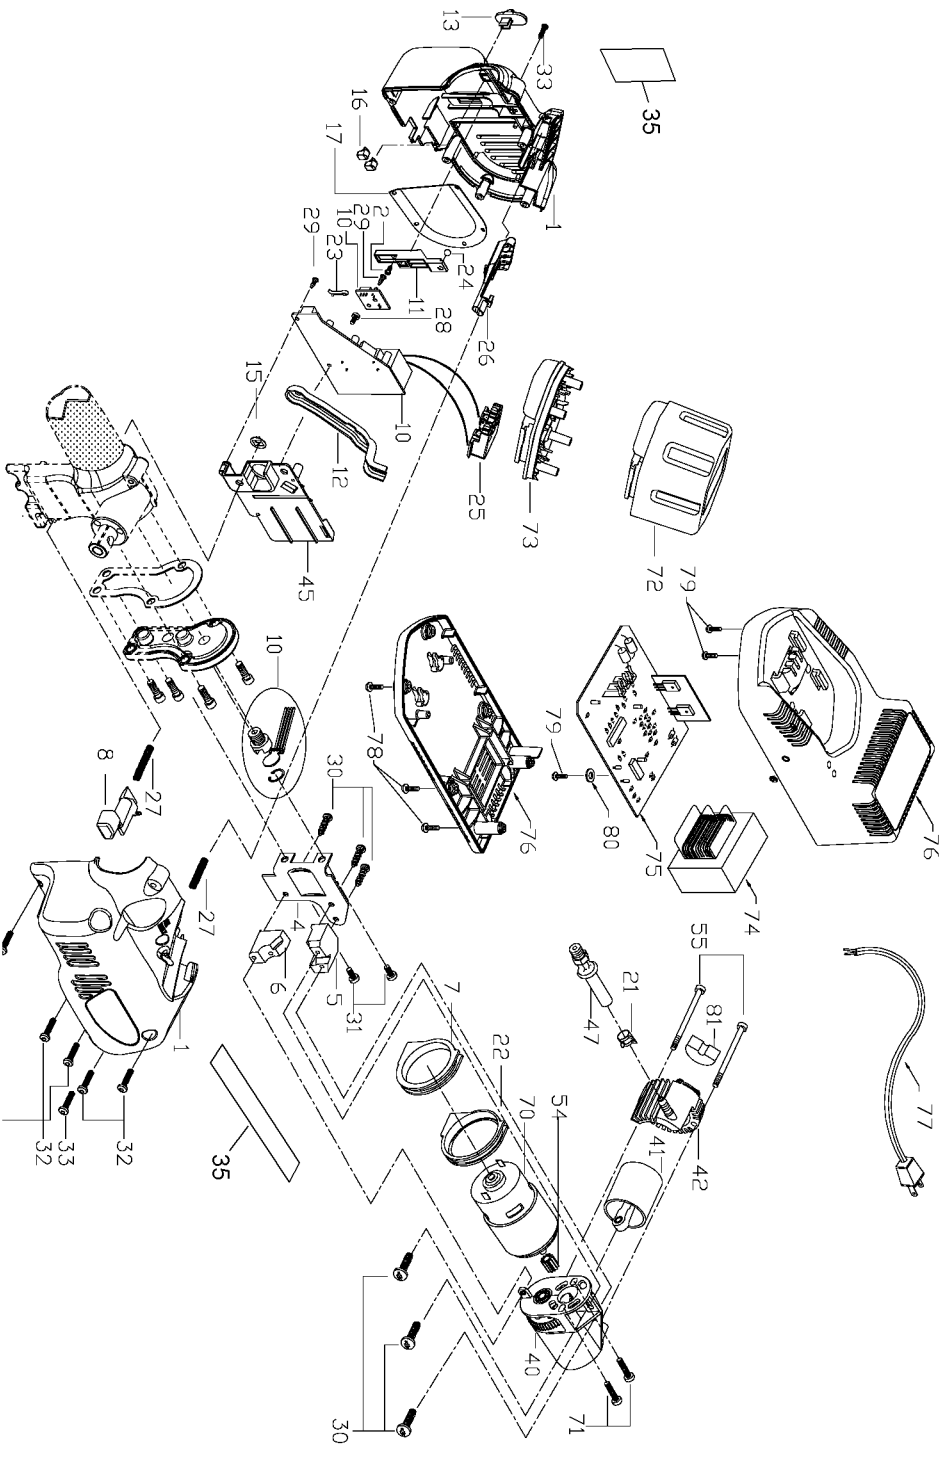

Parts List for BN200V12 Type 1

Item Number	Part Number	Description	Qty Required
1	903638	SS/A HOUSING SET	1
2	000000-00	No Longer Available	10
4	000000-00	No Longer Available	1
5	000000-00	No Longer Available	1
6	000000-00	No Longer Available	1
7	903605	ISOLATION	1
8	000000-00	No Longer Available	1
10	903643	SS/A PRESSURE SENSOR	1
11	000000-00	No Longer Available	1
12	902516	LINK-PRESSURE	1
13	902517	BUTTON-OFF	1
15	000000-00	No Longer Available	1
16	000000-00	No Longer Available	1
17	902623	MESH FILTER	1
21	902654	HOSE CLAMP	1
22	903606	ISOLATION	1
23	000000-00	No Longer Available	1
24	903205	BALL	1
25	894662	CONTACT PLATE	1
26	891352	RELEASE BUTTON	1
27	891353	SPRING	1
28	000000-00	No Longer Available	10
29	000000-00	No Longer Available	10
30	000000-00	No Longer Available	10
31	000000-00	No Longer Available	10
32	888993	SCREW	10
33	902562	SCREW	10