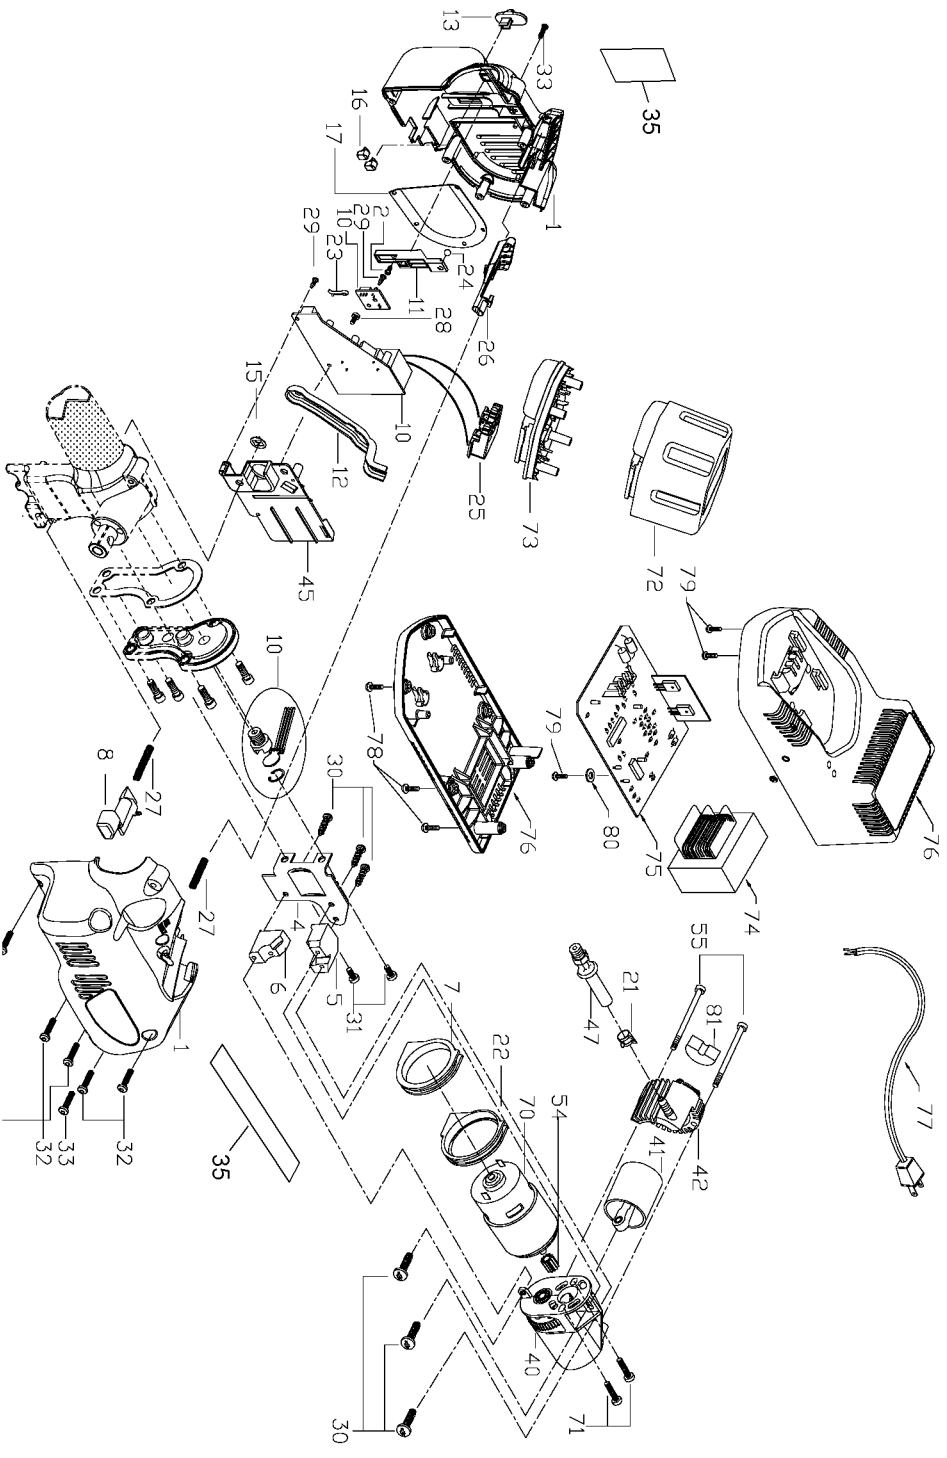

Parts List for BN200V12 Type 2

Item Number	Part Number	Description	Qty Required
1	903638	SS/A HOUSING SET	1
2	000000-00	No Longer Available	10
4	000000-00	No Longer Available	1
5	000000-00	No Longer Available	1
6	000000-00	No Longer Available	1
7	903605	ISOLATION	1
8	000000-00	No Longer Available	1
10	903643	SS/A PRESSURE SENSOR	1
11	000000-00	No Longer Available	1
12	902516	LINK-PRESSURE	1
13	902517	BUTTON-OFF	1
15	000000-00	No Longer Available	1
16	000000-00	No Longer Available	1
17	902623	MESH FILTER	1
21	902654	HOSE CLAMP	1
22	903606	ISOLATION	1
23	000000-00	No Longer Available	1
24	903205	BALL	1
25	894662	CONTACT PLATE	1
26	891352	RELEASE BUTTON	1
27	891353	SPRING	1
28	000000-00	No Longer Available	10
29	000000-00	No Longer Available	10
30	000000-00	No Longer Available	10
31	000000-00	No Longer Available	10
32	888993	SCREW	10
33	902562	SCREW	10