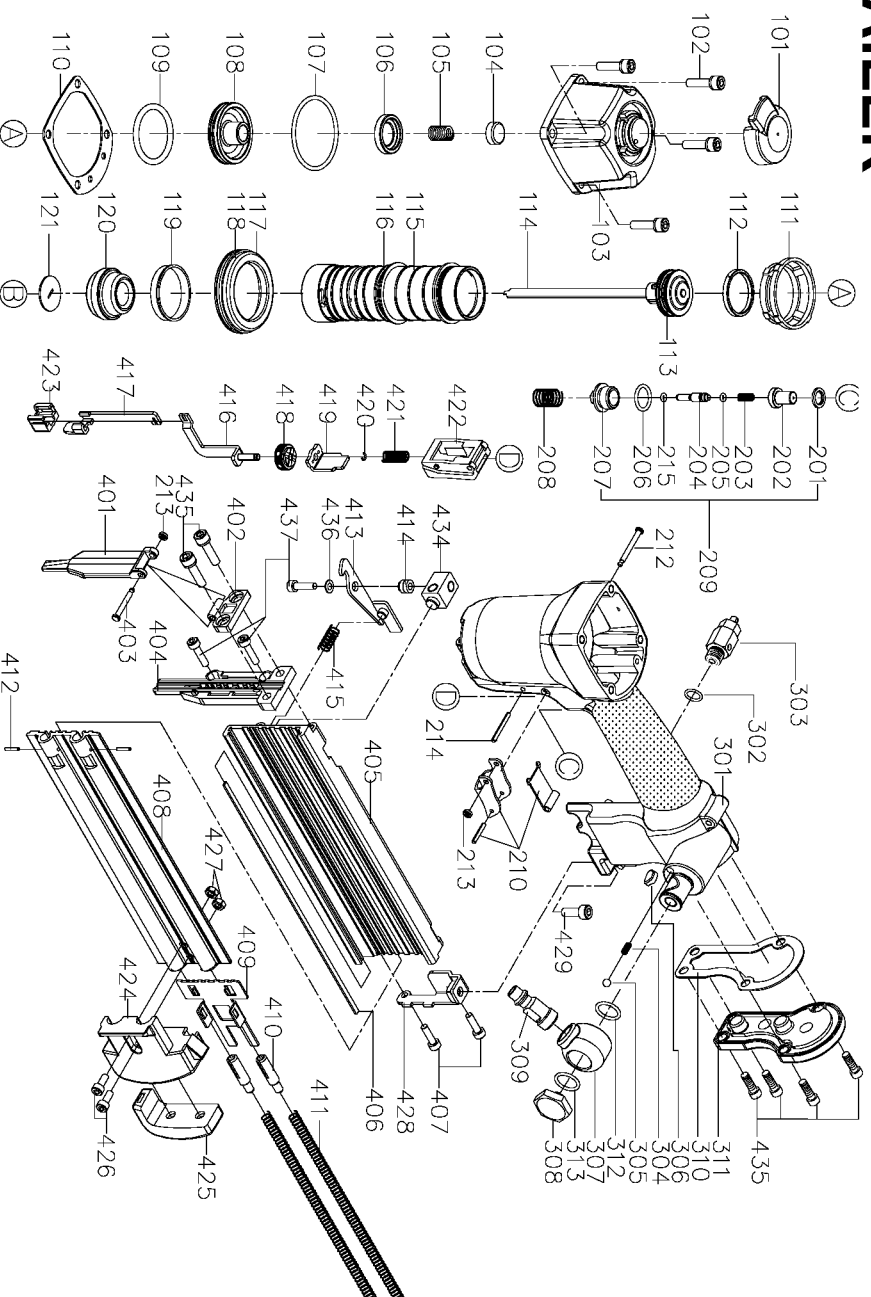

PORTER-CABLE CORDLESS BRAD NAILER

WARNING: Electrical repairs should only be attempted by trained repairmen. Contact the nearest Porter-Cable Service Center or other competent repair center.

BN200V12