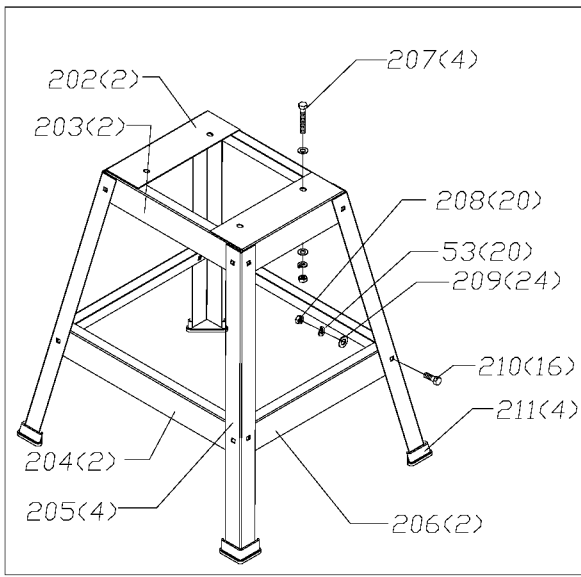

HARDWARE PACK 213

STAND HARDWARE PACK 214

Parts List for BS150LS Type 1

Item Number	Part Number	Description	Qty Required
1	1320600	KNOB W/STUD	1
2	1346500	HOUSING	1
3	1346503	SPRING	1
4	1346502	CLAMP	1
5	1347512	SET SCREW	2
6	1346501	PINION	1
7	1246104	CAP SCREW	2
8	488874-00	LOCK WASHER	8
9	1346504	KNOB	1
10	A03890	UPPER GUIDE	1
11	A03891	BLADE GUARD	1
12	900074	WARNING LABEL	1
13	488855-00	SCREW	2
14	1246095	CAP SCREW	3
15	000000-00	No Longer Available	7
16	1345032	SHAFT	2
17	1320108	BEARING	2
18	1320165	RETAINING RING	2
19	1341607	GUIDE	4
20	1341608	BLADE GUIDE BRACKET	2
25	A03892	KNOB	1
26	1346618	NYLON WASHER	2
27	000000-00	No Longer Available	2
28	1345019	SPRING	1
29	A04224	BRACKET	1
30	A03895	LOWER FRAME	1
31	A03893	UPPER FRAME	1

Parts List for BS150LS Type 1

Item Number	Part Number	Description	Qty Required
32	000000-00	No Longer Available	1
33	1345027	SPRING	1
34	A03896	MOTOR	1
40	1341604	SPECIAL SCREW	1
41	1341605	SPRING	1
42	900194	PINION KNOB	1
52	A03899	FOOT	2
53	488813-00	LOCK WASHER	27
54	1310105	SCREW	3
55	1246017	CAP SCREW	4
60	1243336	SCREW	3
63	488808-00	LOCK WASHER	5
64	1347582	KEY	1
65	A03900	WHEEL	1
66	A03904	WASHER	1
66	A04946	SCREW	1
67	1342455	SCREW	1
69	1320166	RETAINING RING	1
70	000000-00	No Longer Available	2
71	A03901	WHEEL	1
72	A03902	TIRE	2
73	A03905	SHAFT	1
74	1345015	HINGE	1
75	A04948	E-RING	2
76	A04947	PIN	1
77	A03906	BUSHING	1
78	1243339	SCREW	3