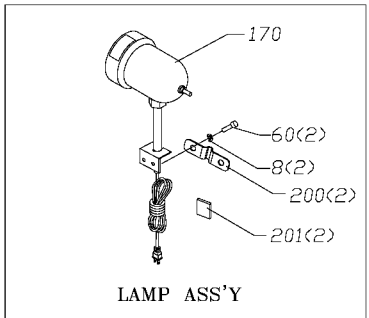

HARDWARE PACK 213

STAND HARDWARE PACK 214

Parts List for BS150LS Type 1

Item Number	Part Number	Description	Qty Required
1	1320600	KNOB W/STUD	1
2	1346500	HOUSING	1
3	1346503	SPRING	1
4	1346502	CLAMP	1
5	1347512	SET SCREW	2
6	1346501	PINION	1
7	1246104	CAP SCREW	2
8	488874-00	LOCK WASHER	8
9	1346504	KNOB	1
10	A03890	UPPER GUIDE	1
11	A03891	BLADE GUARD	1
12	900074	WARNING LABEL	1
13	488855-00	SCREW	2
14	1246095	CAP SCREW	3
15	000000-00	No Longer Available	7
16	1345032	SHAFT	2
17	1320108	BEARING	2
18	1320165	RETAINING RING	2
19	1341607	GUIDE	4
20	1341608	BLADE GUIDE BRACKET	2
25	A03892	KNOB	1
26	1346618	NYLON WASHER	2
27	000000-00	No Longer Available	2
28	1345019	SPRING	1
29	A04224	BRACKET	1
30	A03895	LOWER FRAME	1
31	A03893	UPPER FRAME	1

Parts List for BS150LS Type 1

Item Number	Part Number	Description	Qty Required
32	000000-00	No Longer Available	1
33	1345027	SPRING	1
34	A03896	MOTOR	1
40	1341604	SPECIAL SCREW	1
41	1341605	SPRING	1
42	900194	PINION KNOB	1
52	A03899	FOOT	2
53	488813-00	LOCK WASHER	27
54	1310105	SCREW	3
55	1246017	CAP SCREW	4
60	1243336	SCREW	3
63	488808-00	LOCK WASHER	5
64	1347582	KEY	1
65	A03900	WHEEL	1
66	A03904	WASHER	1
66	A04946	SCREW	1
67	1342455	SCREW	1
69	1320166	RETAINING RING	1
70	000000-00	No Longer Available	2
71	A03901	WHEEL	1
72	A03902	TIRE	2
73	A03905	SHAFT	1
74	1345015	HINGE	1
75	A04948	E-RING	2
76	A04947	PIN	1
77	A03906	BUSHING	1
78	1243339	SCREW	3