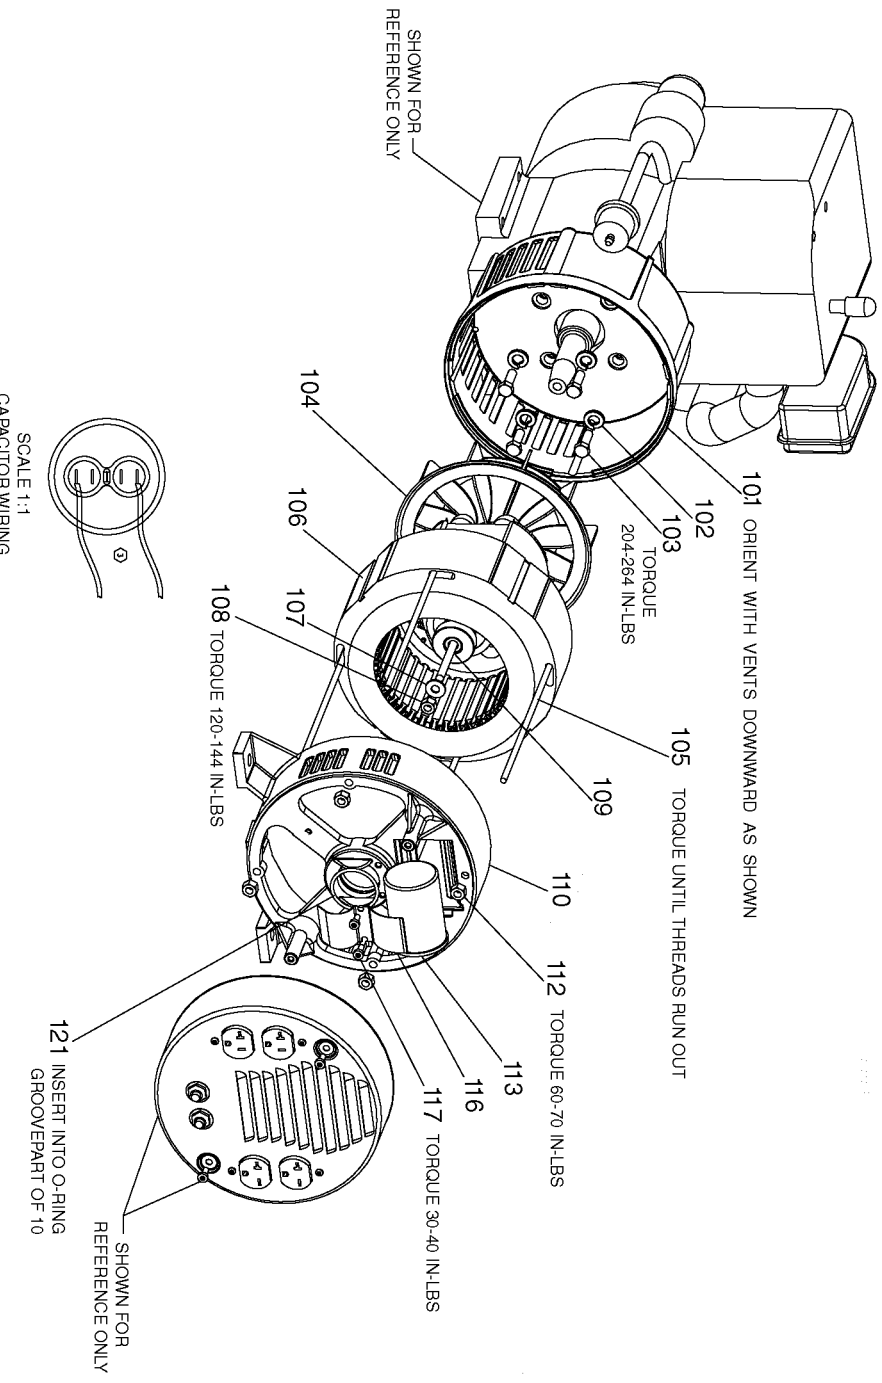

1 TORQUE 20-25 IN-LBS

24 SCREW  
ON HAND  
TIGHT

SEE SECTION A-A

25 INSTALL WIRE TIE  
TO WIRE HARNESS ASSY  
FROM PANNEL ASSY AFTER  
WIRE HARNESS IS INSERTED  
THROUGH END COVER

20 LUBE WITH LIGHT OIL  
OR SOAP PRIOR TO  
INSTALLATION

21 LUBE WITH LIGHT OIL  
OR SOAP PRIOR TO  
INSTALLATION

22 LUBE WITH LIGHT OIL  
OR SOAP PRIOR TO  
INSTALLATION

SEE SECTION A-A

8 TORQUE  
45-55 IN-LBS

16 TORQUE  
96-120 IN-LBS

10 TORQUE  
96-120  
IN-LBS

39 TORQUE  
170-190  
IN-LBS

## Parts List for BSI550-W Type 1

Item Number	Part Number	Description	Qty Required
1	91895680	SCREW .250-20X.750 H	10
2	SSN-632	WASHER .875 OD .375	10
4	000000-00	No Longer Available	1
6	Z-GS-0795	TANK FUEL 7G SS	1
7	000000-00	No Longer Available	1
8	000000-00	No Longer Available	1
9	GS-0118	STRAP GROUND	1
10	N002562	SCREW	10
11	GS-0433	ISOLATOR	4
12	N017772	LOCK WASHER	10
13	SS-12-CD	SCREW .313-18X.750 H	1
14	GS-0117	LUG GROUND	1
15	GS-0033	ISOLATOR VIBRATION 1	4
16	D22311	SCREW .313-18X.875 U	10
18	SSF-553-1	SCREW #10-24X.563 TH	10
19	GS-0077	COVER END BLANK	1
20	GS-0437	DRAIN COCK	1
21	GS-0227	CLAMP FUEL .50	1
22	N103455	GROMMET	1
24	GS-0863	CAP FUEL W/GAUGE	1
25	GS-0199	BUSHING SNAP 1 OD	1
27	000000-00	No Longer Available	1
29	Z-D23686	KIT MUFFLER REPLACEM	1
30	SSF-8150	NUT .312-18 UNC HEX	10
31	Z-A14582	HOSE FUEL	1
33	SSF-621	SCREW .250-14X.625 F	10
38	D24363	GASKET MANIFOLD B&S	1