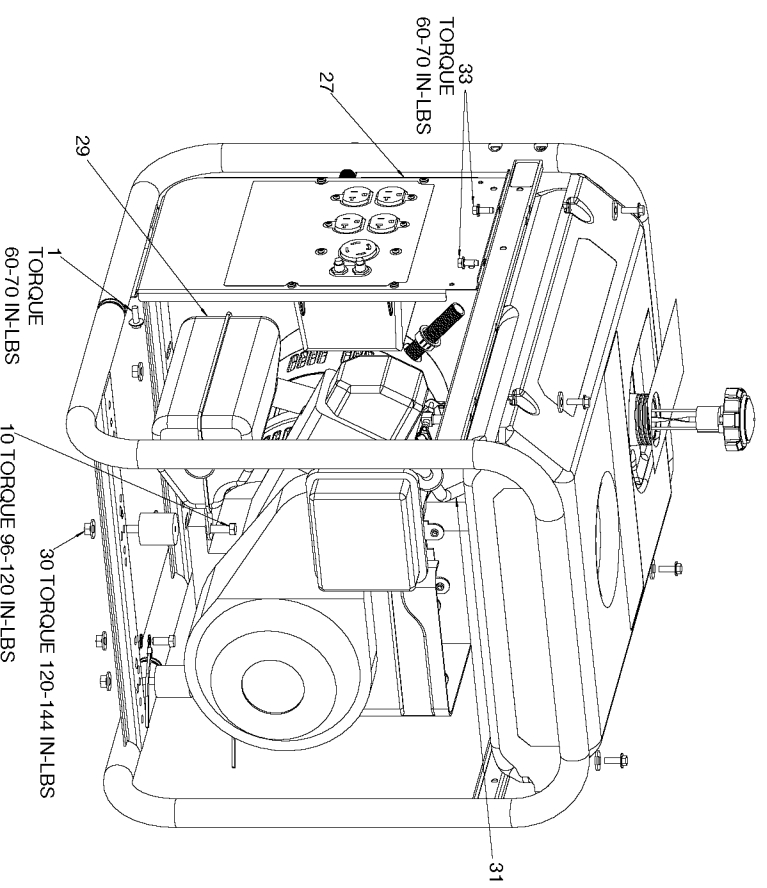

1 TORQUE 20-25 IN-LBS

24 SCREW  
ON HAND  
TIGHT

SEE SECTION A-A

25 INSTALL WIRE TIE  
TO WIRE HARNESS ASSY  
FROM PANNEL ASSY AFTER  
WIRE HARNESS IS INSERTED  
THROUGH END COVER

20 LUBE WITH LIGHT OIL  
OR SOAP PRIOR TO  
INSTALLATION

21 LUBE WITH LIGHT OIL  
OR SOAP PRIOR TO  
INSTALLATION

22 LUBE WITH LIGHT OIL  
OR SOAP PRIOR TO  
INSTALLATION

SEE SECTION A-A

8 TORQUE  
45-55 IN-LBS

16 TORQUE  
96-120 IN-LBS

10 TORQUE  
96-120  
IN-LBS

39 TORQUE  
170-190  
IN-LBS