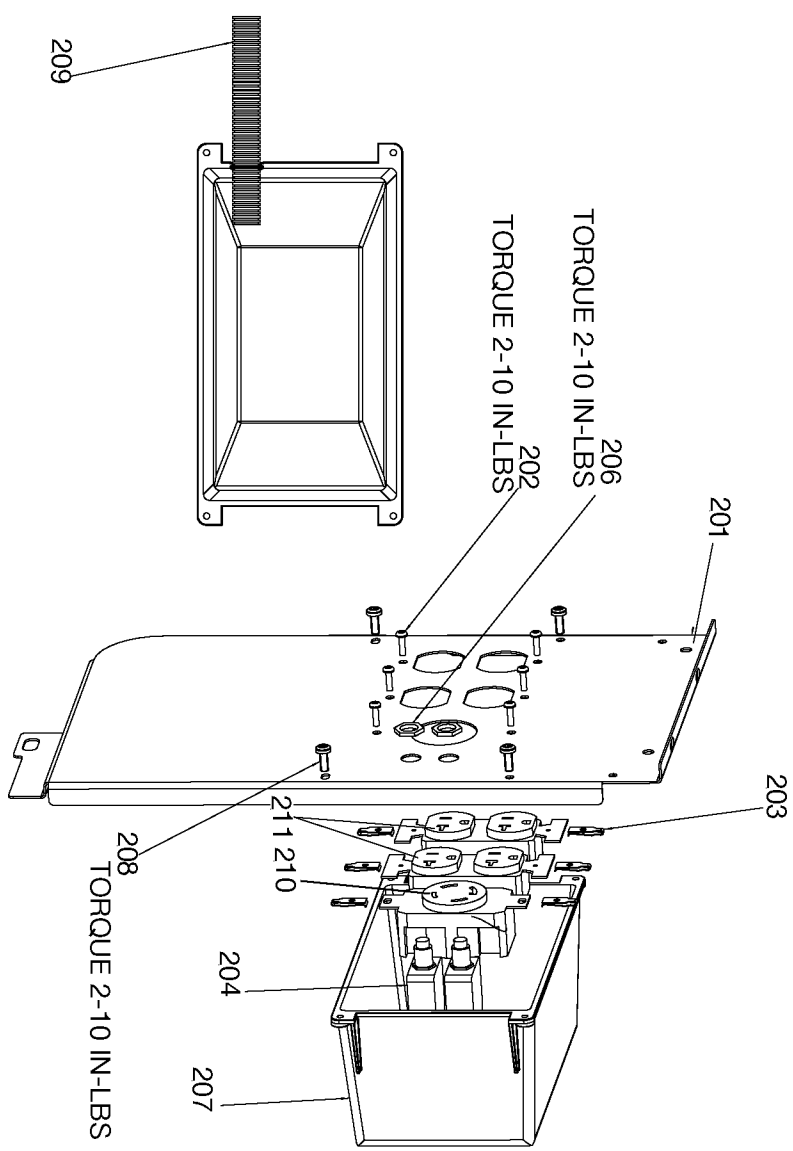

1 TORQUE 20-25 IN-LBS

24 SCREW  
ON HAND  
TIGHT

SEE SECTION A-A

25 INSTALL WIRE TIE  
TO WIRE HARNESS ASSY  
FROM PANNEL ASSY AFTER  
WIRE HARNESS IS INSERTED  
THROUGH END COVER

20 LUBE WITH LIGHT OIL  
OR SOAP PRIOR TO  
INSTALLATION

21 LUBE WITH LIGHT OIL  
OR SOAP PRIOR TO  
INSTALLATION

22 LUBE WITH LIGHT OIL  
OR SOAP PRIOR TO  
INSTALLATION

SEE SECTION A-A

8 TORQUE  
45-55 IN-LBS

16 TORQUE  
96-120 IN-LBS

10 TORQUE  
96-120  
IN-LBS

39 TORQUE  
170-190  
IN-LBS

## Parts List for BSI550-W Type 1

Item Number	Part Number	Description	Qty Required
1	91895680	SCREW .250-20X.750 H	10
2	SSN-632	WASHER .875 OD .375	10
4	000000-00	No Longer Available	1
6	Z-GS-0795	TANK FUEL 7G SS	1
7	000000-00	No Longer Available	1
8	000000-00	No Longer Available	1
9	GS-0118	STRAP GROUND	1
10	N002562	SCREW	10
11	GS-0433	ISOLATOR	4
12	N017772	LOCK WASHER	10
13	SS-12-CD	SCREW .313-18X.750 H	1
14	GS-0117	LUG GROUND	1
15	GS-0033	ISOLATOR VIBRATION 1	4
16	D22311	SCREW .313-18X.875 U	10
18	SSF-553-1	SCREW #10-24X.563 TH	10
19	GS-0077	COVER END BLANK	1
20	GS-0437	DRAIN COCK	1
21	GS-0227	CLAMP FUEL .50	1
22	N103455	GROMMET	1
24	GS-0863	CAP FUEL W/GAUGE	1
25	GS-0199	BUSHING SNAP 1 OD	1
27	000000-00	No Longer Available	1
29	Z-D23686	KIT MUFFLER REPLACEM	1
30	SSF-8150	NUT .312-18 UNC HEX	10
31	Z-A14582	HOSE FUEL	1
33	SSF-621	SCREW .250-14X.625 F	10
38	D24363	GASKET MANIFOLD B&S	1