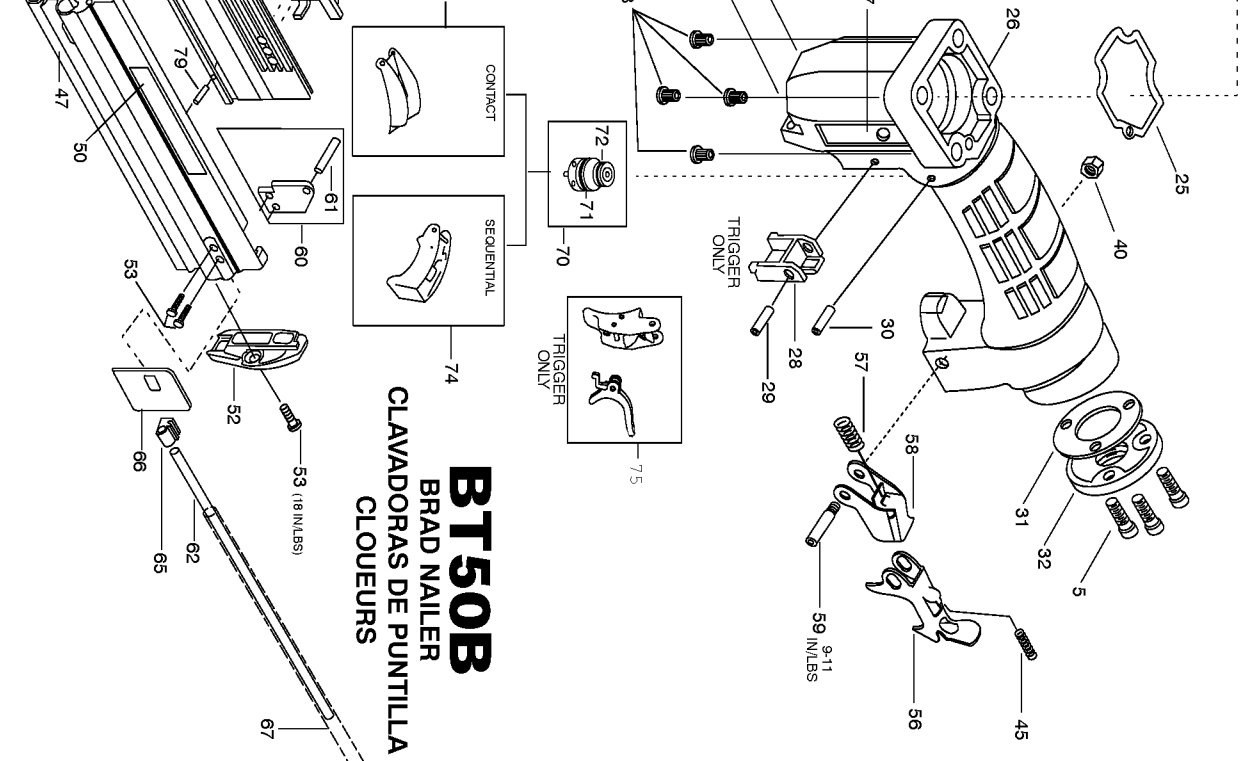

Torque for fasteners to be 28-33 IN/LBS unless otherwise noted.

BT50B
BRAD NAILER
CLAVADORAS DE PUNTILLA
CLOUEURS

Parts List for BT50B-2 Type 0

Item Number	Part Number	Description	Qty Required
1	100297	SCREW	1
2	S32030	WASHER- SPECIAL	1
3	S32032	COVER-EXHAUST	1
4	S32045	MUFFLER	1
5	100260	SCREW	7
6	S32186	WASHER- SPECIAL	6
7	T32055	CAP	1
8	S32011	INSERT-M4	4
9	T32007	BUMPER- PISTON STOP	1
10	T32028	SPRING-HEAD VALVE	1
11	108572	O-RING-26MMX2MM	1
12	9R198720	HEAD VALVE	1
13	108573	O-RING-1.378X.079	1
14	S32109	RING-PISTON	1
15	101155	ASSEMBLY-DRIVER/PIST	1
16	T32031	SEAL-CYLINDER SLEEVE	1
17	S32209	SLEEVE-CYLINDER	1
18	RG161210	O-RING-1.612X.103 NB	1
19	T32080	CHECK SEAL	1
20	100353	O-RING-1.301X.070	1
21	102882	BUMPER	1
22	S32187	PLATE- FRAME	1
23	S32001	WASHER- URETHANE ORA	1
24	S32090	GUIDE-DRIVER	1
25	T32046	GASKET-FRAME/CAP	1
26	T32008A	FRAME	1
27	113218	LABEL-BOSTITCH	1

Parts List for BT50B-2 Type 0

Item Number	Part Number	Description	Qty Required
28	106173	STOP-TRIGGER	1
29	100298	PIN-SPIRAL M3X30	1
30	102549	PIN-SPECIAL SPIROL M	1
31	S32141	GASKET- END CAP	1
32	S32140	CAP-END	1
33	S32017A	ASSEMBLY-NUT PLATE	1
34	101685	NOSE	1
35	S32182	COVER-NOSE	1
36	S32184	SPACER	4
37	100258	SCREW	2
39	S32121	GUARD-ARM	1
40	MHE4070-100	ELASTIC STOP NUT-M4	1
41	101963	NOSE-50MM TRIP	1
42	S32122A	ASSEMBLY-ARM GUIDE	1
43	S32179	CONTACT- LOWER ARM	1
44	S32127	ARM-UPPER CONTACT	1
45	T27160	SPRING-COMPRESSION	1
46	104965	CASTING PLATE	1
47	103163	MAGAZINE	1
48	159911	LABEL-WARNING-CT/ST	1
49	159914	LABEL-WARNING-T.O.	1
50	103946	LABEL-BT50B MAG. CAP	1
51	101696	ROD-WEAR	1
52	102941	END-MAGAZINE	1
53	MSC4070-10	SCREW-SHCS-M4X0.70X1	7
54	101692	BRACKET-MAGAZINE	1
55	100222	PIN-SPRING	2