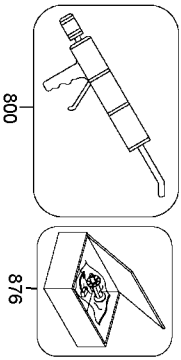

Torque for fasteners to be 28-33 IN/LBS unless otherwise noted.

BT50B
BRAD NAILER
CLAVADORAS DE PUNTILLA
CLOUEURS

Parts List for BT50B-2 Type 0

Item Number	Part Number	Description	Qty Required
1	100297	SCREW	1
2	S32030	WASHER- SPECIAL	1
3	S32032	COVER-EXHAUST	1
4	S32045	MUFFLER	1
5	100260	SCREW	7
6	S32186	WASHER- SPECIAL	6
7	T32055	CAP	1
8	S32011	INSERT-M4	4
9	T32007	BUMPER- PISTON STOP	1
10	T32028	SPRING-HEAD VALVE	1
11	108572	O-RING-26MMX2MM	1
12	9R198720	HEAD VALVE	1
13	108573	O-RING-1.378X.079	1
14	S32109	RING-PISTON	1
15	101155	ASSEMBLY-DRIVER/PIST	1
16	T32031	SEAL-CYLINDER SLEEVE	1
17	S32209	SLEEVE-CYLINDER	1
18	RG161210	O-RING-1.612X.103 NB	1
19	T32080	CHECK SEAL	1
20	100353	O-RING-1.301X.070	1
21	102882	BUMPER	1
22	S32187	PLATE- FRAME	1
23	S32001	WASHER- URETHANE ORA	1
24	S32090	GUIDE-DRIVER	1
25	T32046	GASKET-FRAME/CAP	1
26	T32008A	FRAME	1
27	113218	LABEL-BOSTITCH	1

Parts List for BT50B-2 Type 0

Item Number	Part Number	Description	Qty Required
28	106173	STOP-TRIGGER	1
29	100298	PIN-SPIRAL M3X30	1
30	102549	PIN-SPECIAL SPIROL M	1
31	S32141	GASKET- END CAP	1
32	S32140	CAP-END	1
33	S32017A	ASSEMBLY-NUT PLATE	1
34	101685	NOSE	1
35	S32182	COVER-NOSE	1
36	S32184	SPACER	4
37	100258	SCREW	2
39	S32121	GUARD-ARM	1
40	MHE4070-100	ELASTIC STOP NUT-M4	1
41	101963	NOSE-50MM TRIP	1
42	S32122A	ASSEMBLY-ARM GUIDE	1
43	S32179	CONTACT- LOWER ARM	1
44	S32127	ARM-UPPER CONTACT	1
45	T27160	SPRING-COMPRESSION	1
46	104965	CASTING PLATE	1
47	103163	MAGAZINE	1
48	159911	LABEL-WARNING-CT/ST	1
49	159914	LABEL-WARNING-T.O.	1
50	103946	LABEL-BT50B MAG. CAP	1
51	101696	ROD-WEAR	1
52	102941	END-MAGAZINE	1
53	MSC4070-10	SCREW-SHCS-M4X0.70X1	7
54	101692	BRACKET-MAGAZINE	1
55	100222	PIN-SPRING	2