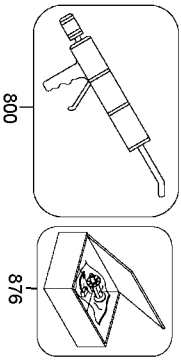

Torque for fasteners to be 28-33 IN/LBS unless otherwise noted.

BT50B
BRAD NAILER
CLAVADORAS DE PUNTILLA
CLOUEURS

Parts List for BT50B-3 Type 0

Item Number	Part Number	Description	Qty Required
1	100297	SCREW	1
2	S32030	WASHER- SPECIAL	1
3	S32032	COVER-EXHAUST	1
4	S32045	MUFFLER	1
5	100260	SCREW	7
6	S32186	WASHER- SPECIAL	6
7	T32055	CAP	1
8	S32011	INSERT-M4	4
9	T32007	BUMPER- PISTON STOP	1
10	T32028	SPRING-HEAD VALVE	1
11	108572	O-RING-26MMX2MM	1
12	9R198720	HEAD VALVE	1
13	108573	O-RING-1.378X.079	1
14	S32109	RING-PISTON	1
15	101155	ASSEMBLY-DRIVER/PIST	1
16	T32031	SEAL-CYLINDER SLEEVE	1
17	S32209	SLEEVE-CYLINDER	1
18	RG161210	O-RING-1.612X.103 NB	1
19	T32080	CHECK SEAL	1
20	100353	O-RING-1.301X.070	1
21	102882	BUMPER	1
22	S32187	PLATE- FRAME	1
23	S32001	WASHER- URETHANE ORA	1
24	S32090	GUIDE-DRIVER	1
25	T32046	GASKET-FRAME/CAP	1
26	T32008A	FRAME	1
27	113218	LABEL-BOSTITCH	1

Parts List for BT50B-3 Type 0

Item Number	Part Number	Description	Qty Required
28	106173	STOP-TRIGGER	1
29	100298	PIN-SPIRAL M3X30	1
30	102549	PIN-SPECIAL SPIROL M	1
31	S32141	GASKET- END CAP	1
32	S32140	CAP-END	1
33	S32017A	ASSEMBLY-NUT PLATE	1
34	101685	NOSE	1
35	S32182	COVER-NOSE	1
36	S32184	SPACER	4
37	100258	SCREW	2
39	S32121	GUARD-ARM	1
40	MHE4070-100	ELASTIC STOP NUT-M4	1
41	101963	NOSE-50MM TRIP	1
42	S32122A	ASSEMBLY-ARM GUIDE	1
43	S32179	CONTACT- LOWER ARM	1
44	S32127	ARM-UPPER CONTACT	1
45	T27160	SPRING-COMPRESSION	1
46	104965	CASTING PLATE	1
47	103163	MAGAZINE	1
48	159911	LABEL-WARNING-CT/ST	1
49	159914	LABEL-WARNING-T.O.	1
50	103946	LABEL-BT50B MAG. CAP	1
51	101696	ROD-WEAR	1
52	102941	END-MAGAZINE	1
53	MSC4070-10	SCREW-SHCS-M4X0.70X1	7
54	101692	BRACKET-MAGAZINE	1
55	100222	PIN-SPRING	2