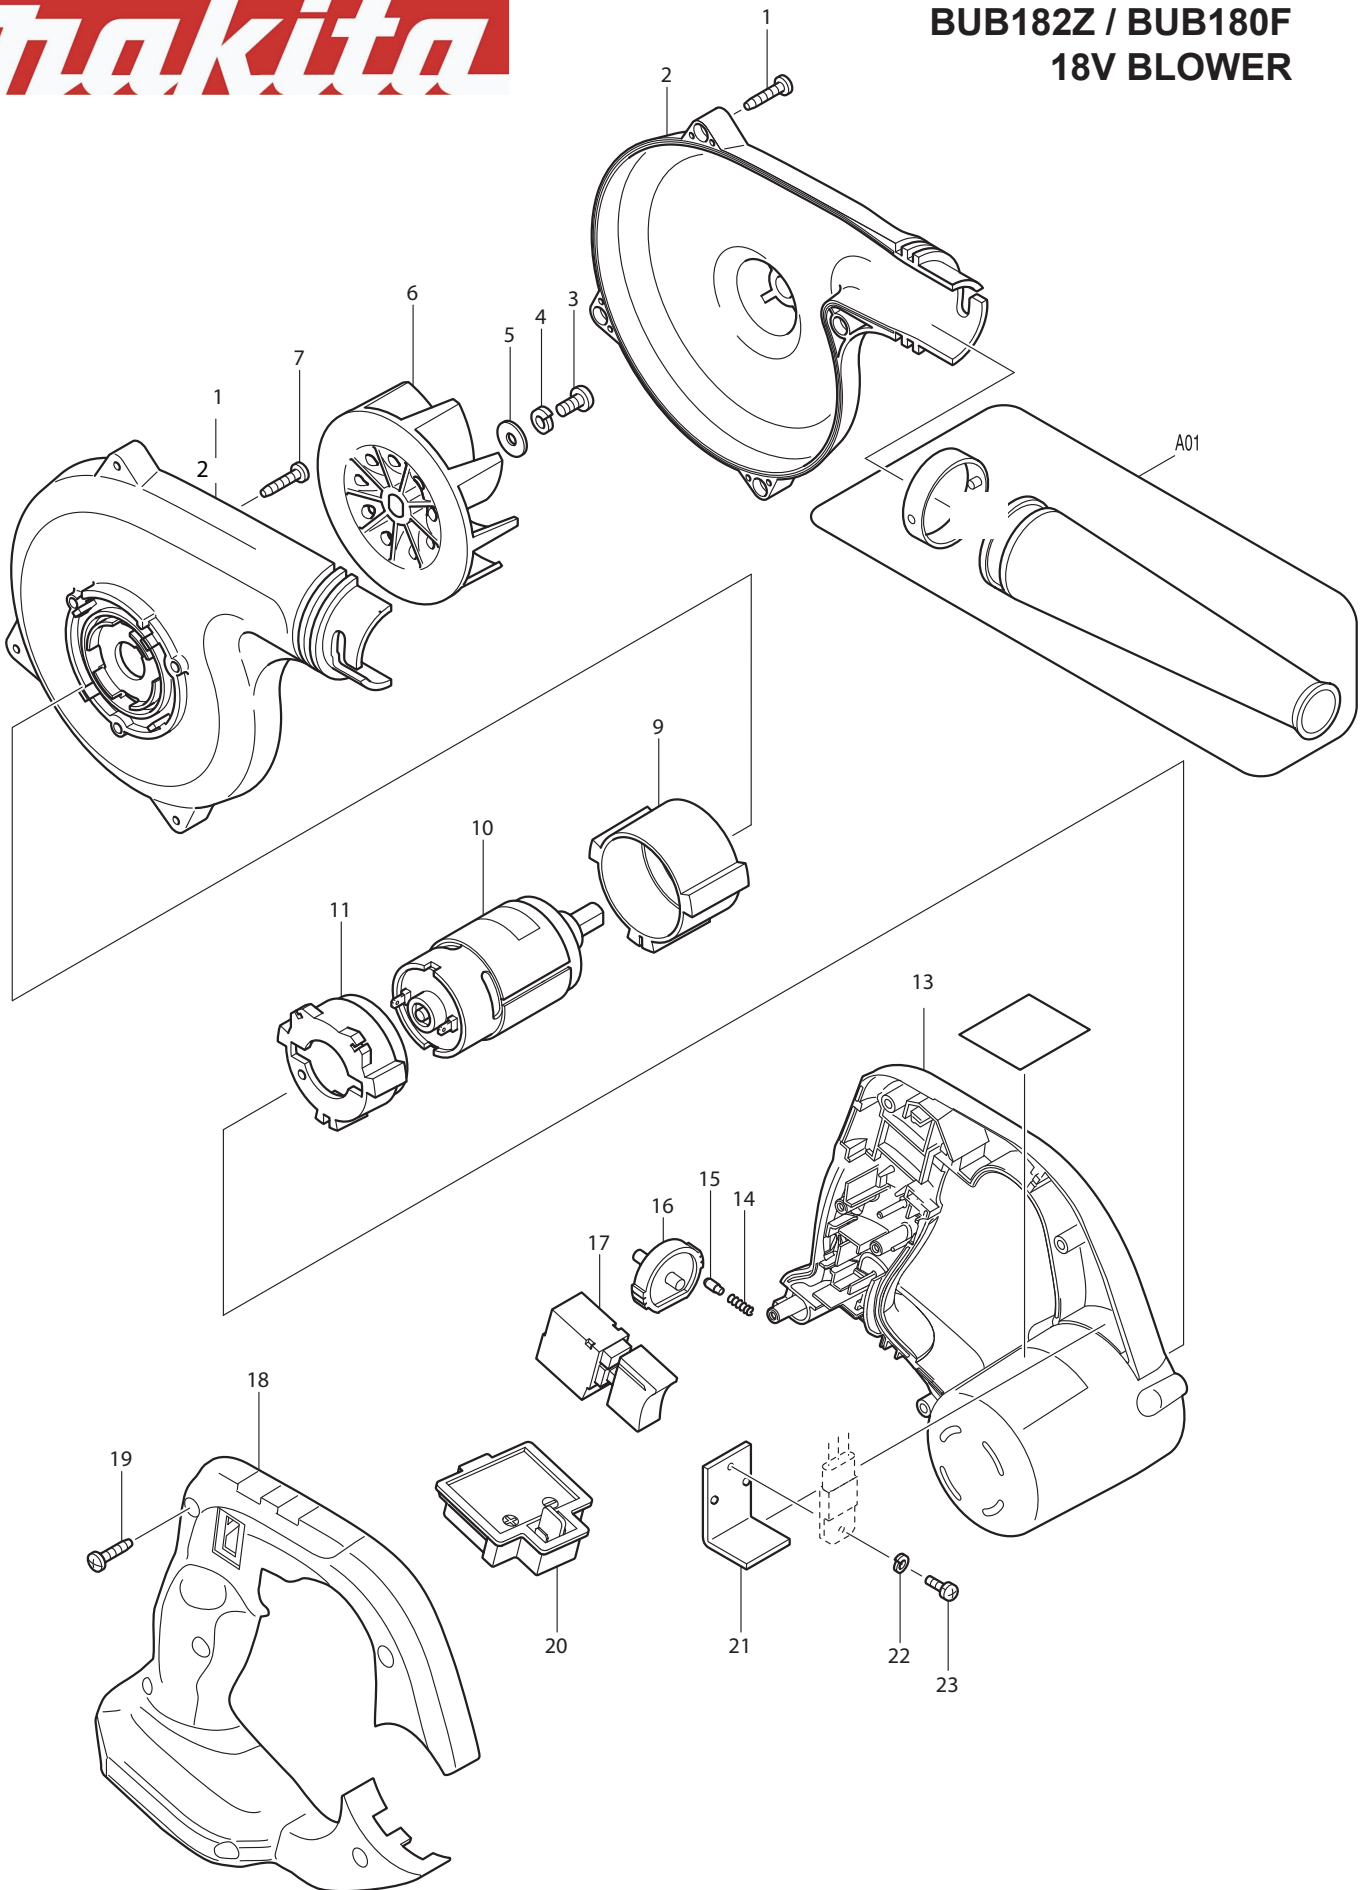

09 - 2011
BUB182Z / BUB180F
18V BLOWER

Item No	Type	Ref	Part No	Description	Qty	Unit
1			KW00000210	TAPPING SCREW 4X18	4	PC.
2			TP00000112	FAN HOUSING SET(AS-890FHL-MK-R)	1	SET
3			KW00000220	PAN HEAD SCREW M5X8	1	PC.
4			KW00000160	SPRING WASHER M5	1	PC.
5			KW00000170	FLAT WASHER 5	1	PC.
6			KW00000100	FAN AP-10302	1	PC.
7			KW00000210	TAPPING SCREW 4X18	3	PC.
9			KW00000150	MOTOR RUBBER RING A	1	PC.
10			TP00000113	MOTOR SET (AS-890-MS18-R)	1	SET
11			TP00000083	MOTOR RUBBER RING B	1	PC.
13	1		TP00000087	* MOTOR HOUSING (TYPE 1)	1	PC.
	2		TP00000166	* MOTOR HOUSING (TYPE 2-3)	1	PC.
	4		TP00000176	* MOTOR HOUSING SET (TYPE 4)	1	PC.
		INC.		Item No. 18	1	PC.
14			TP00000084	SPRING	1	PC.
15			TP00000085	PIN	1	PC.
16			TP00000086	DIAL	1	PC.
17	1		KW00000230	* SWITCH	1	PC.
	2		TP00000165	* SWITCH - N/A	1	PC.
	3		TP00000170	* SWITCH	1	PC.
	4		TP00000174	* SWITCH	1	PC.
18	1		TP00000115	* HANDLE COVER 18.0V (TYPE 1)	1	PC.
	2		TP00000168	* HANDLE COVER (TYPE 2-3)	1	PC.
	4		TP00000176	* MOTOR HOUSING SET (TYPE 4)	1	PC.
		INC.		Item No. 18	1	PC.
19			KW00000210	TAPPING SCREW 4X18	6	PC.
20	1		GM00001055	BATTERY HOLDER (C2010185006)	1	PC.
	2		GM00001116	BATTERY HOLDER (C2004185006)	1	PC.
21			KW00000200	HEAT SINK AM-10313	1	PC.
22			KW00000270	SPRING WASHER M3	1	PC.
23			TP00000081	SCREW M3X6	1	PC.

Above parts are completely interchangeable as a set.

(T/I# Y05531, Y05637) (T/I# Y05777, Y05778)

*Switch Type 3 and 4 are interchangeable.