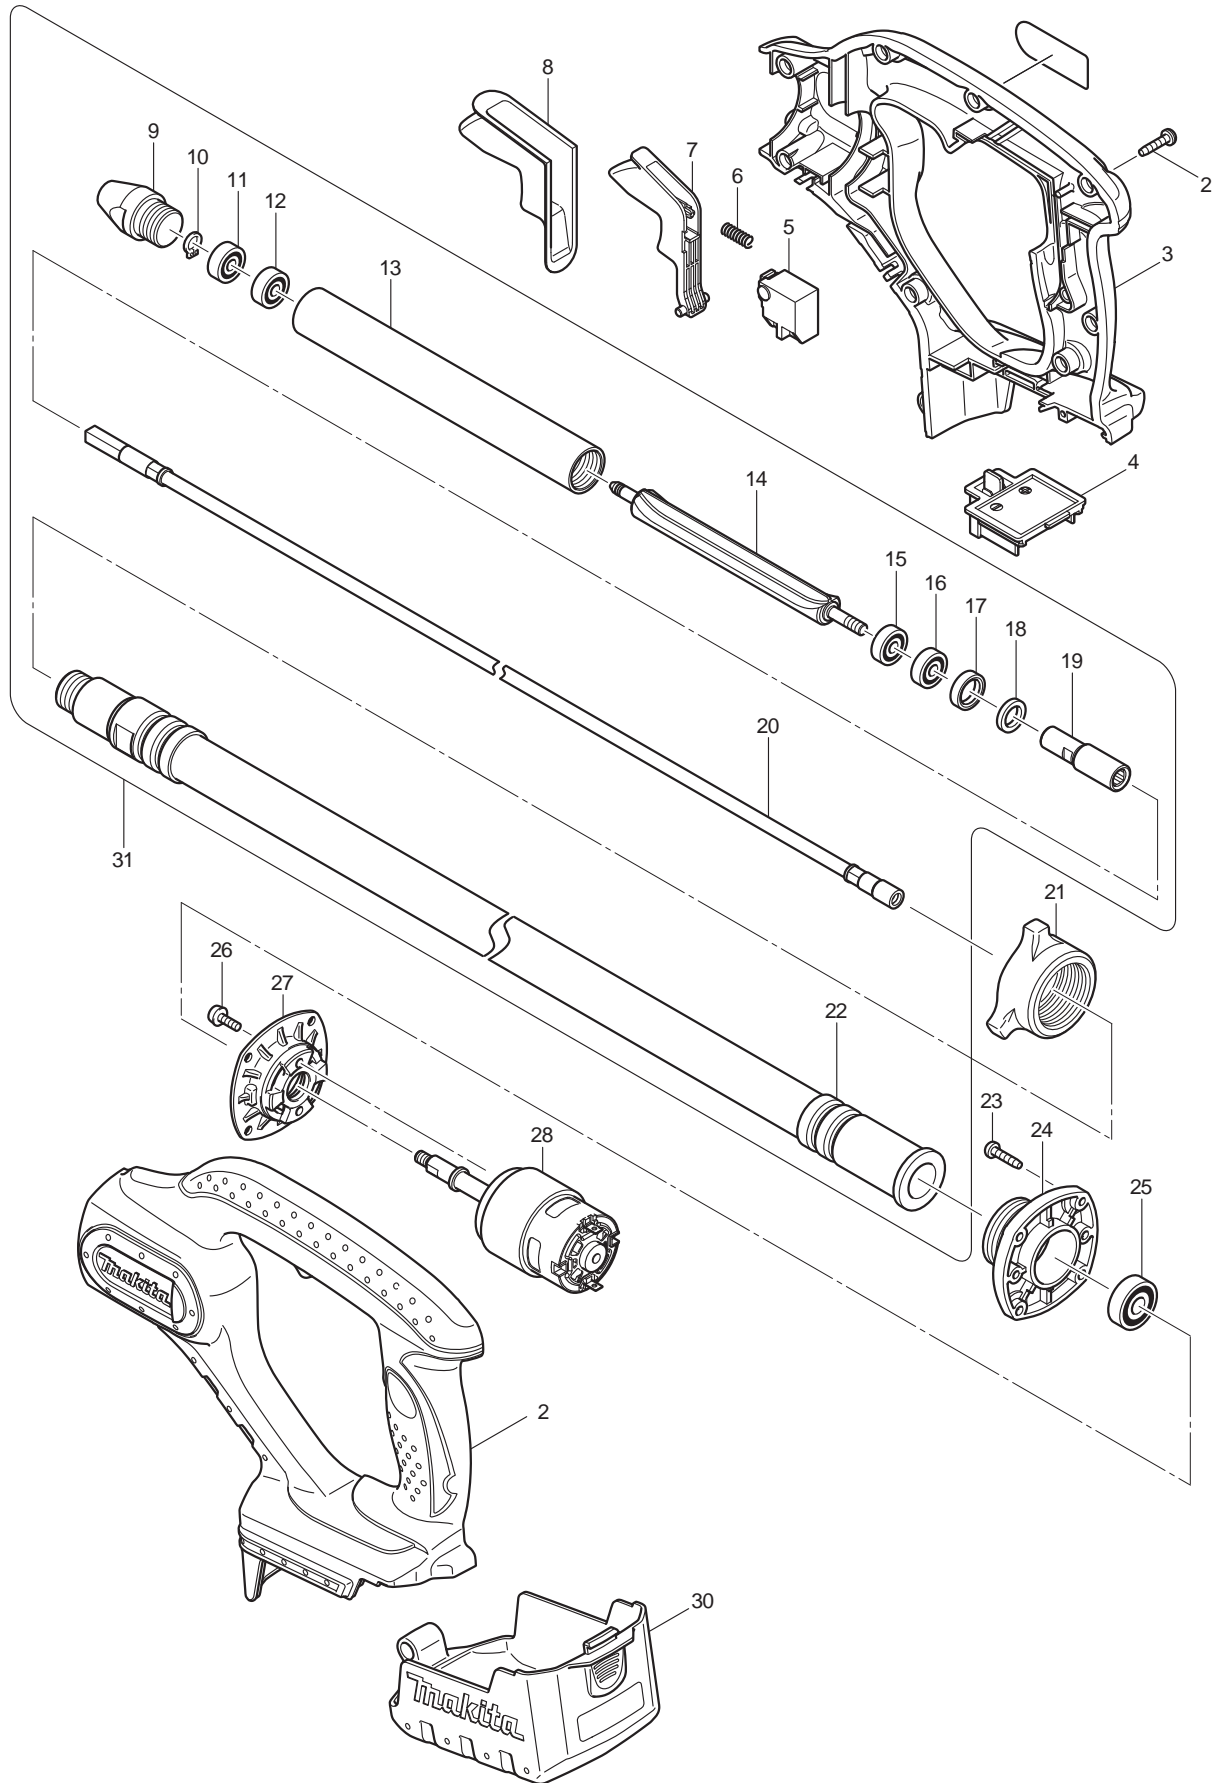

09 - 2011
BVR450 / BVR450Z / BVR450F
18V CONCRETE VIBRATOR (4.0FT)

Item No	Type	Ref	Ref Part No	Description	Qty	Unit
2			266045-0	TAPPING SCREW 4X20	9	PC.
		INC.	810201-0	CAUTION LABEL	1	PC.
5			650580-2	SWITCH SGE120C-4	1	PC.
6			231298-0	COMPRESSION SPRING 6	1	PC.
7			419511-8	SWITCH LEVER	1	PC.
8			421961-5	WATERPROOF COVER	1	PC.
9			322935-8	CAP	1	PC.
10			961002-0	RETAINING RING S-6	1	PC.
11			210018-5	BALL BEARING 626	1	PC.
12			210018-5	BALL BEARING 626	1	PC.
13			331503-6	PIPE 25	1	PC.
14			322934-0	UNBALANCER	1	PC.
15			211016-2	BALL BEARING 626LLB	1	PC.
16			211016-2	BALL BEARING 626LLB	1	PC.
17			421578-4	RUBBER RING	1	PC.
18			443101-5	FELT RING	1	PC.
	2		326203-1	* JOINT	1	PC.
	2		163534-5	* FLEXIBLE WIRE	1	PC.
21			416244-6	NUT 36	1	PC.
	2		163537-9	* FLEXIBLE HOSE	1	PC.
23			266045-0	TAPPING SCREW 4X20	4	PC.
24			316893-8	BEARING BOX	1	PC.
	2		211056-0	BALL BEARING 629LLB	1	PC.
26			911118-1	PAN HEAD SCREW M4X12	2	PC.
27			318038-4	SUPPORTER	1	PC.
28			629836-4	DC MOTOR	1	PC.
30			154948-9	COVER COMPLETE	1	PC.
31	1		192954-6	* FLEXIBLE ASS'Y	1	PC.
		INC.		* Item No. 9-20,22		
	2		126206-3	* FLEXIBLE ASS'Y	1	PC.
		INC.		* Item No. 9-20,22		
ACCESSORIES			- See Catalogue or visit www.makita.ca for more accessories -			
	2		DC18RC	CHARGER DC18RC	1	PC.
A02			194205-3	18V LI-ION BATTERY BL1830	1	PC.
		INC.	417383-5	LATCH	2	PC.
	2		141481-0	PLASTIC CARRYING CASE (F/Battery, Charger)	1	PC.
		INC.	417383-5	LATCH	2	PC.
A04			450128-8	BATTERY COVER	1	PC.

SERVICE CHANGES

1. Changes on Flexible hose, wire, joint

Item No.	Description	Type 1	Type 2	
22	Flexible hose	163419-5	163537-9	(TI# 94292)
20	Flexible wire	163420-0	163534-5	(TI# 94292)
19	Joint	322969-1	326203-1	(TI# 94292)
Above parts are completely interchangeable as a set.				
31	Flexible Hose Assy	192954-6	126206-3	(TI# Y06773)