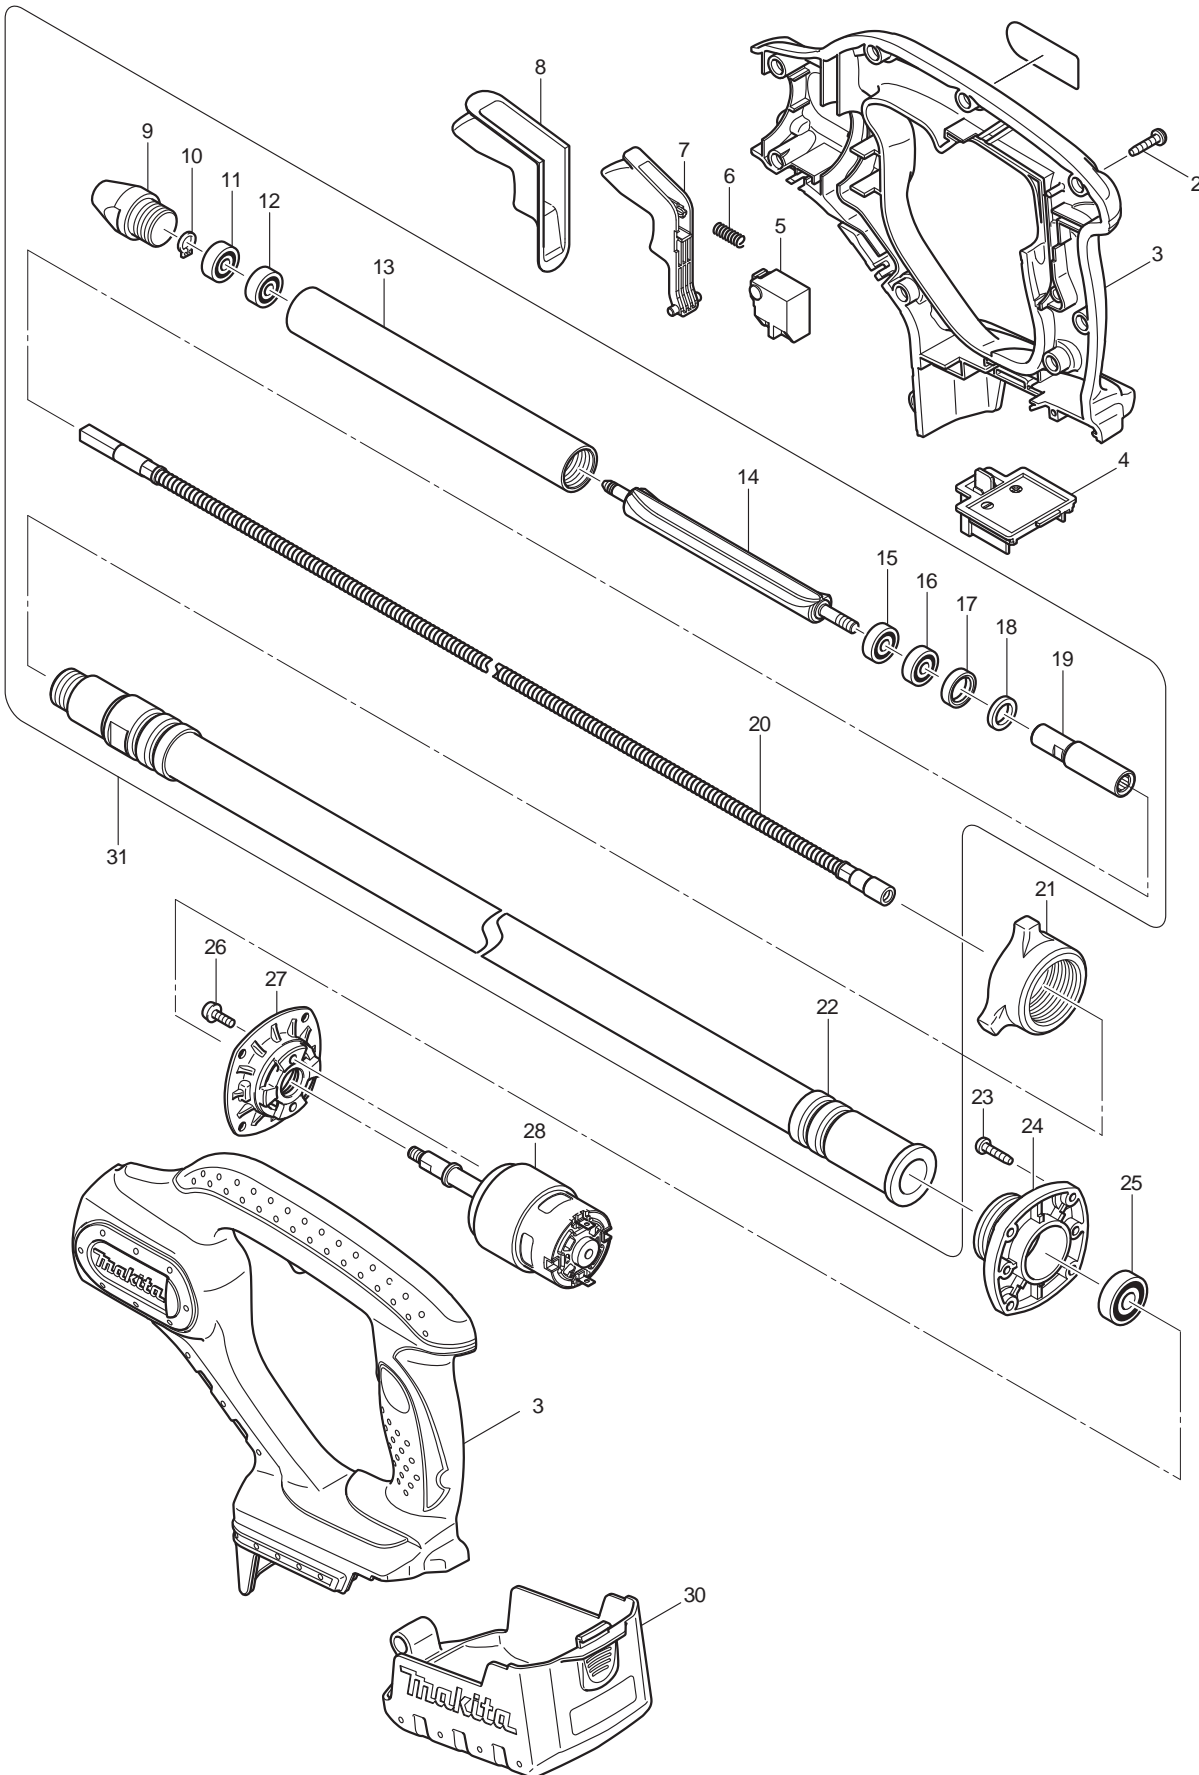

09 - 2011  
BVR850 / BVR850Z / BVR850F  
18V CONCRETE VIBRATOR (8.0FT)

Item No	Type	Ref	Part No	Description	Qty	Unit
2			266045-0	TAPPING SCREW 4X20	9	PC.
3	1		188170-6	HOUSING SET	1	SET
		INC.	810201-0	CAUTION LABEL	1	PC.
4			643812-4	TERMINAL, BLACK	1	PC.
5			650580-2	SWITCH SGE120C-4	1	PC.
6			231298-0	COMPRESSION SPRING 6	1	PC.
7			419511-8	SWITCH LEVER	1	PC.
8			421961-5	WATERPROOF COVER	1	PC.
9			322935-8	CAP	1	PC.
10			961002-0	RETAINING RING S-6	1	PC.
11			210018-5	BALL BEARING 626	1	PC.
12			210018-5	BALL BEARING 626	1	PC.
13			331503-6	PIPE 25	1	PC.
14			322934-0	UNBALANCER	1	PC.
15			211016-2	BALL BEARING 626LLB	1	PC.
16			211016-2	BALL BEARING 626LLB	1	PC.
17			421578-4	RUBBER RING	1	PC.
18			443101-5	FELT RING	1	PC.
19	1		324691-6	* JOINT	1	PC.
19	2		326203-1	* JOINT	1	PC.
20	1		163466-6	* FLEXIBLE WIRE	1	PC.
20	2		163535-3	* FLEXIBLE WIRE	1	PC.
21			416244-6	NUT 36	1	PC.
22	1		163465-8	* FLEXIBLE HOSE	1	PC.
22	2		163538-7	* FLEXIBLE HOSE	1	PC.
23			266045-0	TAPPING SCREW 4X20	4	PC.
24			316893-8	BEARING BOX	1	PC.
25	1		210042-8	BALL BEARING 629LLB	1	PC.
25	2		211056-0	BALL BEARING 629LLB	1	PC.
26			911118-1	PAN HEAD SCREW M4X12	2	PC.
27			318038-4	SUPPORTER	1	PC.
28			629836-4	DC MOTOR	1	PC.
30			154948-9	COVER COMPLETE	1	PC.
31	1		125343-0	* FLEXIBLE ASS'Y 8.0FT	1	PC.
		INC.		* Item No.9-20,22		
	2		126208-9	* FLEXIBLE ASS'Y 8.0FT	1	PC.
		INC.		* Item No.9-20,22		
<b>ACCESSORIES</b>			<b>- See Catalogue or visit <a href="http://www.makita.ca">www.makita.ca</a> for more accessories -</b>			
A01	1		DC18RA	CHARGER DC18RA	1	PC.
A01	2		DC18RC	CHARGER DC18RC	1	PC.
A02			194205-3	18V LI-ION BATTERY BL1830	1	PC.
A03	1		824768-2	PLASTIC CARRYING CASE (F/Battery, Charger)	1	PC.
		INC.	417383-5	LATCH	2	PC.
	2		141481-0	PLASTIC CASE COMPLETE (F/Battery, Charger)	1	PC.
		INC.	417383-5	LATCH	2	PC.
A04			450128-8	BATTERY COVER	1	PC.

Above parts are completely interchangeable as a set.

31	Flexible Assy	125343-0	126208-9
----	---------------	----------	----------