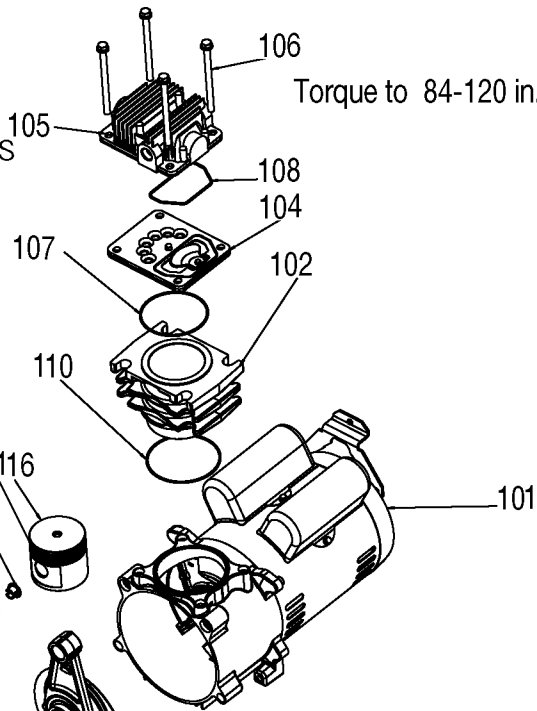

PORTER-CABLE Air Compressor

C3550

WARNING: Electrical repairs should only be attempted by trained repairmen. Contact the nearest Porter-Cable Service Center or other competent repair center.

Orient top two rings
so that the gaps
are 90° -120° apart

Torque to 84-120 in.-lbs.

Torque to 84-120 in.-lbs.

Torque to 162-198 in.-lbs.

Parts List for C3550 Type 1

Item Number	Part Number	Description	Qty Required
2	000000-00	No Longer Available	1
3	000000-00	No Longer Available	1
3	D28104	SCREW .250-20X.500 P	10
3	D28500	HOSE 1/4 ID X 7.50 G	1
3	CAC-1206-1	CLAMP HOSE .250 ID H	1
3	D20155	RING REGULATOR HI-FL	1
3	000000-00	No Longer Available	1
3	Z-D28274	GAUGE 2 OD 200PSI 1/	1
3	SSP-537	FITTING 90DEG ELBOW	1
3	N008792	REGULATOR RPR KIT	1
3	A13369	ASSY REGULATOR	1
3	A19513	BODY QC .250 IND .25	1
3	D28103	PLUG QC .250 IND HOS	1
3	000000-00	No Longer Available	1
4	16471	KNOB .313-18 NUT	1
5	D28109	GRIP HANDLE 1 OD FOA	1
6	D29188	SCREW .250-20 X .750	10
7	D28350	COVER BIG DOG PC RED	1
8	5140117-89	PRESSURE SWITCH	1
8	N044990	NIPPLE CLOSE 1/4-18	1
8	D20114	VALVE SAFETY 175 .25	1
8	SSP-6021	BUSHING REDUCER 1/8-	1
8	Z-D28275	GAUGE 1.5OD 200PSI 1	1
8	N053094	NIPPLE	1
8	D21109	BODY QC .250 UNIV .2	1
9	SSP-491	BUSHING REDUCING 3/4	1
10	D28344	TUBE OUTLET .375 OD	1