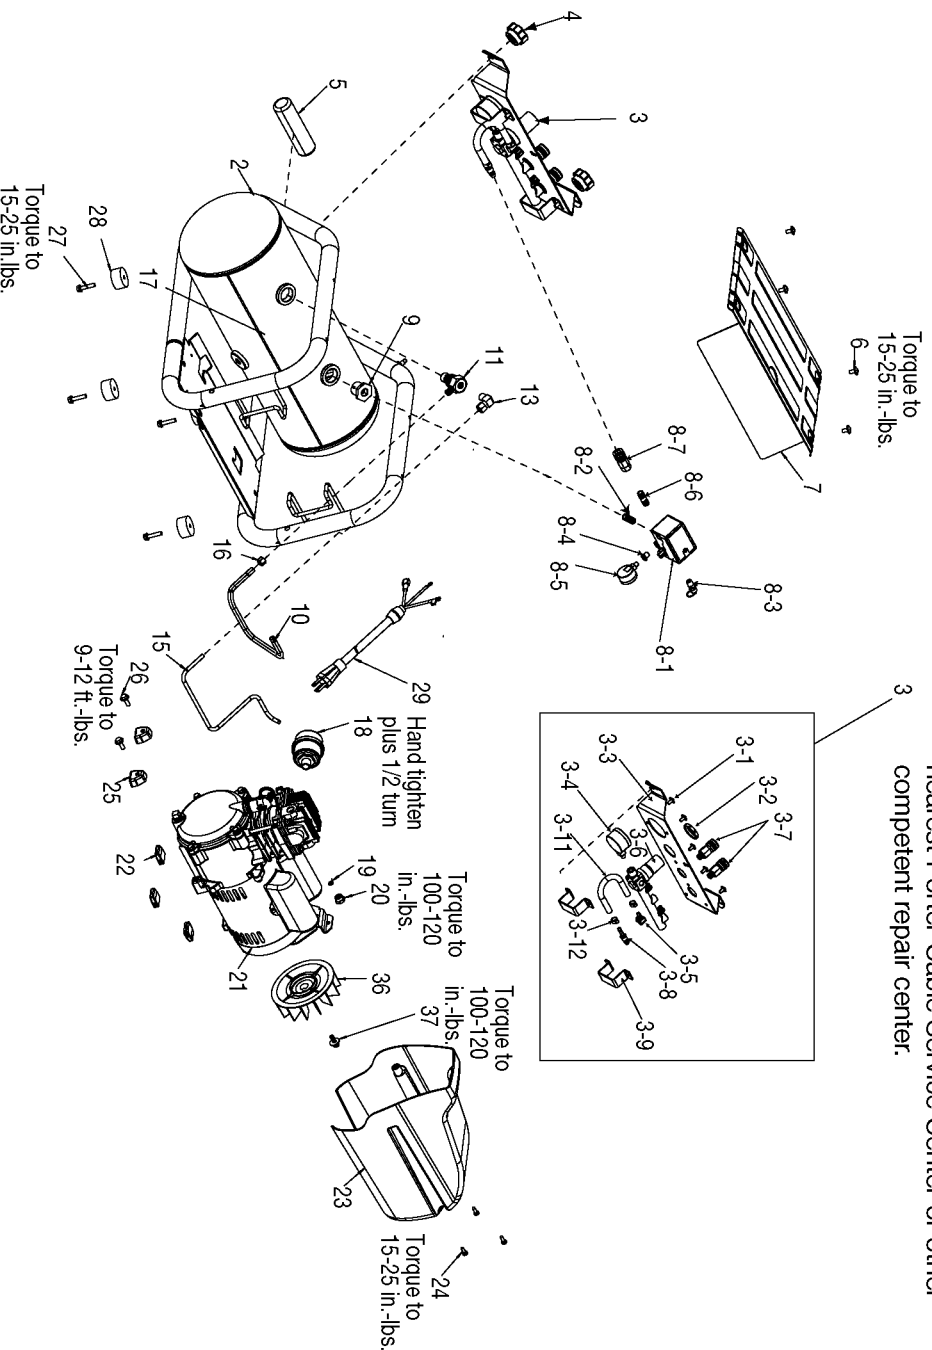

PORTER-CABLE Air Compressor

C3550

WARNING: Electrical repairs should only be attempted by trained repairmen. Contact the nearest Porter-Cable Service Center or other competent repair center.