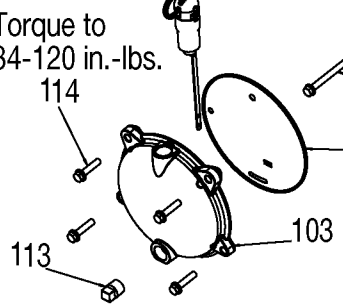

PORTER-CABLE Air Compressor

C3550

WARNING: Electrical repairs should only be attempted by trained repairmen. Contact the nearest Porter-Cable Service Center or other competent repair center.

Orient top two rings
so that the gaps
are 90° -120° apart

Torque to 84-120 in.-lbs.

Torque to 84-120 in.-lbs.

Torque to 162-198 in.-lbs.

Parts List for C3550 Type 1

Item Number	Part Number	Description	Qty Required
2	000000-00	No Longer Available	1
3	000000-00	No Longer Available	1
3	D28104	SCREW .250-20X.500 P	10
3	D28500	HOSE 1/4 ID X 7.50 G	1
3	CAC-1206-1	CLAMP HOSE .250 ID H	1
3	D20155	RING REGULATOR HI-FL	1
3	000000-00	No Longer Available	1
3	Z-D28274	GAUGE 2 OD 200PSI 1/	1
3	SSP-537	FITTING 90DEG ELBOW	1
3	N008792	REGULATOR RPR KIT	1
3	A13369	ASSY REGULATOR	1
3	A19513	BODY QC .250 IND .25	1
3	D28103	PLUG QC .250 IND HOS	1
3	000000-00	No Longer Available	1
4	16471	KNOB .313-18 NUT	1
5	D28109	GRIP HANDLE 1 OD FOA	1
6	D29188	SCREW .250-20 X .750	10
7	D28350	COVER BIG DOG PC RED	1
8	5140117-89	PRESSURE SWITCH	1
8	N044990	NIPPLE CLOSE 1/4-18	1
8	D20114	VALVE SAFETY 175 .25	1
8	SSP-6021	BUSHING REDUCER 1/8-	1
8	Z-D28275	GAUGE 1.5OD 200PSI 1	1
8	N053094	NIPPLE	1
8	D21109	BODY QC .250 UNIV .2	1
9	SSP-491	BUSHING REDUCING 3/4	1
10	D28344	TUBE OUTLET .375 OD	1