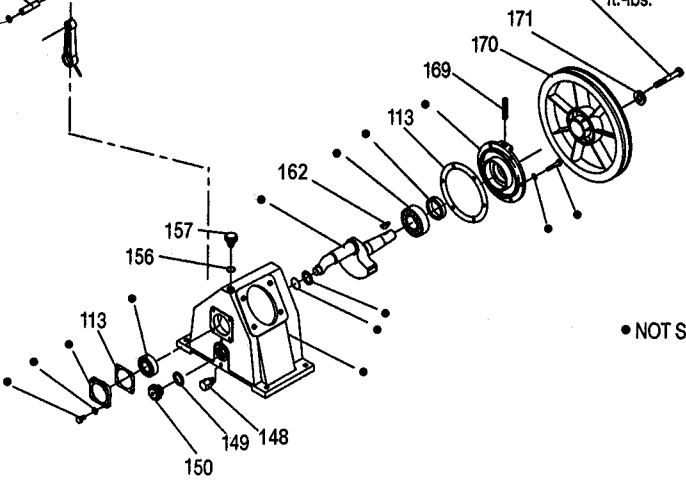

Torque
32-36
ft.-lbs.