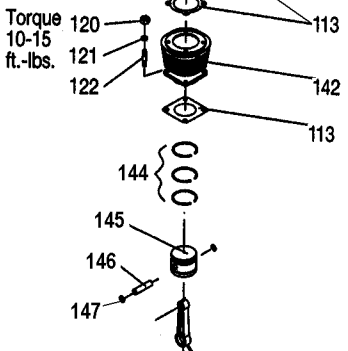

Torque
32-36
ft.-lbs.

• NOT SERVICABLE