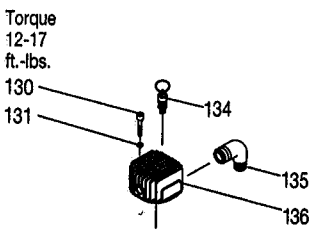

Torque
32-36
ft.-lbs.

• NOT SERVICABLE