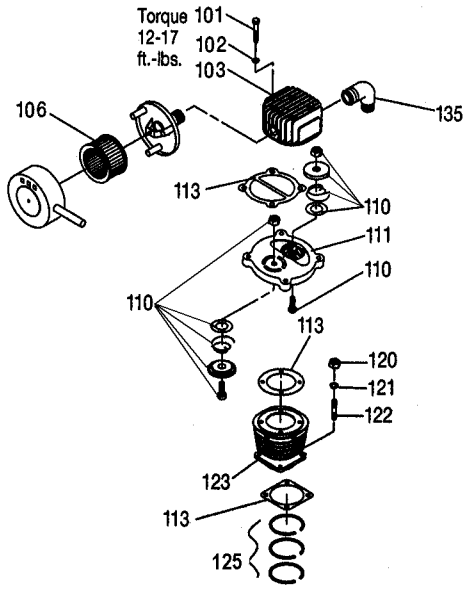

Torque
32-36
ft.-lbs.

• NOT SERVICABLE