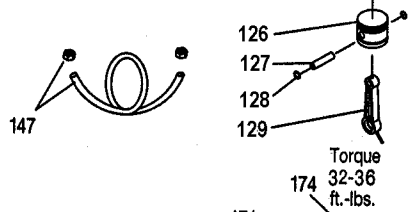

Torque
32-36
ft.-lbs.

• NOT SERVICABLE