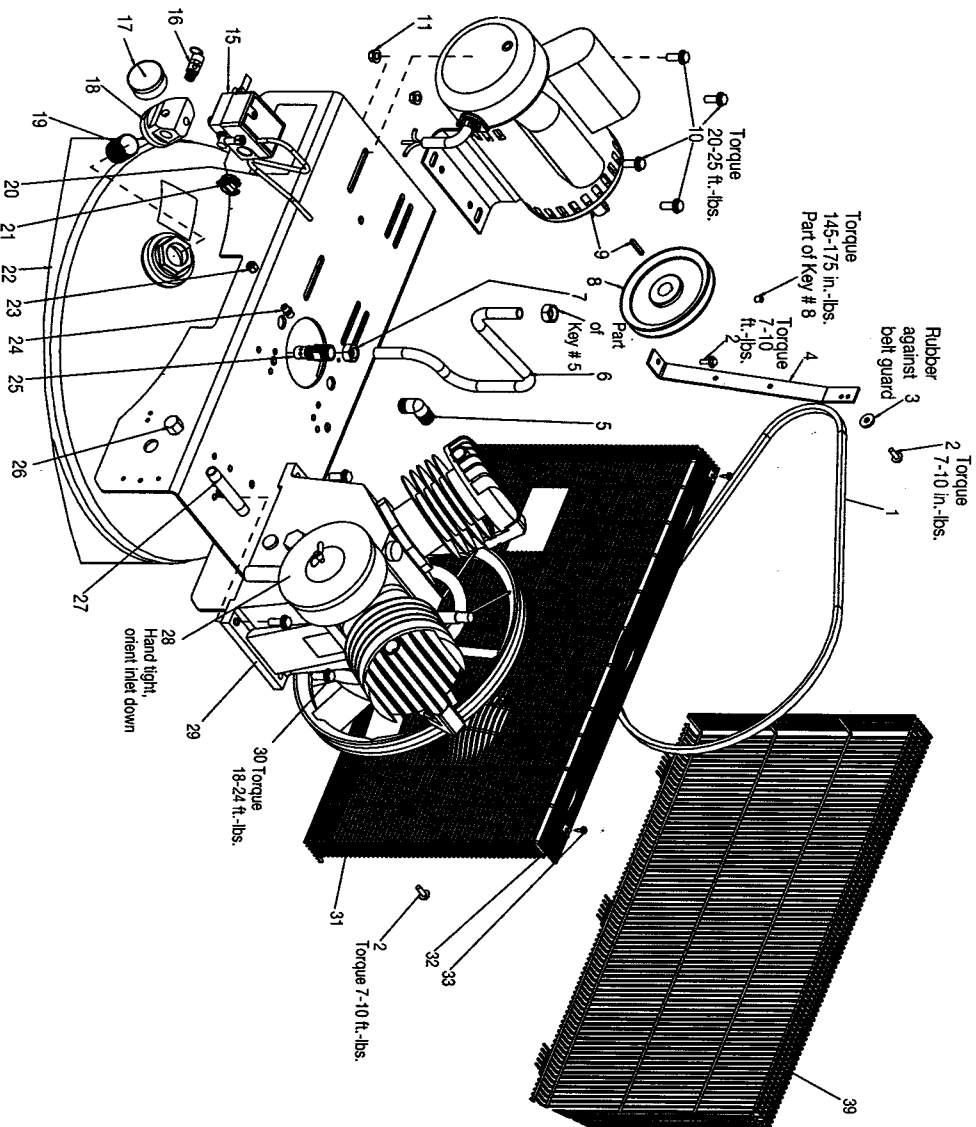

PORTER-CABLE®

2-Stage OilLube Compressor

C7550

WARNING: Electrical repairs should only be attempted by trained repairmen. Contact the nearest Porter-Cable Service Center or other competent repair center.