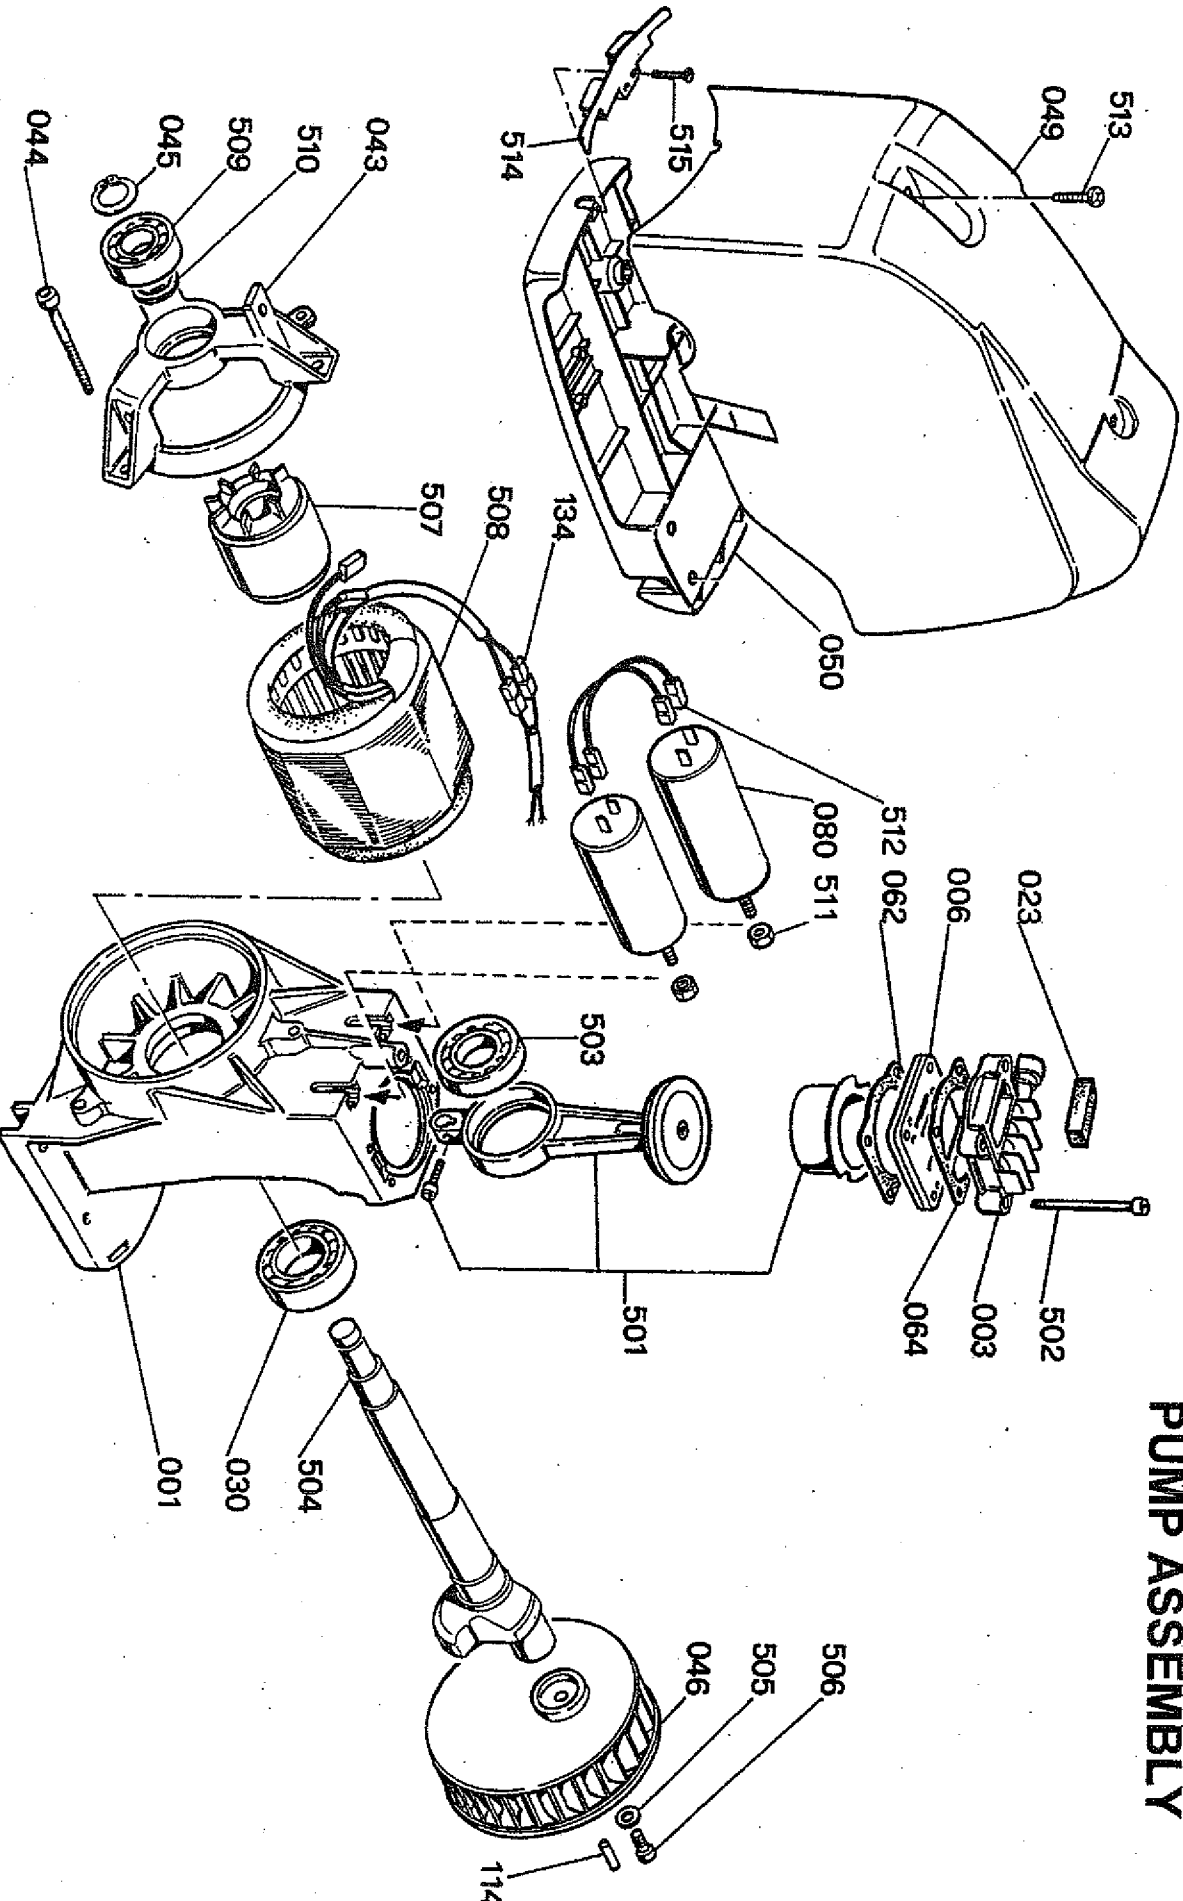

ELETTROCOMPRESSORI

MODEL CAP1545PT-0F
TANK ASSEMBLY

GRUPPI COMPRESSORI

MODEL CAP1545PT-OF
PUMP ASSEMBLY

Parts List for CAP1545PT-OF Type 0

Item Number	Part Number	Description	Qty Required
1	AB-0461101	CRANKCASE	1
3	AB-7161400	HEAD	1
6	AB-0540051	VALVE PLATE ASSEMBLY	1
23	AB-7181100	FILTER	1
30	AB-9170085	BEARING	1
43	AB-0462200	SHIELD	1
44	AB-9011041	MOTOR BOLTS M5X115	3
45	AB-9140160	CIRCLIP 17 UNI 7436	1
46	AB-9038137	FAN	1
49	000000-00	No Longer Available	1
50	AB-836420D	COVER BASE	1
62	AB-7350300	CYL TO VALVE PLATE G	1
64	AB-6750400	GASKET-PLATE HEAD	1
80	AB-9067050	CAPACITOR (30MF)	2
103	000000-00	No Longer Available	1
105	AB-9048051	CHECK VALVE	1
107	000000-00	No Longer Available	1
108	AB-9051020	REGULATOR	1
109	000000-00	No Longer Available	1
110	AB-9049049	SAFETY VALVE 1/4IN A	1
112	AB-9053159	ELBOW CONNECTION 3/8	1
114	AB-9053796	PIN	1
117	AB-9038133	RUBBER HANDLE	1
118	AB-9050258	EXTENTION 3/8 IN.	1
127	AB-9270006	RILSAN TUBE 4/6	1
131	AB-9063075	PRESSURE SWITCH 3/8I	1
132	AB-9065181	CABLE WITH PLUG 3AWG	1

Parts List for CAP1545PT-OF Type 0

Item Number	Part Number	Description	Qty Required
134	000000-00	No Longer Available	1
145	000000-00	No Longer Available	1
201	000000-00	No Longer Available	1
202	000000-00	No Longer Available	1
203	AB-9050279	MANIFOLD	2
204	AB-9053064	PLUG 1/8IN	1
205	AB-9104134	SCREW	2
206	AB-9053407	ELBOW	1
207	AB-9050240	EXTENSION 1/4IN M	1
208	AB-9053583	ELBOW CONNECTION	2
209	AB-9122331	NUT M6	4
210	AB-9038156	RING NUT	1
211	AB-9083326	GAUGE PROTECTION	2
212	AB-9142591	SCREW PARKER B 3.9X1	4
213	AB-9052005	PRESSURE GAUGE 40 1/	1
214	AB-9107255	SCREW	4
215	AB-9101374	SCREW	4
216	AB-9131540	WASHER	4
217	AB-9053756	MANIFOLD	1
218	AB-9053110	REDUCTION 3/8IN 1/4I	1
219	AB-9053065	PLUG 1/4IN	1
220	AB-9053403	ELBOW CONNECTION	1
221	AB-9083337	HOOK	2
222	AB-9107255	SCREW	1
223	AB-9053053	ELBOW	1
501	AB-8223092	CON ROD/PISTON/SLEEV	1
502	000000-00	No Longer Available	1