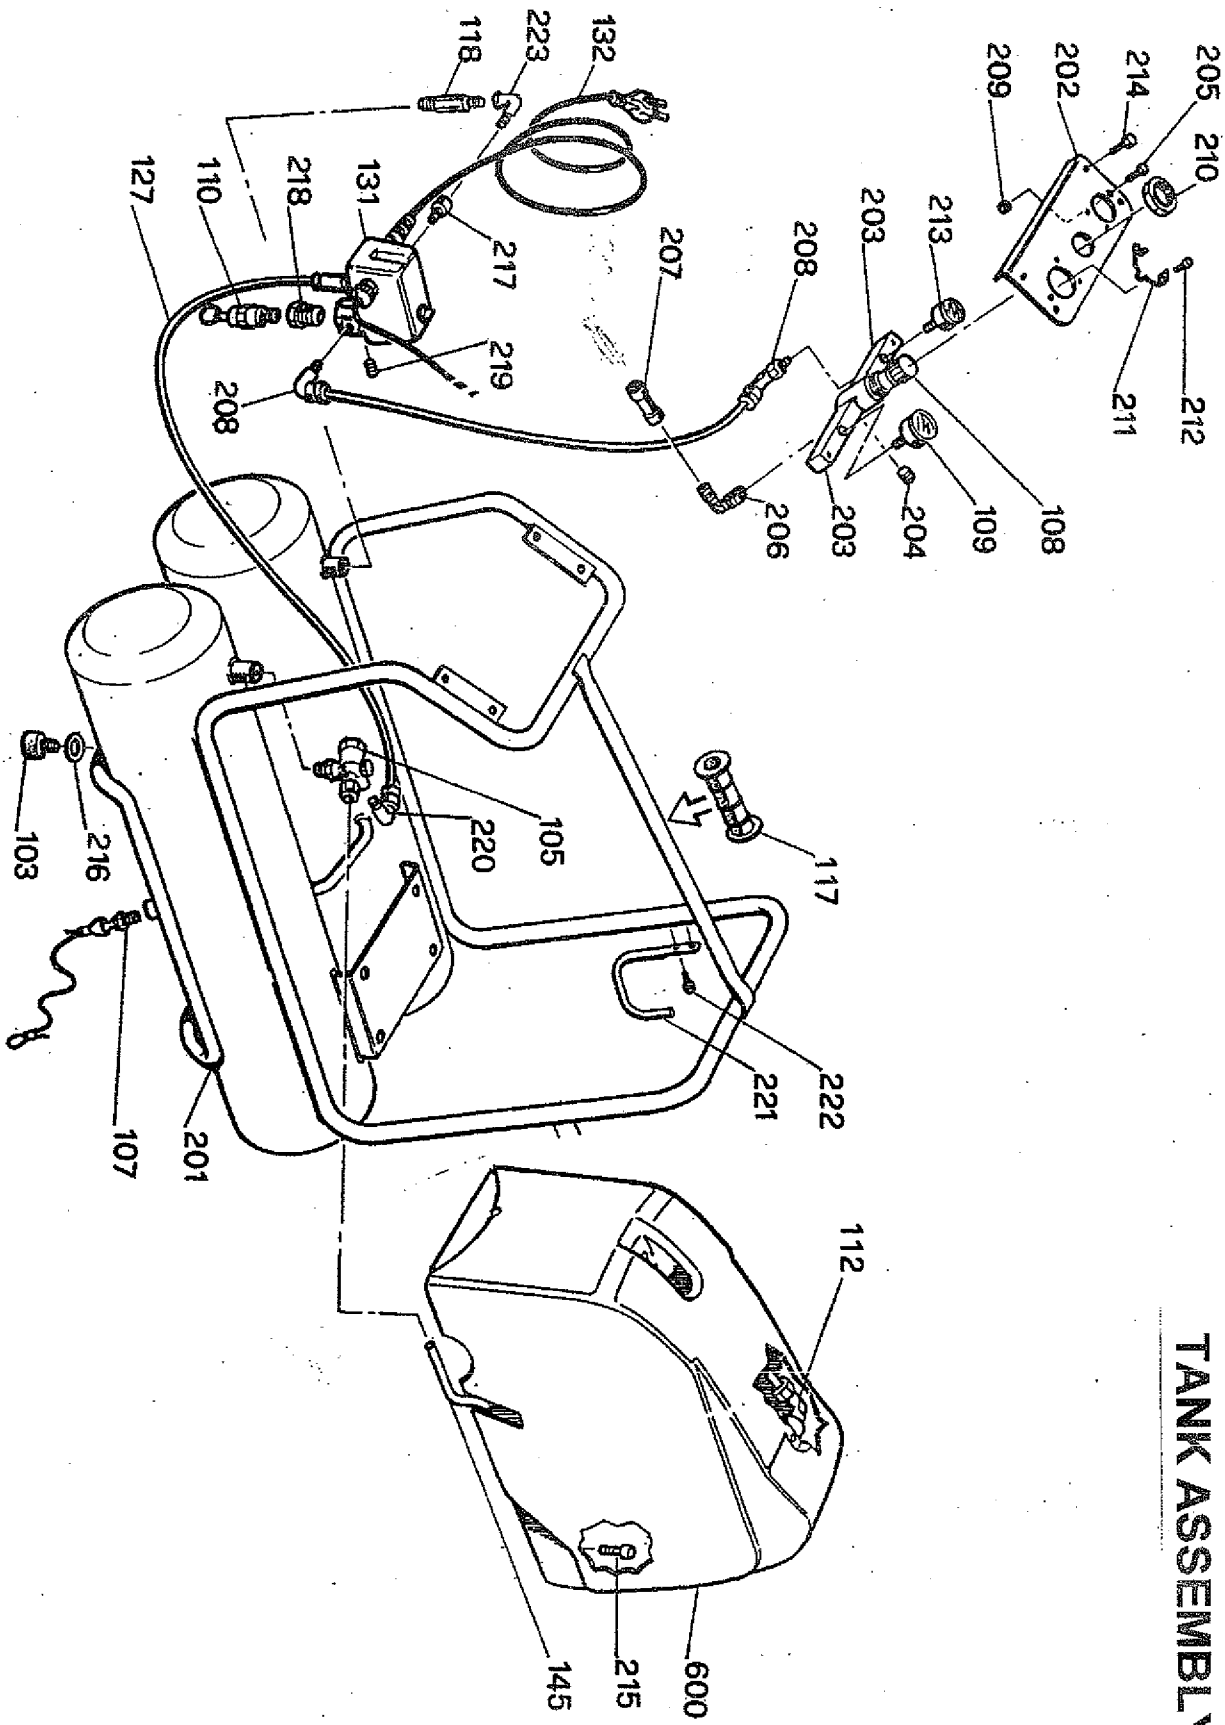

ELETTROCOMPRESSORI

MODEL CAP1545PT-0F
TANK ASSEMBLY

GRUPPI COMPRESSORI

MODEL CAP1545PT-OF
PUMP ASSEMBLY

Parts List for CAP1545PT-OF Type 0

Item Number	Part Number	Description	Qty Required
1	AB-0461101	CRANKCASE	1
3	AB-7161400	HEAD	1
6	AB-0540051	VALVE PLATE ASSEMBLY	1
23	AB-7181100	FILTER	1
30	AB-9170085	BEARING	1
43	AB-0462200	SHIELD	1
44	AB-9011041	MOTOR BOLTS M5X115	3
45	AB-9140160	CIRCLIP 17 UNI 7436	1
46	AB-9038137	FAN	1
49	000000-00	No Longer Available	1
50	AB-836420D	COVER BASE	1
62	AB-7350300	CYL TO VALVE PLATE G	1
64	AB-6750400	GASKET-PLATE HEAD	1
80	AB-9067050	CAPACITOR (30MF)	2
103	000000-00	No Longer Available	1
105	AB-9048051	CHECK VALVE	1
107	000000-00	No Longer Available	1
108	AB-9051020	REGULATOR	1
109	000000-00	No Longer Available	1
110	AB-9049049	SAFETY VALVE 1/4IN A	1
112	AB-9053159	ELBOW CONNECTION 3/8	1
114	AB-9053796	PIN	1
117	AB-9038133	RUBBER HANDLE	1
118	AB-9050258	EXTENTION 3/8 IN.	1
127	AB-9270006	RILSAN TUBE 4/6	1
131	AB-9063075	PRESSURE SWITCH 3/8I	1
132	AB-9065181	CABLE WITH PLUG 3AWG	1

Parts List for CAP1545PT-OF Type 0

Item Number	Part Number	Description	Qty Required
134	000000-00	No Longer Available	1
145	000000-00	No Longer Available	1
201	000000-00	No Longer Available	1
202	000000-00	No Longer Available	1
203	AB-9050279	MANIFOLD	2
204	AB-9053064	PLUG 1/8IN	1
205	AB-9104134	SCREW	2
206	AB-9053407	ELBOW	1
207	AB-9050240	EXTENSION 1/4IN M	1
208	AB-9053583	ELBOW CONNECTION	2
209	AB-9122331	NUT M6	4
210	AB-9038156	RING NUT	1
211	AB-9083326	GAUGE PROTECTION	2
212	AB-9142591	SCREW PARKER B 3.9X1	4
213	AB-9052005	PRESSURE GAUGE 40 1/	1
214	AB-9107255	SCREW	4
215	AB-9101374	SCREW	4
216	AB-9131540	WASHER	4
217	AB-9053756	MANIFOLD	1
218	AB-9053110	REDUCTION 3/8IN 1/4I	1
219	AB-9053065	PLUG 1/4IN	1
220	AB-9053403	ELBOW CONNECTION	1
221	AB-9083337	HOOK	2
222	AB-9107255	SCREW	1
223	AB-9053053	ELBOW	1
501	AB-8223092	CON ROD/PISTON/SLEEV	1
502	000000-00	No Longer Available	1