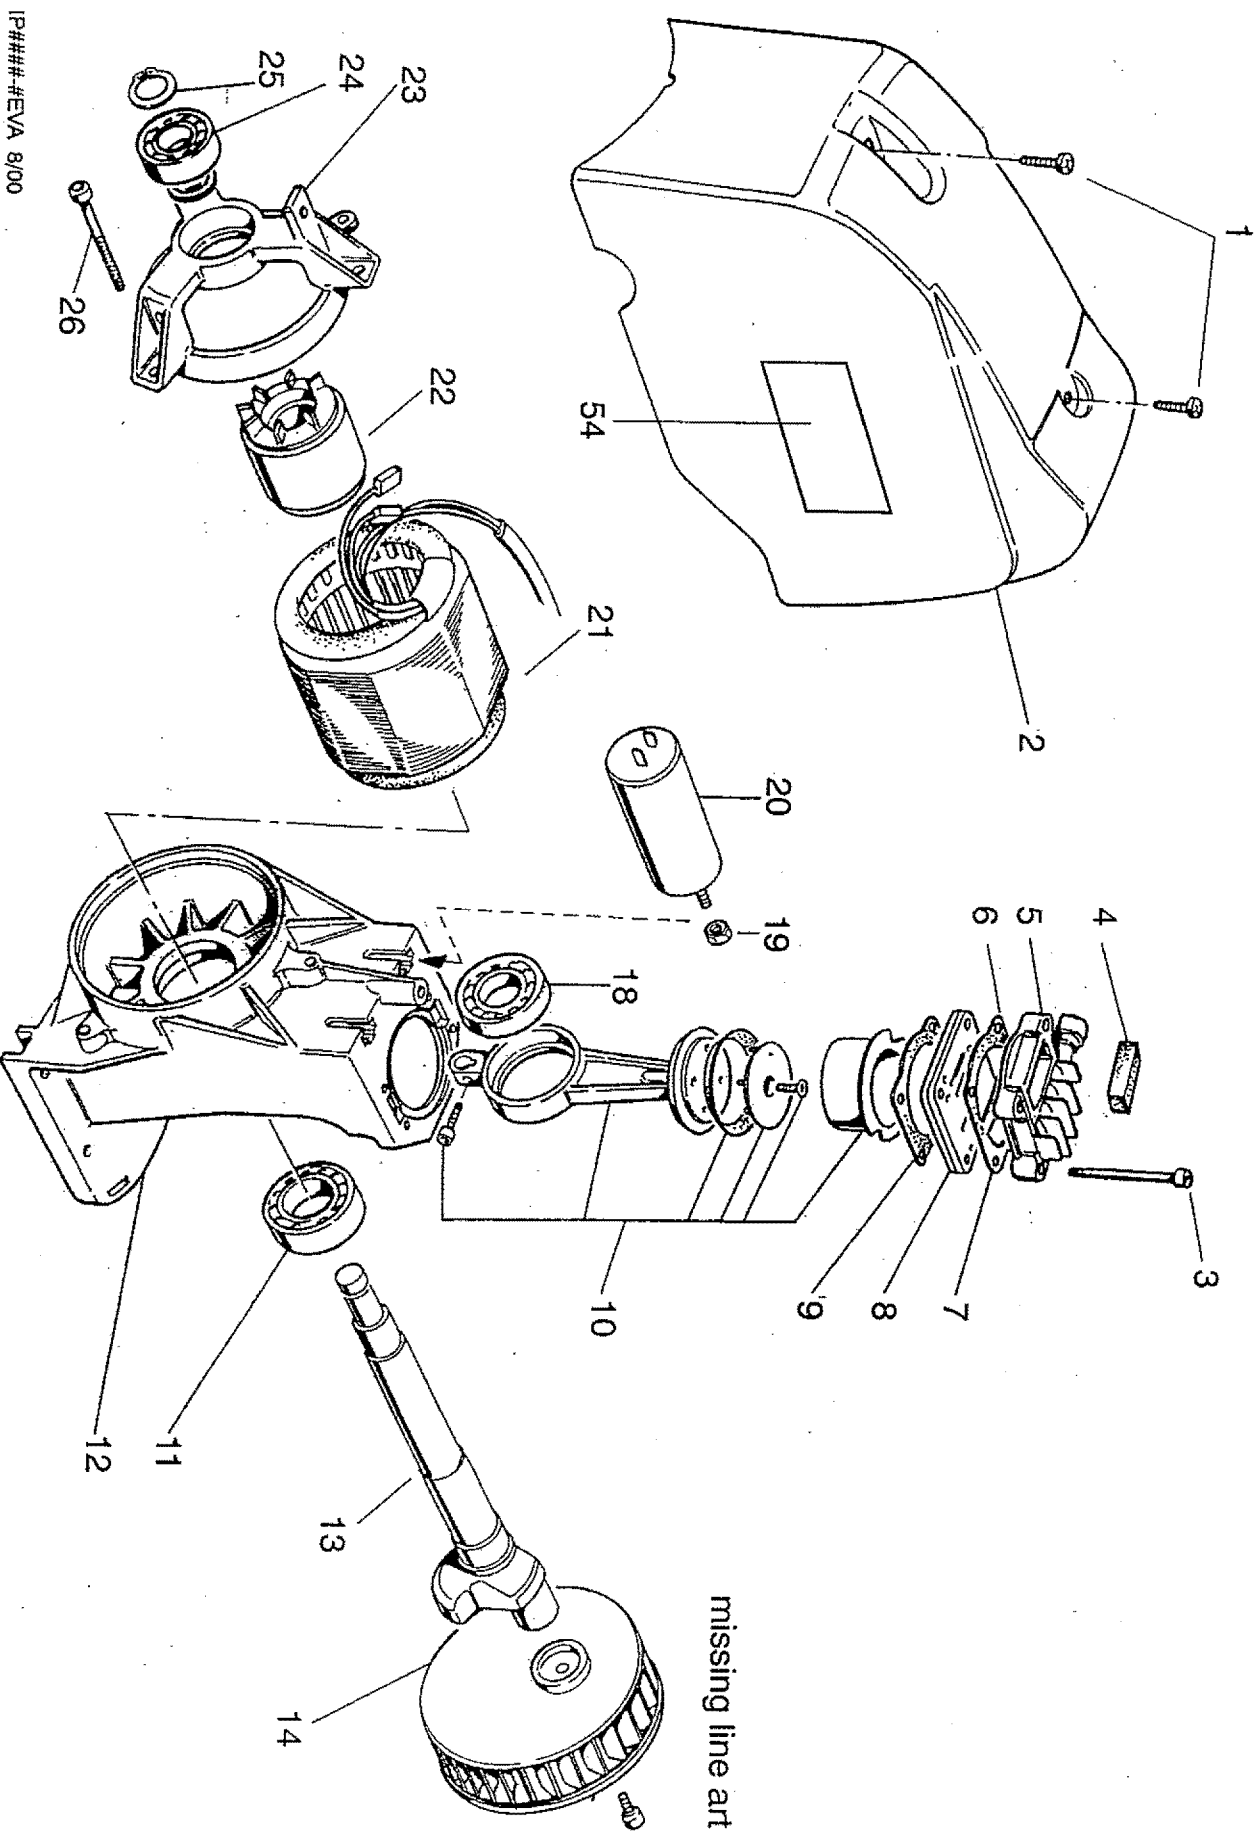

CAP1560

missing line art

IP###-#EVA 8/00
TO BE USED WITH IP### AND ### OPERATION AND MAINTENANCE MANUAL

Parts List for CAP1560 Type 0

Item Number	Part Number	Description	Qty Required
1	000000-00	No Longer Available	1
2	000000-00	No Longer Available	1
3	000000-00	No Longer Available	4
4	AB-7181100	FILTER	1
5	AB-9053159	ELBOW CONNECTION 3/8	1
6	AB-7161400	HEAD	1
7	AB-6750400	GASKET-PLATE HEAD	1
8	AB-0540051	VALVE PLATE ASSEMBLY	1
9	AB-7350300	CYL TO VALVE PLATE G	1
10	AB-8223092	CON ROD/PISTON/SLEEV	1
11	AB-9170085	BEARING	1
12	AB-0461101	CRANKCASE	1
13	AB-0461202	SHAFT	1
14	000000-00	No Longer Available	1
15	AB-9053796	PIN	1
16	AB-9131540	WASHER	1
17	AB-9114262	SCREW	1
18	AB-9170097	BEARING	1
19	AB-9122044	NUT-M8	2
20	AB-9067050	CAPACITOR (30MF)	2
21	AB-9067337	STATOR	1
22	AB-9067334	ROTOR	1
23	AB-0462200	SHIELD	1
24	AB-9170091	BEARING 6203 2Z	1
25	AB-9140160	CIRCLIP 17 UNI 7436	1
26	AB-9011041	MOTOR BOLTS M5X115	3
27	AB-9065280	CORD	1

Parts List for CAP1560 Type 0

Item Number	Part Number	Description	Qty Required
28	AB-9038131	HAND GRIP	1
29	AB-9049024	SAFETY VALVE	1
30	AB-9063048	PRESSURE SWITCH	1
31	AB-9052014	GAUGE	1
32	AB-9051114	PRESS. REG. & GAUGE	1
33	AB-9052019	GAUGE	1
34	AB-9053138	NIPPLE	1
35	AB-9053066	PLUG	1
36	AB-9122321	NUT	1
37	AB-9134330	WASHER	1
38	AB-9131540	WASHER	1
39	AB-9038035	RUBBER FOOT	1
40	AB-9107334	BOLT	1
41	AB-89CVF20	TANK ASSEMBLY	1
42	AB-9038001	HANDLE PLUG	1
43	AB-9050112	DRAIN VALVE	1
44	AB-9011046	PIN	2
45	AB-9042006	WHEEL	2
46	AB-9139040	WASHER	2
47	AB-9122081	NUT	2
48	AB-9270006	RILSAN TUBE 4/6	1
49	AB-9048051	CHECK VALVE	1
51	AB-9046803	TUBE	1
52	AB-9101374	SCREW	4
54	AB-9030218	SHROUD DECAL	1
55	AB-9030219	TANK DECAL - BOSTITC	1