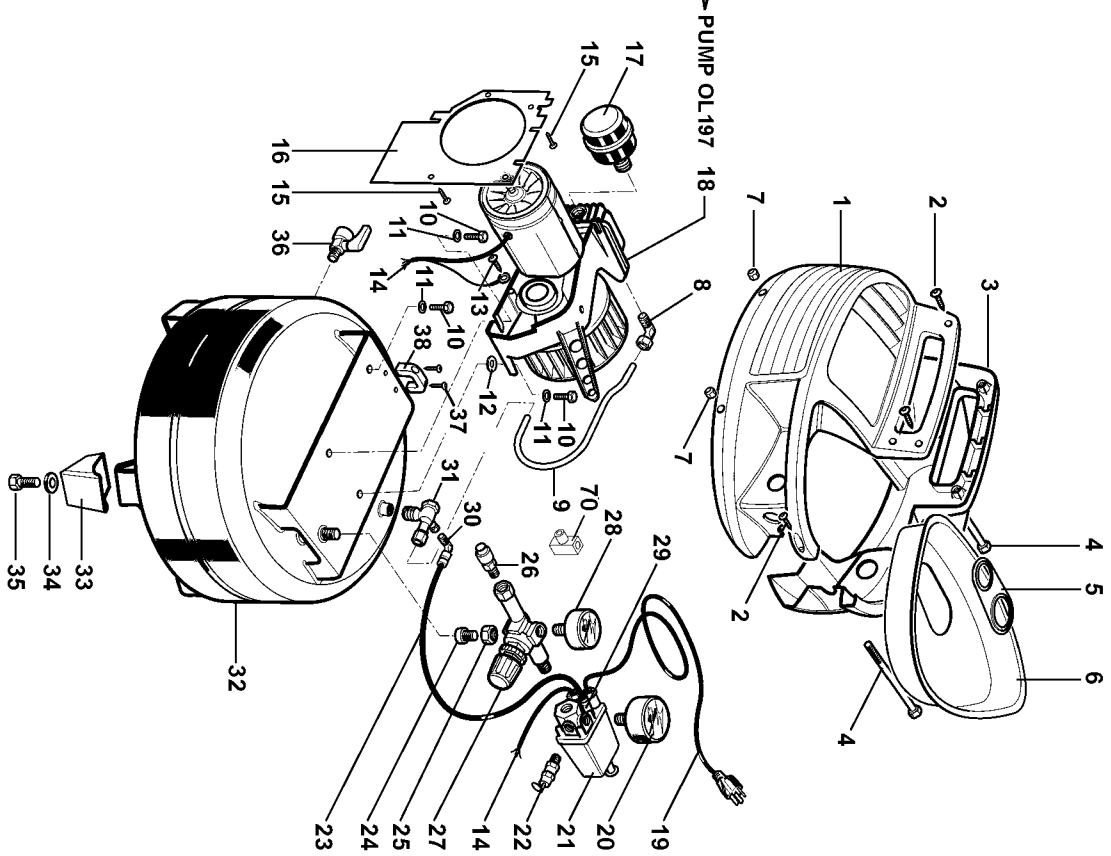

**CAP2000P-OF AIR COMPRESSOR
 COMPRESOR DE AIRE CAP2000P-OF
 COMPRESSEUR D'AIRE CAP2000P-OF**

PUMP ASSEMBLY OL197

PUMP OL197

Parts List for CAP2000P-OF Type 0

Item Number	Part Number	Description	Qty Required
1	AB-9038316	SEMIPLASTIC COVER UL	1
2	AB-9142572	SCREW PARKER 4.2X25	4
3	AB-9038317	SEMIPLASTIC COVER UL	1
4	AB-9011039	TIE ROD M5X135	2
5	AB-9038319	PRESSURE GAUGE RUBBE	1
6	AB-9038318	CONTROL PANEL UL	1
7	AB-9412191	NUT M5	2
8	AB-9412469	ELBOW 1/4IN M DOB CO	1
9	AB-9043175	SENDING PIPE	1
10	AB-9101094	SCREW	4
11	AB-9131010	WASHER 6X12X1.5	4
12	AB-9412054	WASHER	1
13	AB-9114042	SCREW TC 4X10	1
14	AB-9414642	CABLE 3 POLES UL	1
15	AB-9412472	SCREW PARKER 4.2X19	2
16	AB-9038324	BULKHEAD	1
17	AB-7981000	AIR FILTER	1
18	AB-A800062	PUMP OL197	1
19	AB-9412185	POWER CORD USA	1
20	AB-9414744	PRESSURE GAUGE 50 1/	1
21	AB-9415626	PRESSURE SWITCH	1
22	AB-9415379	SAFETY VALVE	1
23	AB-9270006	RILSAN TUBE 4/6	1
24	AB-9050376	CONNECTION 1/4IN	1
25	AB-9050375	TURNING NUT 3/8IN	1
26	AB-9047061	QUICK COUPLING	1
27	AB-9415883	PRESSURE REDUCER	1

Parts List for CAP2000P-OF Type 0

Item Number	Part Number	Description	Qty Required
55	AB-9040019	PISTON RING	1
56	AB-9415053	CONROD COVER	1
57	AB-9011004	SCREW TORX M5X16 TT	1
58	AB-A500300	GASKET CYLINDER-VALV	1
59	AB-9415091	VALVE PLATE ASSEMBLY	1
60	AB-9415052	GASKET VALVE-PLATE C	1
61	AB-9415051	HEAD	1
62	AB-9101174	SCREW M4X18	1
63	AB-9411131	SCREW M6X35	4
64	AB-9415578	VALVE PLATE	2
65	AB-9415577	VALVE BLADE	2
66	AB-9415579	GASKET VALVE PLATE-V	1
70	AB-9050493	FITTING	1