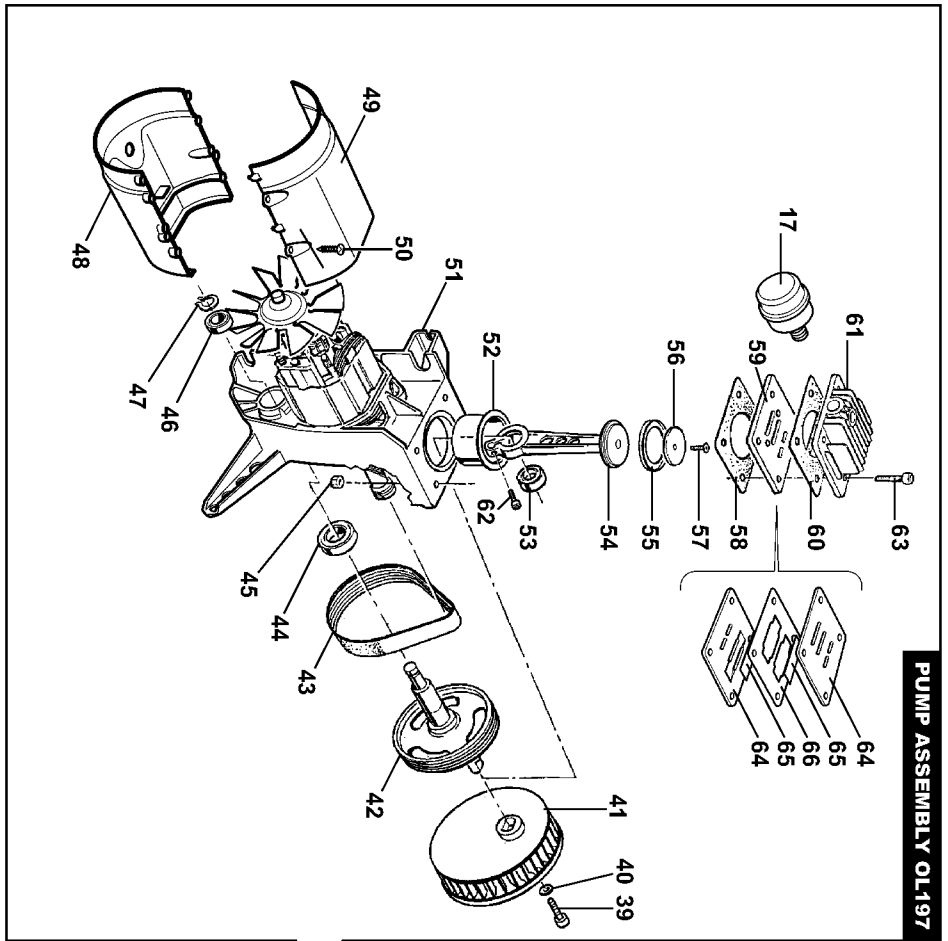

**CAP2000P-OF AIR COMPRESSOR
 COMPRESOR DE AIRE CAP2000P-OF
 COMPRESSEUR D'AIRE CAP2000P-OF**

PUMP ASSEMBLY OL197

PUMP OL197

Parts List for CAP2000P-OF Type 0

Item Number	Part Number	Description	Qty Required
1	AB-9038316	SEMIPLASTIC COVER UL	1
2	AB-9142572	SCREW PARKER 4.2X25	4
3	AB-9038317	SEMIPLASTIC COVER UL	1
4	AB-9011039	TIE ROD M5X135	2
5	AB-9038319	PRESSURE GAUGE RUBBE	1
6	AB-9038318	CONTROL PANEL UL	1
7	AB-9412191	NUT M5	2
8	AB-9412469	ELBOW 1/4IN M DOB CO	1
9	AB-9043175	SENDING PIPE	1
10	AB-9101094	SCREW	4
11	AB-9131010	WASHER 6X12X1.5	4
12	AB-9412054	WASHER	1
13	AB-9114042	SCREW TC 4X10	1
14	AB-9414642	CABLE 3 POLES UL	1
15	AB-9412472	SCREW PARKER 4.2X19	2
16	AB-9038324	BULKHEAD	1
17	AB-7981000	AIR FILTER	1
18	AB-A800062	PUMP OL197	1
19	AB-9412185	POWER CORD USA	1
20	AB-9414744	PRESSURE GAUGE 50 1/	1
21	AB-9415626	PRESSURE SWITCH	1
22	AB-9415379	SAFETY VALVE	1
23	AB-9270006	RILSAN TUBE 4/6	1
24	AB-9050376	CONNECTION 1/4IN	1
25	AB-9050375	TURNING NUT 3/8IN	1
26	AB-9047061	QUICK COUPLING	1
27	AB-9415883	PRESSURE REDUCER	1

Parts List for CAP2000P-OF Type 0

Item Number	Part Number	Description	Qty Required
55	AB-9040019	PISTON RING	1
56	AB-9415053	CONROD COVER	1
57	AB-9011004	SCREW TORX M5X16 TT	1
58	AB-A500300	GASKET CYLINDER-VALV	1
59	AB-9415091	VALVE PLATE ASSEMBLY	1
60	AB-9415052	GASKET VALVE-PLATE C	1
61	AB-9415051	HEAD	1
62	AB-9101174	SCREW M4X18	1
63	AB-9411131	SCREW M6X35	4
64	AB-9415578	VALVE PLATE	2
65	AB-9415577	VALVE BLADE	2
66	AB-9415579	GASKET VALVE PLATE-V	1
70	AB-9050493	FITTING	1