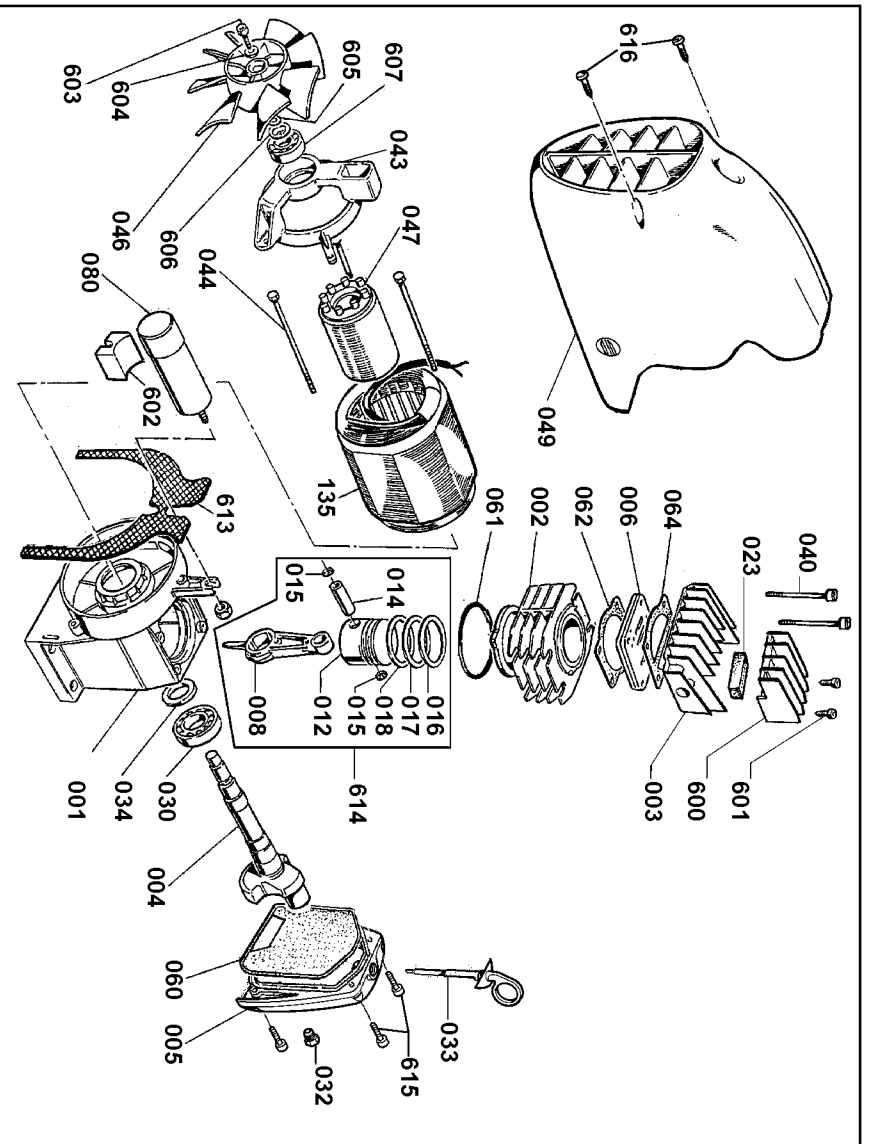

**CAP2040ST-OL AIR COMPRESSOR
 COMPRESOR DE AIRE CAP2040ST-OL
 COMPRESSEUR D'AIR CAP2040ST-OL**

Parts List for CAP2040ST-OL Type 0

Item Number	Part Number	Description	Qty Required
1	000000-00	No Longer Available	1
2	AB-1730000	CYLINDER	1
3	AB-7361400	HEAD MACHINED	1
4	AB-7861200	CRANKSHAFT	1
5	AB-7161310	CRANKCASE COVER	1
6	AB-0540051	VALVE PLATE ASSEMBLY	1
8	AB-7110100	CONNECTING ROD	1
12	AB-692110B	PISTON	1
14	AB-6521200	PIN 12X36	1
15	AB-9140020	CIRCLIP 12 UNI 7437	2
16	AB-9020137	SEAL	1
17	AB-9020138	SEAL	1
18	AB-9020139	SEAL	1
23	AB-7181100	FILTER	1
30	AB-9170030	BEARING 6205	1
32	AB-9022020	OIL SIGHT GLASS	1
33	AB-9024026	OIL FILL PLUG	1
34	AB-9163010	OIL SEAL	1
40	AB-9101124	SCREW	4
43	AB-6562203	MOTOR COVER	1
44	AB-9011041	MOTOR BOLTS M5X115	1
46	AB-9038159	FAN	1
47	AB-9067227	ROTOR	1
49	AB-832940D	COVER	1
52	AB-9053551	DISCHARGE VALVE	1
60	AB-7150100	GASKET-CRANKCASE COV	1
61	AB-9040009	O-RING 3262 NBR/70	1

Parts List for CAP2040ST-OL Type 0

Item Number	Part Number	Description	Qty Required
62	AB-7150300	CYLINDER - PLATE GAS	1
64	AB-6750400	GASKET-PLATE HEAD	1
80	AB-9067038	CAPACITOR	1
103	AB-9038197	RUBBER FOOT	4
105	AB-9048056	NON RET. VALVE	1
106	AB-9047061	QUICK COUPLING	1
107	AB-9047062	TAP BALL VALVE	2
108	AB-9051020	REGULATOR	1
109	AB-9052097	GAUGE	1
110	AB-9049105	SAFETY VALVE	1
117	AB-9038359	HANDLE RUBBER BLACK	1
123	AB-9053552	CONNECTOR	1
127	AB-9270019	RILSAN PIPE	1
131	AB-9063206	PRESS-SW 1/4IN	1
132	AB-9065334	POWER CORD USA	1
135	AB-9067437	STATOR	1
145	AB-9043246	SENDING PIPE	1
501	AB-9413331022	TANK YELLOW	1
502	AB-9122333	NUT	4
503	AB-9050371	KIT CONNECTION	1
504	AB-9053065	PLUG 1/4IN	2
505	AB-9050373	DOUBLE SCREW 1/4IN G	1
506	AB-9415232	GAUGE	1
507	AB-9101315	SCREW HC W/WAS.8X25	4
508	AB-9412016	WASHER 8X24X2	4
600	AB-9038251	FILTER SUPPORT	1
601	AB-1000545	SCREW PARKER	2