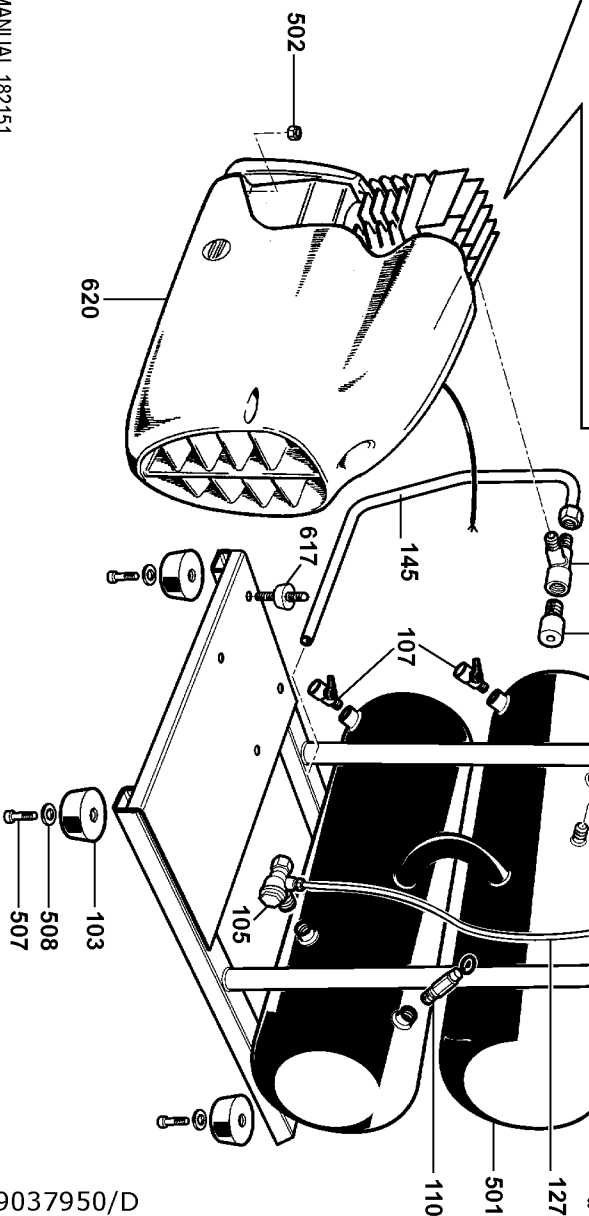

**CAP2040ST-OL AIR COMPRESSOR
 COMPRESOR DE AIRE CAP2040ST-OL
 COMPRESSEUR D'AIR CAP2040ST-OL**

Parts List for CAP2040ST-OL Type 0

Item Number	Part Number	Description	Qty Required
1	000000-00	No Longer Available	1
2	AB-1730000	CYLINDER	1
3	AB-7361400	HEAD MACHINED	1
4	AB-7861200	CRANKSHAFT	1
5	AB-7161310	CRANKCASE COVER	1
6	AB-0540051	VALVE PLATE ASSEMBLY	1
8	AB-7110100	CONNECTING ROD	1
12	AB-692110B	PISTON	1
14	AB-6521200	PIN 12X36	1
15	AB-9140020	CIRCLIP 12 UNI 7437	2
16	AB-9020137	SEAL	1
17	AB-9020138	SEAL	1
18	AB-9020139	SEAL	1
23	AB-7181100	FILTER	1
30	AB-9170030	BEARING 6205	1
32	AB-9022020	OIL SIGHT GLASS	1
33	AB-9024026	OIL FILL PLUG	1
34	AB-9163010	OIL SEAL	1
40	AB-9101124	SCREW	4
43	AB-6562203	MOTOR COVER	1
44	AB-9011041	MOTOR BOLTS M5X115	1
46	AB-9038159	FAN	1
47	AB-9067227	ROTOR	1
49	AB-832940D	COVER	1
52	AB-9053551	DISCHARGE VALVE	1
60	AB-7150100	GASKET-CRANKCASE COV	1
61	AB-9040009	O-RING 3262 NBR/70	1

Parts List for CAP2040ST-OL Type 0

Item Number	Part Number	Description	Qty Required
62	AB-7150300	CYLINDER - PLATE GAS	1
64	AB-6750400	GASKET-PLATE HEAD	1
80	AB-9067038	CAPACITOR	1
103	AB-9038197	RUBBER FOOT	4
105	AB-9048056	NON RET. VALVE	1
106	AB-9047061	QUICK COUPLING	1
107	AB-9047062	TAP BALL VALVE	2
108	AB-9051020	REGULATOR	1
109	AB-9052097	GAUGE	1
110	AB-9049105	SAFETY VALVE	1
117	AB-9038359	HANDLE RUBBER BLACK	1
123	AB-9053552	CONNECTOR	1
127	AB-9270019	RILSAN PIPE	1
131	AB-9063206	PRESS-SW 1/4IN	1
132	AB-9065334	POWER CORD USA	1
135	AB-9067437	STATOR	1
145	AB-9043246	SENDING PIPE	1
501	AB-9413331022	TANK YELLOW	1
502	AB-9122333	NUT	4
503	AB-9050371	KIT CONNECTION	1
504	AB-9053065	PLUG 1/4IN	2
505	AB-9050373	DOUBLE SCREW 1/4IN G	1
506	AB-9415232	GAUGE	1
507	AB-9101315	SCREW HC W/WAS.8X25	4
508	AB-9412016	WASHER 8X24X2	4
600	AB-9038251	FILTER SUPPORT	1
601	AB-1000545	SCREW PARKER	2