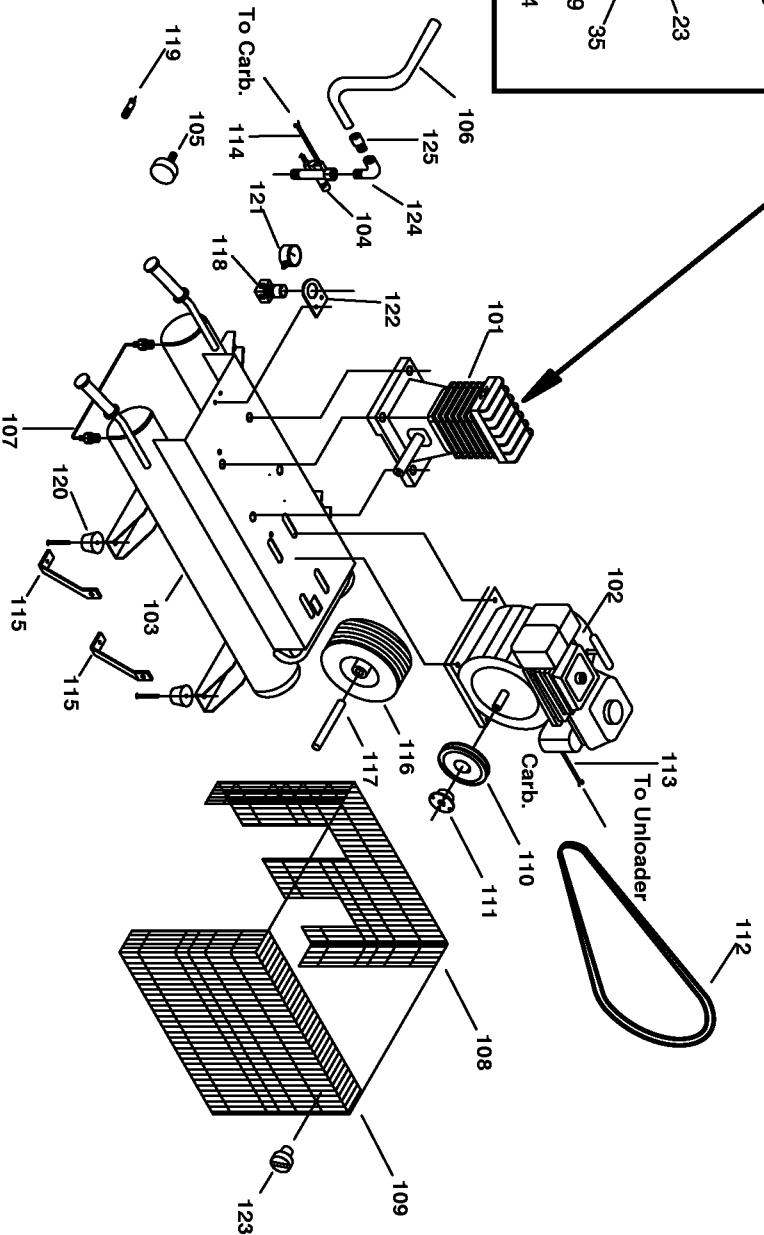

CAP6080WB

GAS POWERED WHEELBARROW AIR COMPRESSOR

Parts List for CAP6080WB Type 0

Item Number	Part Number	Description	Qty Required
1	000000-00	No Longer Available	1
2	000000-00	No Longer Available	1
3	000000-00	No Longer Available	1
4	000000-00	No Longer Available	1
5	000000-00	No Longer Available	1
6	000000-00	No Longer Available	1
7	000000-00	No Longer Available	2
8	000000-00	No Longer Available	2
9	AB9140040	CIRCLIP	4
10	000000-00	No Longer Available	2
11	000000-00	No Longer Available	2
12	000000-00	No Longer Available	2
13	000000-00	No Longer Available	1
16	000000-00	No Longer Available	1
17	000000-00	No Longer Available	1
18	000000-00	No Longer Available	1
19	000000-00	No Longer Available	1
20	000000-00	No Longer Available	1
21	000000-00	No Longer Available	1
22	000000-00	No Longer Available	1
23	000000-00	No Longer Available	1
24	000000-00	No Longer Available	1
24	000000-00	No Longer Available	1
25	000000-00	No Longer Available	1
26	000000-00	No Longer Available	1
27	000000-00	No Longer Available	1
29	000000-00	No Longer Available	4