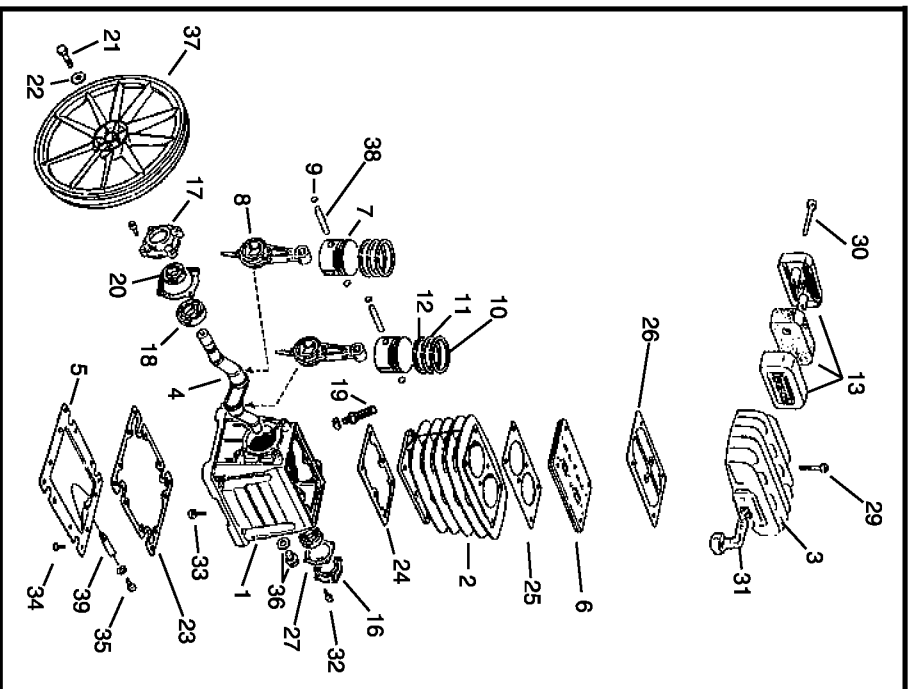

CAP6080WB

GAS POWERED WHEELBARROW AIR COMPRESSOR

Parts List for CAP6080WB Type 0

Item Number	Part Number	Description	Qty Required
1	000000-00	No Longer Available	1
2	000000-00	No Longer Available	1
3	000000-00	No Longer Available	1
4	000000-00	No Longer Available	1
5	000000-00	No Longer Available	1
6	000000-00	No Longer Available	1
7	000000-00	No Longer Available	2
8	000000-00	No Longer Available	2
9	AB9140040	CIRCLIP	4
10	000000-00	No Longer Available	2
11	000000-00	No Longer Available	2
12	000000-00	No Longer Available	2
13	000000-00	No Longer Available	1
16	000000-00	No Longer Available	1
17	000000-00	No Longer Available	1
18	000000-00	No Longer Available	1
19	000000-00	No Longer Available	1
20	000000-00	No Longer Available	1
21	000000-00	No Longer Available	1
22	000000-00	No Longer Available	1
23	000000-00	No Longer Available	1
24	000000-00	No Longer Available	1
24	000000-00	No Longer Available	1
25	000000-00	No Longer Available	1
26	000000-00	No Longer Available	1
27	000000-00	No Longer Available	1
29	000000-00	No Longer Available	4