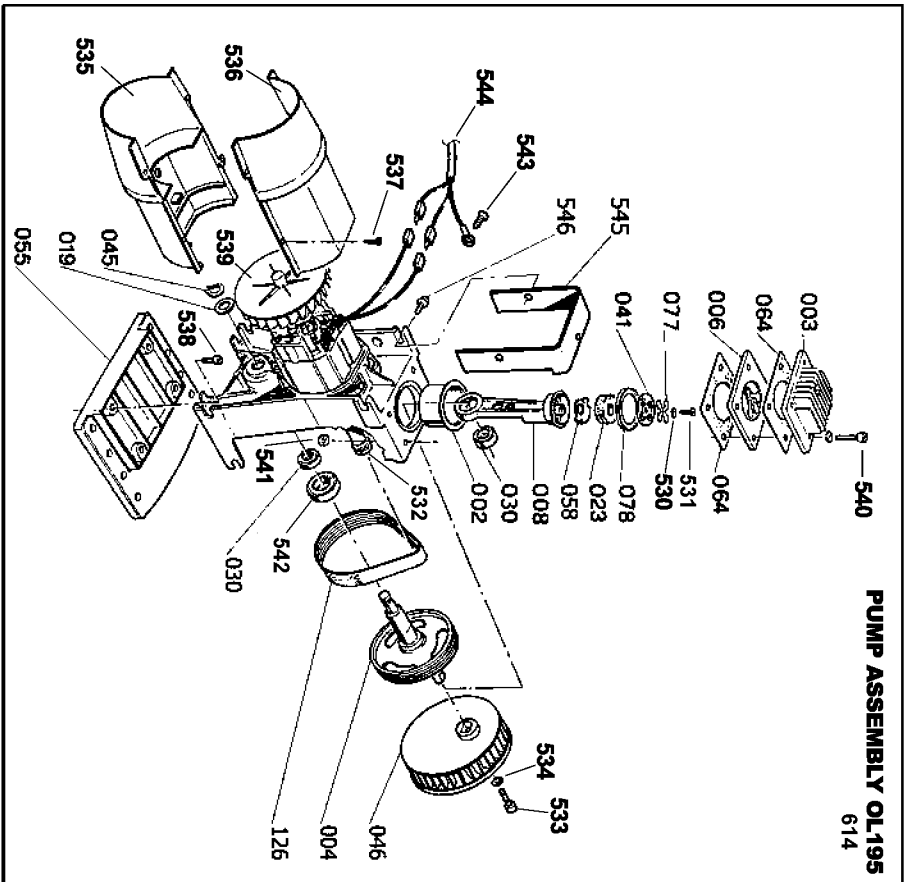

**CAP60P-OF AIR COMPRESSOR
 COMPRESOR DE AIRE CAP60P-OF
 COMPRESSEUR D'AIR CAP60P-OF**

Parts List for CAP60P-OF Type 0

Item Number	Part Number	Description	Qty Required
2	AB-A631000	CYLINDER	1
3	AB-A661400	PUMP HEAD	1
4	AB-A661262	CRANKSHAFT	1
6	AB-A640050	VALVE PLATE ASSY.	1
8	AB-A610101	CONNECTING ROD	1
19	AB-9004015	WASHER	1
23	AB-A681102	FILTER	1
30	AB-9170023	BEARING 6001 2RS	1
41	AB-A610300	CONNECTING ROD COVER	1
45	AB-9140210	SEEGER 12 UNI 7435	1
46	AB-9038193	FAN	1
49	AB-836530D	PLASTIC COVER	1
50	AB-9038195	BASE PLASTIC COVER V	1
55	AB-9038194	PLASTIC BASE	1
58	AB-9050365	BAFFLE PLATE (CONNEC	1
64	AB-A650300	CYL.-PLATE/PLATE-HEA	2
77	AB-9007012	INTAKE VALVE	1
78	AB-9040019	PISTON RING	1
103	AB-9038197	RUBBER FOOT	4
105	AB-9048025	NON RETURN VALVE 1/2	1
106	AB-9412204	QUICK COUPLING 1/4IN	1
107	AB-9050392	DRAIN TAP 1/4IN	1
108	AB-9051116	PRESSURE REDUCER A	1
109	AB-9052091	PRESSURE GAUGE 50	1
110	AB-9049049	SAFETY VALVE 1/4IN A	1
112	AB-9412469	ELBOW 1/4IN M DOB CO	1
126	AB-9075047	BELT	1

Parts List for CAP60P-OF Type 0

Item Number	Part Number	Description	Qty Required
533	AB-9101055	SCREW TCEI 5X16 SX	1
534	AB-9131010	WASHER 6X12X1.5	1
535	AB-9038190	LOW.PART MOTOR COVER	1
536	AB-9038191	UP.PART MOTOR COVER	1
537	AB-D031021	SCREW PARKER AB 3.9X	4
538	AB-9115011	SCREW TE 6X16	1
539	000000-00	No Longer Available	1
540	AB-9101556	SCREW	1
541	AB-9122331	NUT M6	1
542	AB-9170091	BEARING 6203 2Z	1
543	AB-9114042	SCREW TC 4X10	1
544	AB-9065304	CABLE	1
545	AB-9414702	BRACKET	1
546	AB-9412069	SCREW TC 6X16 WITH W	1
547	AB-9131520	WASHER-6X18X2	1
614	AB-9415905	PUMP ASSEMBLY	1
876	AB-9429999	VALVE PLATE ASSEMBLY	1