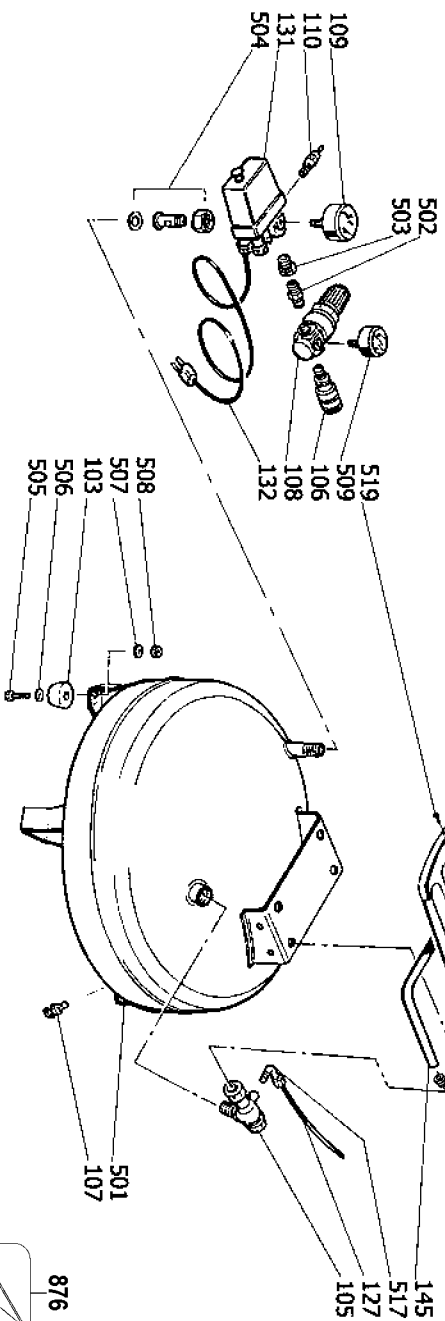

**CAP60P-OF AIR COMPRESSOR
 COMPRESOR DE AIRE CAP60P-OF
 COMPRESSEUR D'AIR CAP60P-OF**

Parts List for CAP60P-OF Type 0

Item Number	Part Number	Description	Qty Required
2	AB-A631000	CYLINDER	1
3	AB-A661400	PUMP HEAD	1
4	AB-A661262	CRANKSHAFT	1
6	AB-A640050	VALVE PLATE ASSY.	1
8	AB-A610101	CONNECTING ROD	1
19	AB-9004015	WASHER	1
23	AB-A681102	FILTER	1
30	AB-9170023	BEARING 6001 2RS	1
41	AB-A610300	CONNECTING ROD COVER	1
45	AB-9140210	SEEGER 12 UNI 7435	1
46	AB-9038193	FAN	1
49	AB-836530D	PLASTIC COVER	1
50	AB-9038195	BASE PLASTIC COVER V	1
55	AB-9038194	PLASTIC BASE	1
58	AB-9050365	BAFFLE PLATE (CONNEC	1
64	AB-A650300	CYL.-PLATE/PLATE-HEA	2
77	AB-9007012	INTAKE VALVE	1
78	AB-9040019	PISTON RING	1
103	AB-9038197	RUBBER FOOT	4
105	AB-9048025	NON RETURN VALVE 1/2	1
106	AB-9412204	QUICK COUPLING 1/4IN	1
107	AB-9050392	DRAIN TAP 1/4IN	1
108	AB-9051116	PRESSURE REDUCER A	1
109	AB-9052091	PRESSURE GAUGE 50	1
110	AB-9049049	SAFETY VALVE 1/4IN A	1
112	AB-9412469	ELBOW 1/4IN M DOB CO	1
126	AB-9075047	BELT	1

Parts List for CAP60P-OF Type 0

Item Number	Part Number	Description	Qty Required
127	AB-9270006	RILSAN TUBE 4/6	1
131	AB-9063096	PRESS.SW.4W 3/8IN VA	1
132	AB-9412185	POWER CORD USA	1
145	AB-9414680	SEND.PIPE	1
146	7041070000	FERRULE	2
501	AB-9080351022	YELLOW TANK	1
502	AB-9050373	DOUBLE SCREW 1/4IN G	1
503	AB-9053110	REDUCTION 3/8IN 1/4I	1
504	AB-9050371	KIT CONNECTION	1
505	AB-9101315	SCREW HC W/WAS.8X25	4
506	AB-9412016	WASHER 8X24X2	4
507	AB-9134330	WASHER	4
508	AB-9412015	NUT M8 ZN	4
509	AB-9052092	PRESSURE GAUGE 40	1
510	AB-9101316	SCREW HCEI 8X30 8.8	4
511	AB-9038198	HANDLE COVER	1
512	AB-9038138	HANDLE	1
513	AB-9412224	SCREW CHC M6X20	1
514	AB-9412053	SCREW CHC M6X30	1
515	AB-9412352	NUT M6	1
516	AB-9142572	SCREW PARKER 4.2X25	2
517	AB-9050372	ELBOW	1
519	AB-9142592	SCREW-PARKER AB 3.9X	1
520	AB-9412518	SCREW PARKER 5X16	1
530	AB-9007013	VALVE LIMITATOR	1
531	AB-9011004	SCREW TORX M5X16 TT	1
532	AB-9170096	BEARING 6001 2Z	1