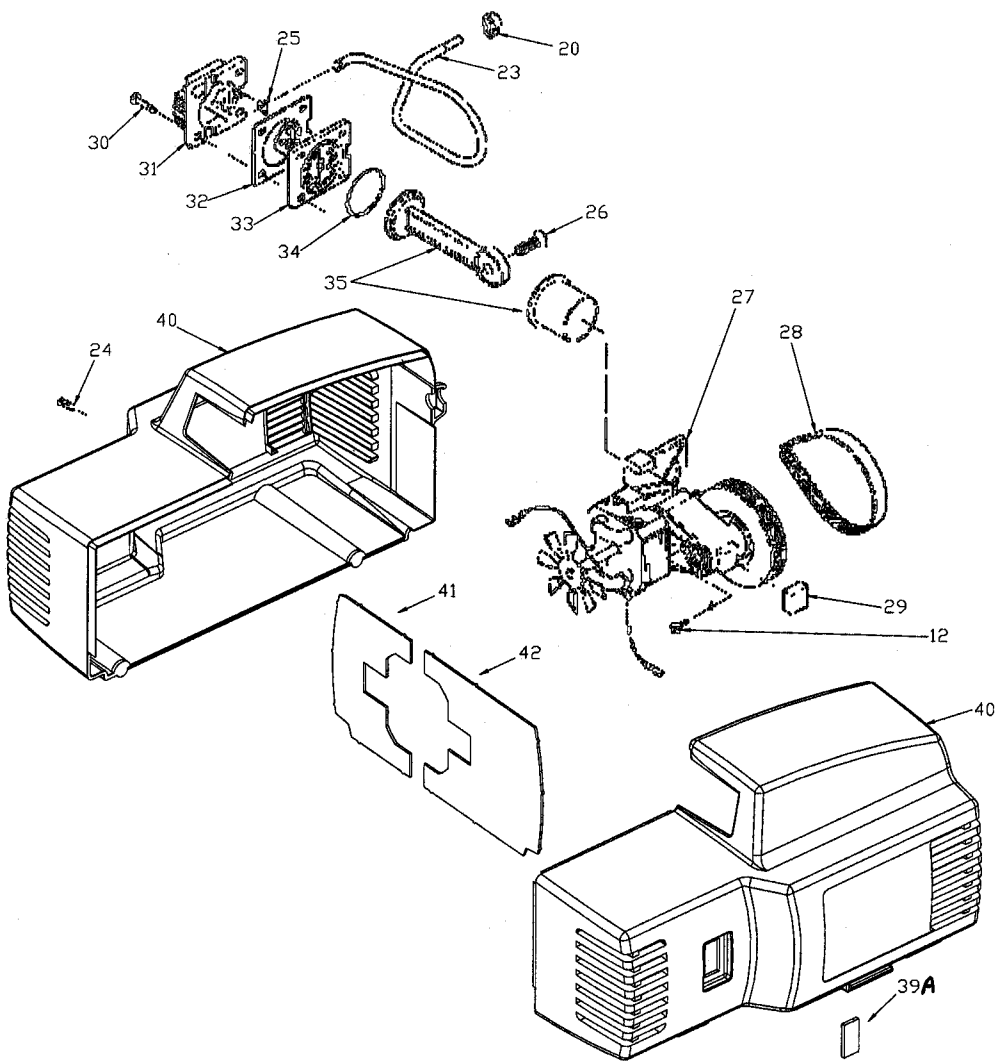

PORTER-CABLE PANCAKE COMPRESSOR

WARNING: Electrical repairs should only be attempted by trained repairmen. Contact the nearest Porter-Cable Service Center or other competent repair center

CF1400

Parts List for CF1400 Type 1

Item Number	Part Number	Description	Qty Required
2	SSF-621	SCREW .250-14X.625 F	10
2	SSF-621	SCREW .250-14X.625 F	10
3	CAC-359	COVER PRES SWITCH	1
4	Z-D22857	SWITCH PRES 4PORT 10	1
5	438010040063	HEYCO BUSHINGS	1
5	SSW-7367	BUSHING STRAIN RELIE	1
6	SSP-6021	BUSHING REDUCER 1/8-	1
7	N044990	NIPPLE CLOSE 1/4-18	1
8	Z-D23004	GAUGE 1.5OD 200PSI .	1
9	A19513	BODY QC .250 IND .25	1
10	CAC-4296-1	REGULATOR 3PORT P2 L	1
11	TIA-4150	VALVE SAFETY 150 .25	1
12	SUDL-9-1	SCREW #8-32X.375/.34	10
13	SSW-7480	BUSHING STRAIN RELIE	1
14	SSP-480	NIPPLE 1/4-18 NPT X	1
15	K-0440	KIT ISOLATOR W/SCREW	4
15	K-0440	KIT ISOLATOR W/SCREW	1
16	K-0440	KIT ISOLATOR W/SCREW	4
17	A17038	DRAIN VALVE	1
18	000000-00	No Longer Available	1
19	A19713	VALVE CHECK 1/2NPT X	1
20	CAC-1206-1	CLAMP HOSE .250 ID H	1
21	CAC-1254	ISOLATOR PUMP	1
22	SSP-537	FITTING 90DEG ELBOW	1
23	A12368	OUTLET TUBE	1
24	SSF-3156	SCREW #10-9X.500 THD	10
25	N044359	TUBE SEAL	1

Parts List for CF1400 Type 1

Item Number	Part Number	Description	Qty Required
26	A19123	SCREW	10
27	Z-CAC-4130-2	ASSY ENDBELL 10A UMC	1
28	CAC-1342	BELT TIMING GOODYEAR	1
29	D25731	ISOLATOR PUMP	1
30	SSF-995	SCREW #10-24X.875 HH	10
31	CAC-1196	HEAD UMC	1
32	Z-D24819	GASKET HEAD UMC GRAP	1
33	N017592SV	VALVE PLATE ASSY	1
34	SSG-8169	ORING 2.132/2.096ID	10
35	N036518	CON ROD ASSY	1
38	AC-0539	ASSY CORD POWER	1
39	H-7047	HOSE 1/4 AIR	1
39	CAC-1283	COVER SWITCH UMC	1
40	000000-00	No Longer Available	1
40	AC-0184	SHROUD UMC LEFT V-2	1
41	000000-00	No Longer Available	1
42	000000-00	No Longer Available	1
50	AC-0534-1	CORD MOTOR UMC PANCA	1
51	N008806	LABEL HOT SURFACE TR	1
52	000000-00	No Longer Available	1
53	000000-00	No Longer Available	1
54	N008802	LABEL WARNING	1
55	LA-3092-1	LABEL WARNING DRAIN	1