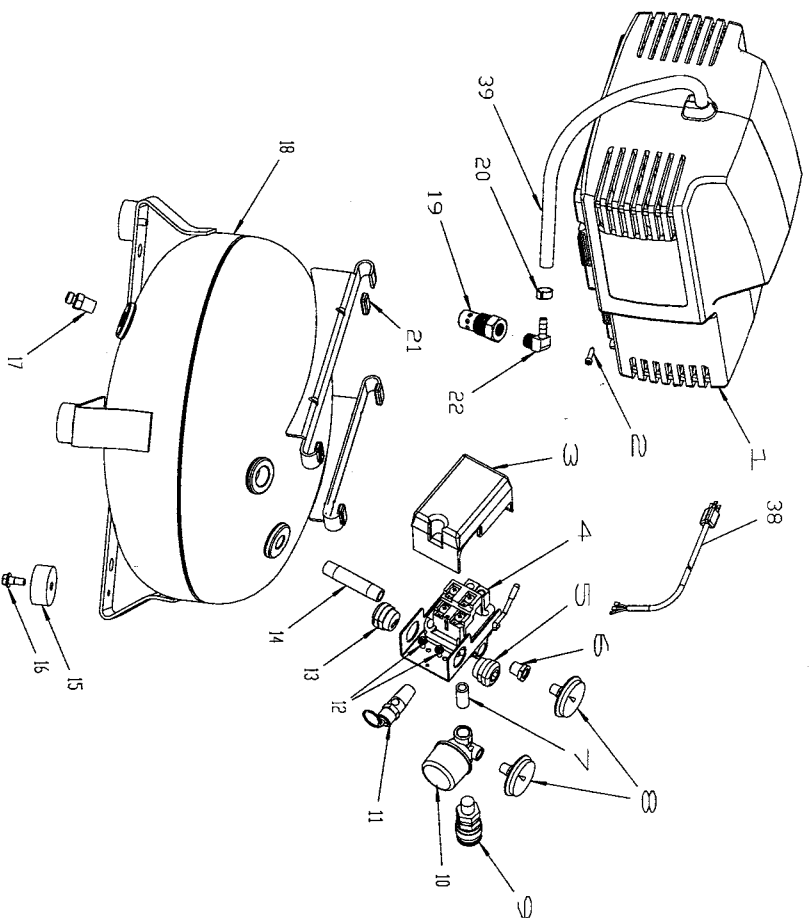

PORTER-CABLE PANCAKE COMPRESSOR

WARNING: Electrical repairs should only be attempted by trained repairmen. Contact the nearest Porter-Cable Service Center or other competent repair center

CF1400

Parts List for CF1400 Type 1

Item Number	Part Number	Description	Qty Required
2	SSF-621	SCREW .250-14X.625 F	10
2	SSF-621	SCREW .250-14X.625 F	10
3	CAC-359	COVER PRES SWITCH	1
4	Z-D22857	SWITCH PRES 4PORT 10	1
5	438010040063	HEYCO BUSHINGS	1
5	SSW-7367	BUSHING STRAIN RELIE	1
6	SSP-6021	BUSHING REDUCER 1/8-	1
7	N044990	NIPPLE CLOSE 1/4-18	1
8	Z-D23004	GAUGE 1.5OD 200PSI .	1
9	A19513	BODY QC .250 IND .25	1
10	CAC-4296-1	REGULATOR 3PORT P2 L	1
11	TIA-4150	VALVE SAFETY 150 .25	1
12	SUDL-9-1	SCREW #8-32X.375/.34	10
13	SSW-7480	BUSHING STRAIN RELIE	1
14	SSP-480	NIPPLE 1/4-18 NPT X	1
15	K-0440	KIT ISOLATOR W/SCREW	4
15	K-0440	KIT ISOLATOR W/SCREW	1
16	K-0440	KIT ISOLATOR W/SCREW	4
17	A17038	DRAIN VALVE	1
18	000000-00	No Longer Available	1
19	A19713	VALVE CHECK 1/2NPT X	1
20	CAC-1206-1	CLAMP HOSE .250 ID H	1
21	CAC-1254	ISOLATOR PUMP	1
22	SSP-537	FITTING 90DEG ELBOW	1
23	A12368	OUTLET TUBE	1
24	SSF-3156	SCREW #10-9X.500 THD	10
25	N044359	TUBE SEAL	1

Parts List for CF1400 Type 1

Item Number	Part Number	Description	Qty Required
26	A19123	SCREW	10
27	Z-CAC-4130-2	ASSY ENDBELL 10A UMC	1
28	CAC-1342	BELT TIMING GOODYEAR	1
29	D25731	ISOLATOR PUMP	1
30	SSF-995	SCREW #10-24X.875 HH	10
31	CAC-1196	HEAD UMC	1
32	Z-D24819	GASKET HEAD UMC GRAP	1
33	N017592SV	VALVE PLATE ASSY	1
34	SSG-8169	ORING 2.132/2.096ID	10
35	N036518	CON ROD ASSY	1
38	AC-0539	ASSY CORD POWER	1
39	H-7047	HOSE 1/4 AIR	1
39	CAC-1283	COVER SWITCH UMC	1
40	000000-00	No Longer Available	1
40	AC-0184	SHROUD UMC LEFT V-2	1
41	000000-00	No Longer Available	1
42	000000-00	No Longer Available	1
50	AC-0534-1	CORD MOTOR UMC PANCA	1
51	N008806	LABEL HOT SURFACE TR	1
52	000000-00	No Longer Available	1
53	000000-00	No Longer Available	1
54	N008802	LABEL WARNING	1
55	LA-3092-1	LABEL WARNING DRAIN	1