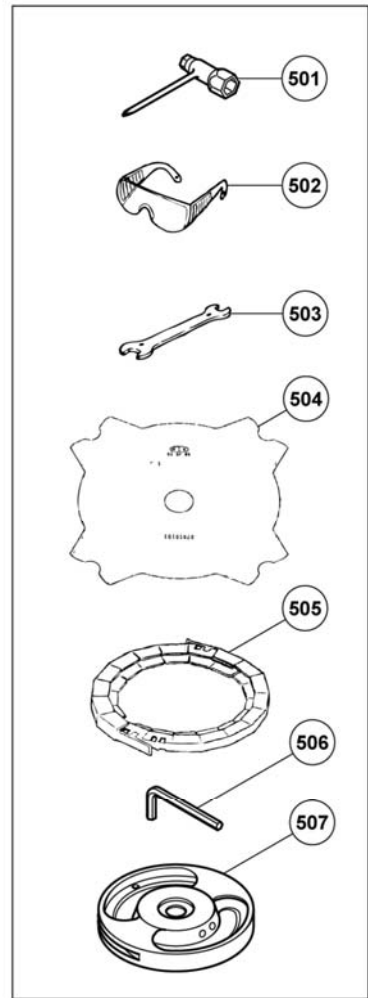

ENGINE TOOL PARTS LIST

ENGINE GRASS CUTTER
Model CG24EKSL

2010 • 06 • 24
(E1)

形名
CG24EKS(1/4)

ENGINE-2

RECOIL STARTER

OPERATION PIPE

GEAR CASE

Rev.3

形名
CG24EKS (3/4)

CARBURETOR

FUEL TANK

NYLON HEAD

Rev.1

形名
CG24EKS (4/4)

Parts