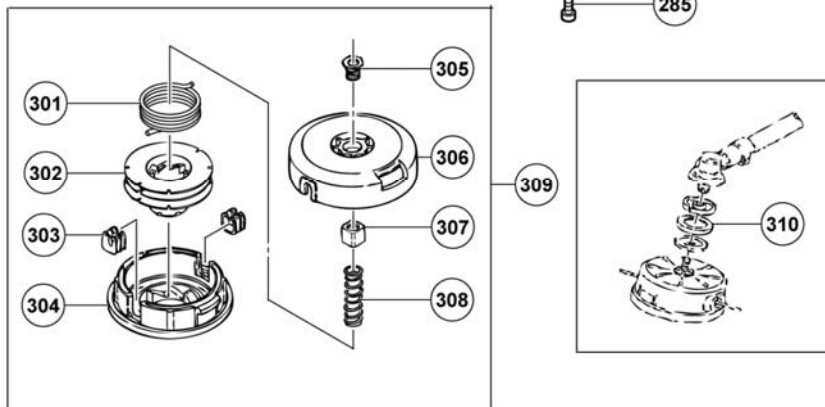

CARBURETOR

FUEL TANK

NYLON HEAD

Rev.1

形名
CG24EKS (4/4)