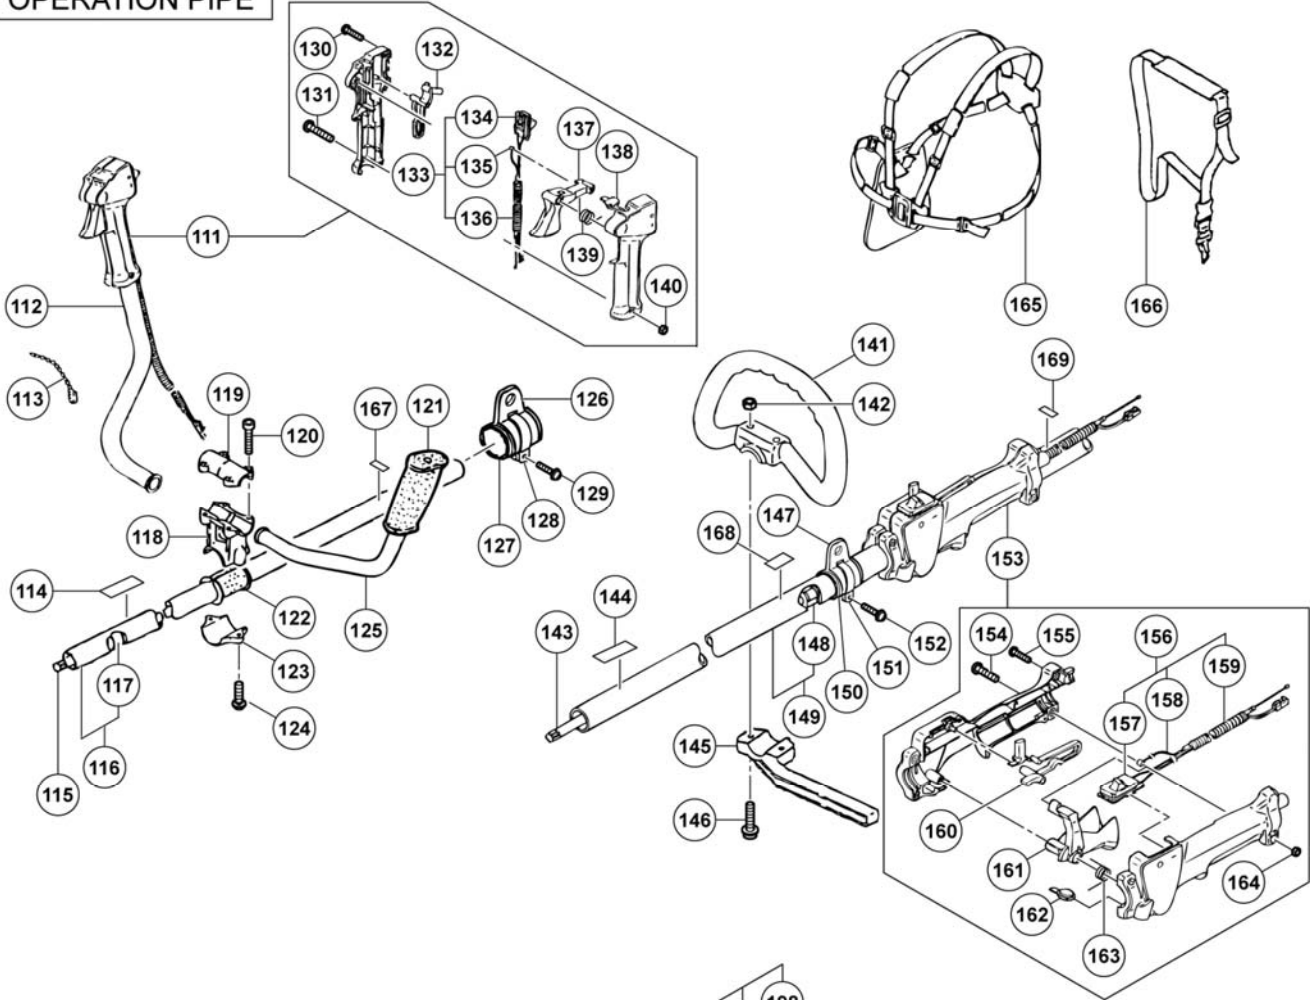

ENGINE TOOL PARTS LIST

ENGINE GRASS CUTTER
Model CG24EKSL

2010 • 06 • 24
(E1)

形名
CG24EKS(1/4)

ENGINE-2

RECOIL STARTER

OPERATION PIPE

GEAR CASE

Rev.3

形名
CG24EKS (3/4)

CARBURETOR

FUEL TANK

NYLON HEAD

Rev.1

形名
CG24EKS (4/4)

Parts