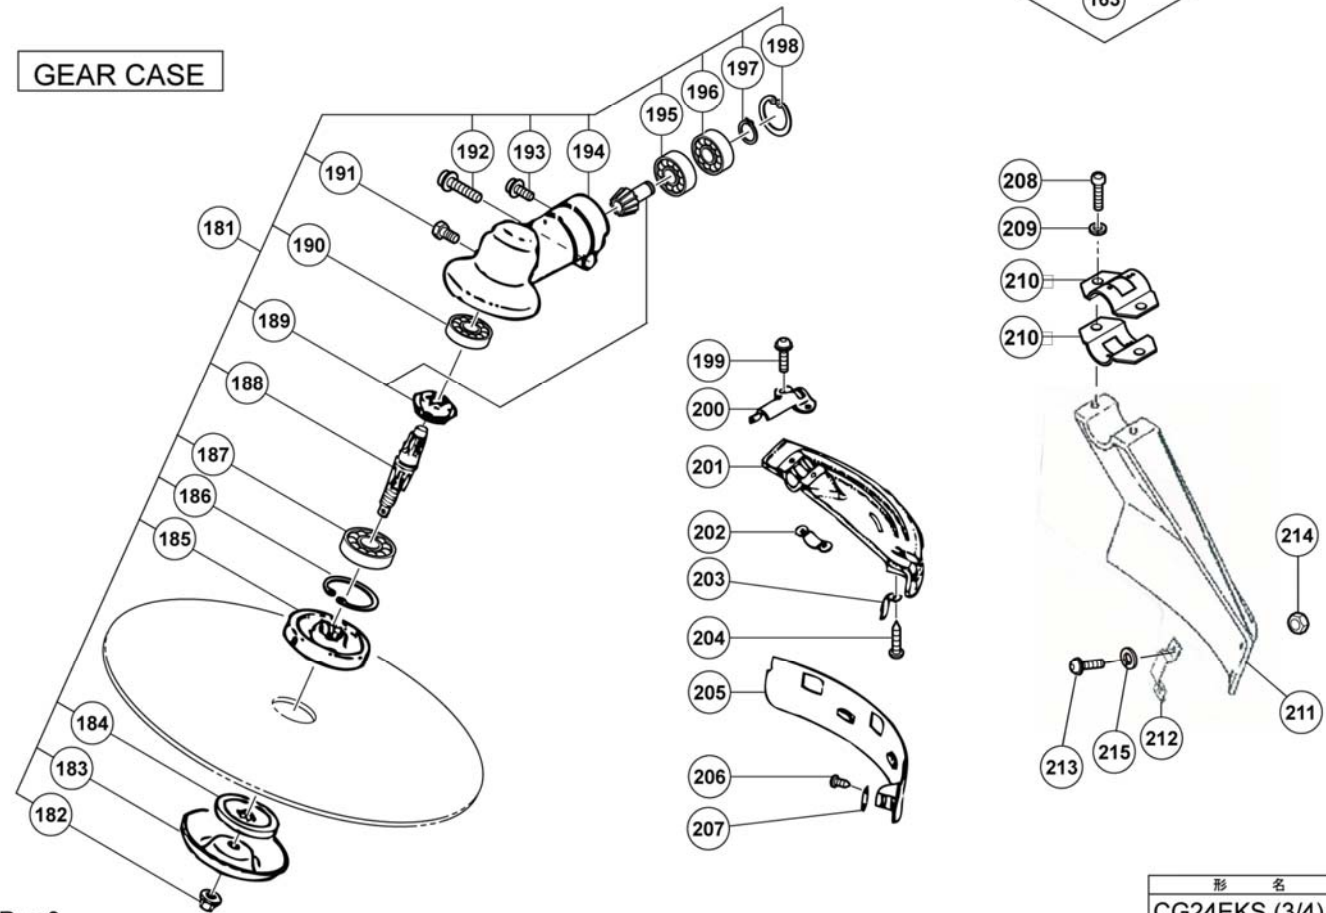

ENGINE TOOL PARTS LIST

ENGINE GRASS CUTTER
Model CG24EKSL

2010 • 06 • 24
(E1)

形名
CG24EKS(1/4)

ENGINE-2

RECOIL STARTER

OPERATION PIPE

GEAR CASE

Rev.3

形名
CG24EKS (3/4)

CARBURETOR

FUEL TANK

NYLON HEAD

Rev.1

形名
CG24EKS (4/4)

Parts