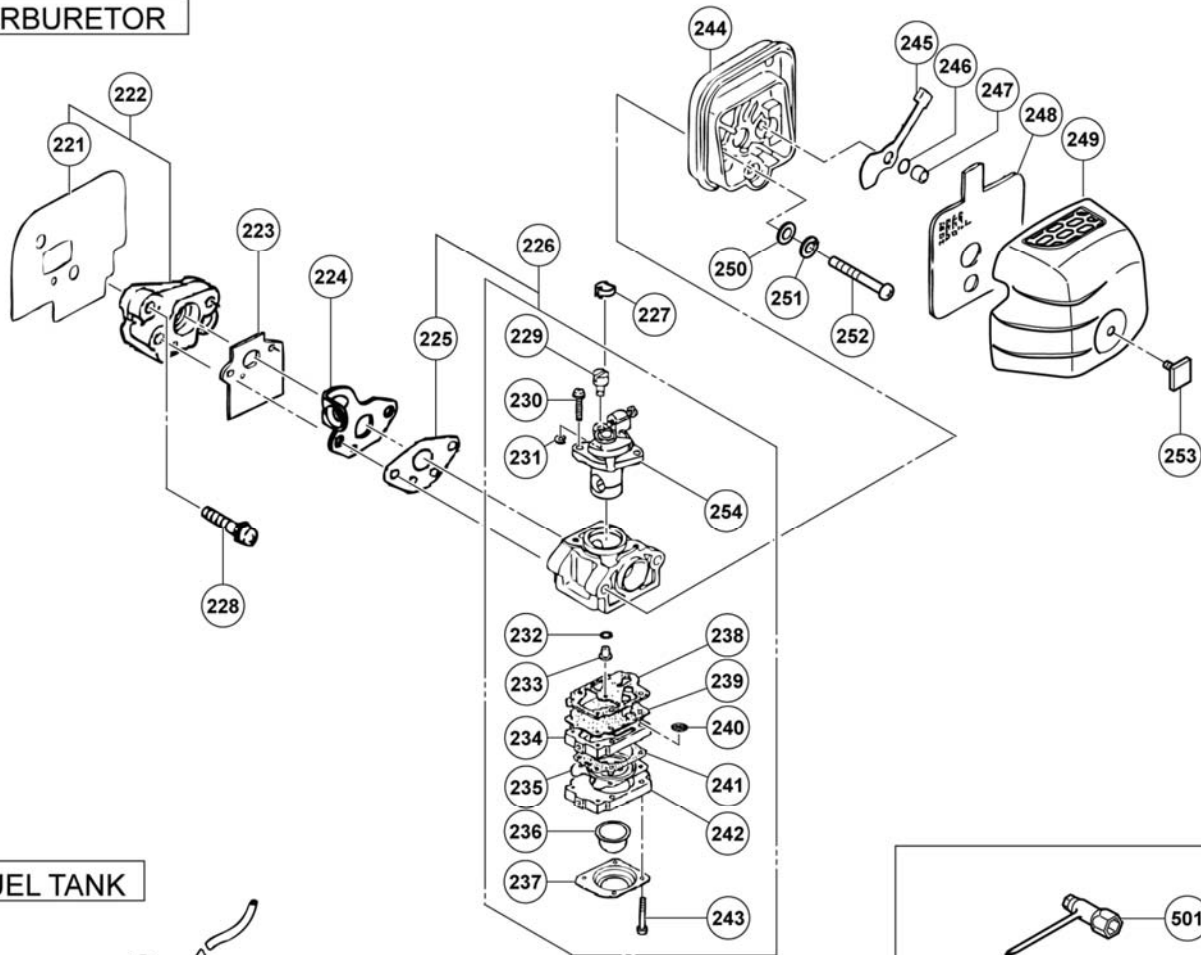

ENGINE TOOL PARTS LIST

ENGINE GRASS CUTTER
Model CG24EKSL

2010 • 06 • 24
(E1)

形名
CG24EKS(1/4)

ENGINE-2

RECOIL STARTER

OPERATION PIPE

GEAR CASE

Rev.3

形名
CG24EKS (3/4)

CARBURETOR

FUEL TANK

NYLON HEAD

Rev.1

形名
CG24EKS (4/4)

Parts