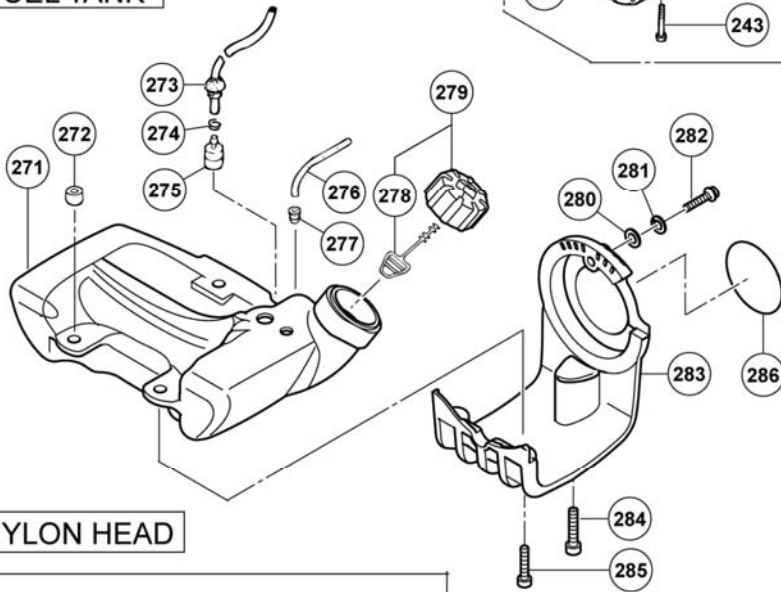

ENGINE TOOL PARTS LIST

ENGINE GRASS CUTTER
Model CG24EKSL

2010 • 06 • 24
(E1)

形名
CG24EKS(1/4)

ENGINE-2

RECOIL STARTER

OPERATION PIPE

GEAR CASE

Rev.3

形名
CG24EKS (3/4)

CARBURETOR

FUEL TANK

NYLON HEAD

Rev.1

形名
CG24EKS (4/4)

Parts