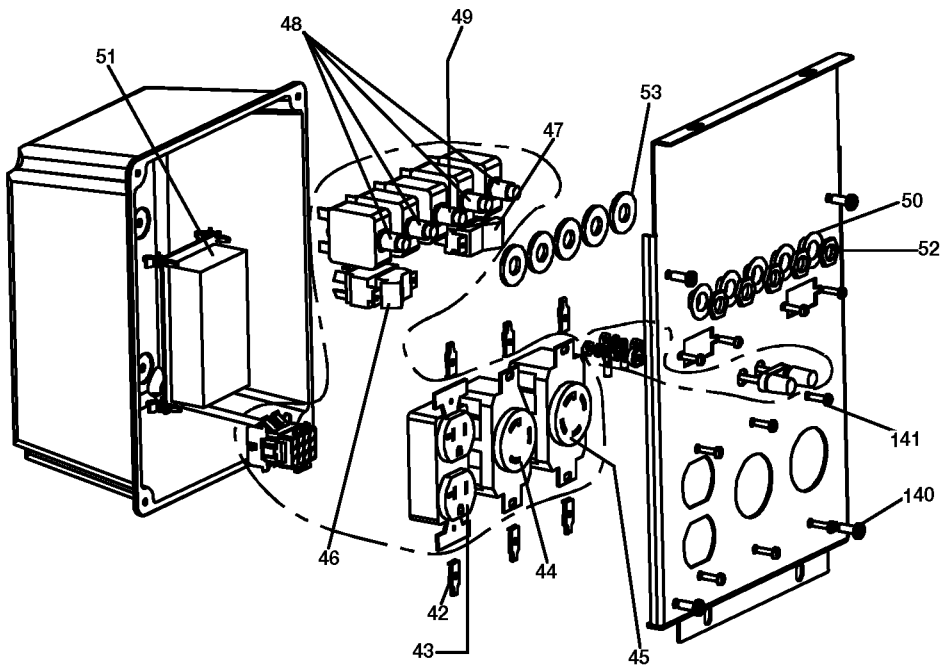

26 ORIENT WITH VENTS DOWNWARD AS SHOWN

27  
28 TORQUE  
204-264 IN-LBS

30 TORQUE UNTIL THREADS RUN OUT

36 TORQUE 60-70 IN-LBS

39 TORQUE 30-40 IN-LBS

33 TORQUE 120-144 IN-LBS

40 INSERT INTO O-RING  
GROOVE, PART OF 10

SCALE 1:1  
CAPACITOR WIRING

TORQUE 10 IN-LBS 55

## Parts List for CGBV4000 Type 1

Item Number	Part Number	Description	Qty Required
1	000000-00	No Longer Available	1
2	91895680	SCREW .250-20X.750 H	10
3	GS-0227	CLAMP FUEL .50	1
4	5140123-06	SCREW	10
5	330016-13	WASHER	10
6	SSF-8150	NUT .312-18 UNC HEX	10
7	N017772	LOCK WASHER	10
8	GS-0118	STRAP GROUND	1
10	Z-GS-0650-1	TANK FUEL 4G	1
11	000000-00	No Longer Available	1
12	SSN-632	WASHER .875 OD .375	10
13	GS-0443	CAP FUEL TANK	1
14	Z-A14582	HOSE FUEL	1
15	N103455	GROMMET	1
16	000000-00	No Longer Available	1
18	GS-0117	LUG GROUND	1
19	D22311	SCREW .313-18X.875 U	10
20	GS-0033	ISOLATOR VIBRATION 1	1
21	GS-0433	ISOLATOR	1
22	SSF-553-1	SCREW #10-24X.563 TH	10
23	GS-0437	DRAIN COCK	1
24	GS-0077	COVER END BLANK	1
25	SSF-3158-1	SCREW #10-24X.750 TH	10
26	000000-00	No Longer Available	1
27	SSN-619	WASHER .375 SPRING L	10
28	5140125-93	SCREW	10
30	GS-0110	BOLT STATOR THRU 130	1

## Parts List for CGBV4000 Type 1

Item Number	Part Number	Description	Qty Required
56	GS-0763	CLIP SNAP-IN FUEL LI	1
140	SSF-3156	SCREW #10-9X.500 THD	10
141	SSF-583	SCREW #6-32X.500 PAN	10
856	GS-0082	DIODE DSA	1