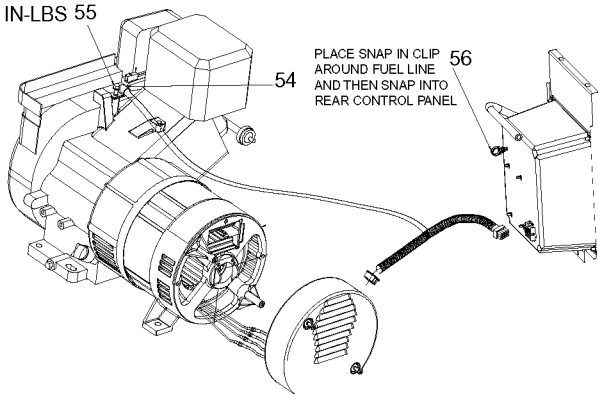

26 ORIENT WITH VENTS DOWNWARD AS SHOWN

27  
28 TORQUE  
204-264 IN-LBS

30 TORQUE UNTIL THREADS RUN OUT

36 TORQUE 60-70 IN-LBS

39 TORQUE 30-40 IN-LBS

33 TORQUE 120-144 IN-LBS

40 INSERT INTO O-RING  
GROOVE, PART OF 10

SCALE 1:1  
CAPACITOR WIRING

TORQUE 10 IN-LBS 55

## Parts List for CGBV4000 Type 1

Item Number	Part Number	Description	Qty Required
1	000000-00	No Longer Available	1
2	91895680	SCREW .250-20X.750 H	10
3	GS-0227	CLAMP FUEL .50	1
4	5140123-06	SCREW	10
5	330016-13	WASHER	10
6	SSF-8150	NUT .312-18 UNC HEX	10
7	N017772	LOCK WASHER	10
8	GS-0118	STRAP GROUND	1
10	Z-GS-0650-1	TANK FUEL 4G	1
11	000000-00	No Longer Available	1
12	SSN-632	WASHER .875 OD .375	10
13	GS-0443	CAP FUEL TANK	1
14	Z-A14582	HOSE FUEL	1
15	N103455	GROMMET	1
16	000000-00	No Longer Available	1
18	GS-0117	LUG GROUND	1
19	D22311	SCREW .313-18X.875 U	10
20	GS-0033	ISOLATOR VIBRATION 1	1
21	GS-0433	ISOLATOR	1
22	SSF-553-1	SCREW #10-24X.563 TH	10
23	GS-0437	DRAIN COCK	1
24	GS-0077	COVER END BLANK	1
25	SSF-3158-1	SCREW #10-24X.750 TH	10
26	000000-00	No Longer Available	1
27	SSN-619	WASHER .375 SPRING L	10
28	5140125-93	SCREW	10
30	GS-0110	BOLT STATOR THRU 130	1