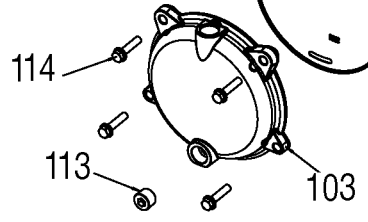

Orient top two rings
so that the gaps
are 90°-120° apart

Torque
84-120
in.-lbs.

Torque 162-198 in.-lbs.

Parts List for CLFCP350 Type 0

Item Number	Part Number	Description	Qty Required
1	000000-00	No Longer Available	1
3	ACG-19	ISOLATOR 3 POINT MOU	2
4	ACG-18	CUP SADDLE MOUNT	2
5	91895680	SCREW .250-20X.750 H	10
6	D22099	SHROUD NON SEARS DDO	1
7	ACG-408	ASSY FASTENER	1
8	AC-0261	GRIP HANDLE 1.00 TUB	1
9	D20204	VALVE CHECK 1/2NPT X	1
11	SSP-7811	ASSY NUT SLEEVE 1/4	1
13	A17038	DRAIN VALVE	1
14	D24721	KIT ISOLATOR W/SCREW	1
15	SSG-3105	ORING 306/296ID 073/	1
16	D24050	TUBE OUTLET .375 OD	1
17	SSP-7821-1	NUT .563-18 UNF HEX	1
18	N022307	FILTER ASSY.	1
18	N022053	FILTER REPLACEMENT	1
18	D24322	FILTER REPLACEMENT	1
19	SSP-517	BUSHING HEX REDUCER	1
20	D23699	NIPPLE .25NPT X 2.0	1
21	Z-D29392	SWITCH PRES 150-180	1
22	TIA-4200	VALVE SAFETY 200 .25	1
24	Z-D29476	GAUGE 1.5OD 300PSI .	1
27	D23299	FITTING 45DG ELBOW B	1
29	CAC-1206-1	CLAMP HOSE .250 ID H	1
30	D28086	TUBE PRESSURE RELIEF	1
31	D24113	HOSE TUBE MANIFOLD .	1
32	D26616	CORD POWER SJOW 14GA	1