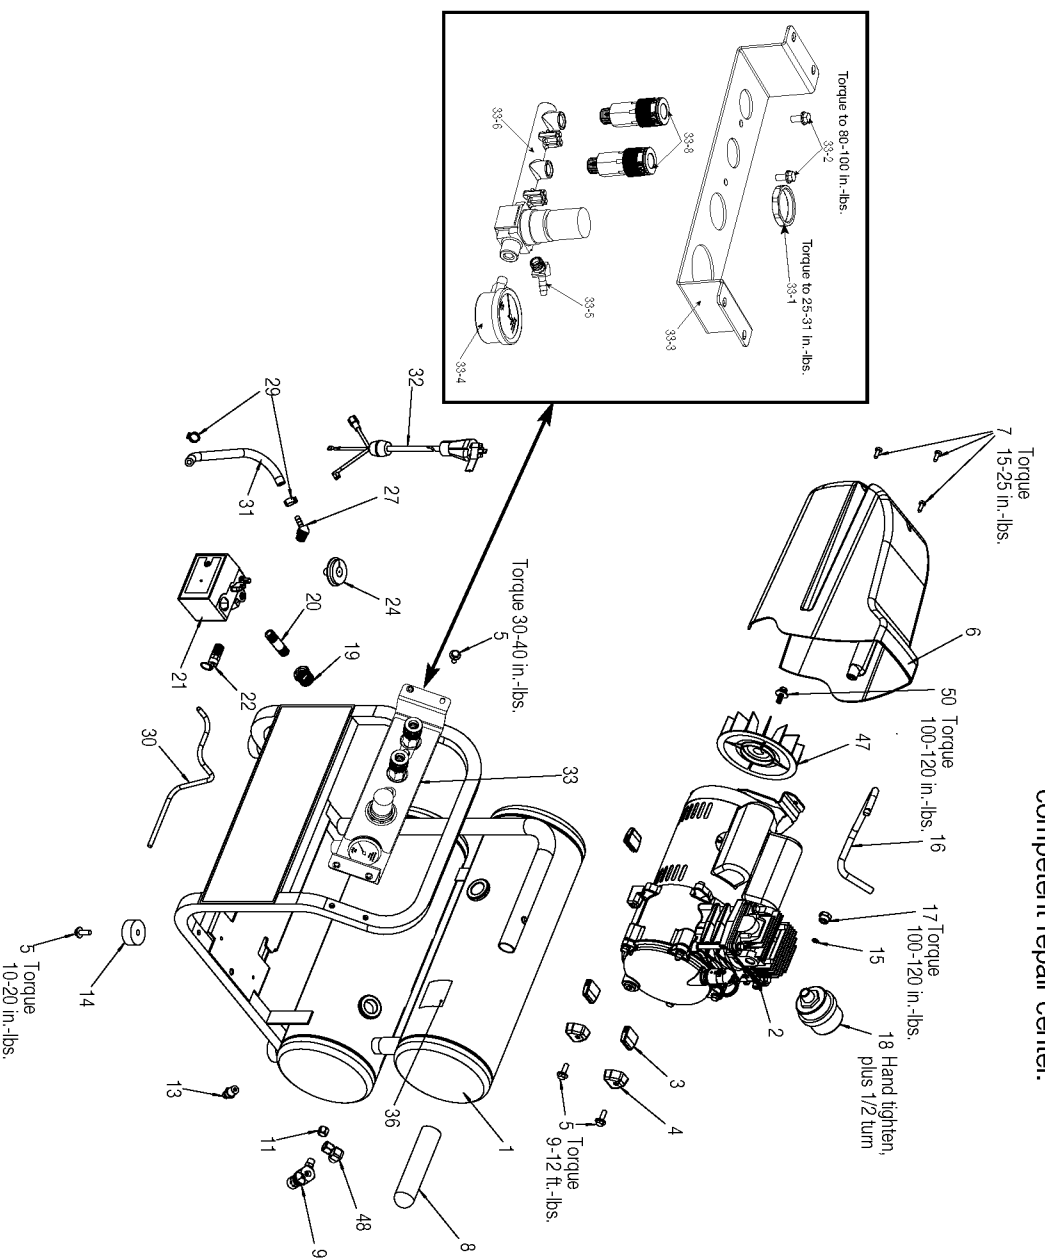

PORTER-CABLE

Side Stack Compressor

CLFCP350

WARNING: Electrical repairs should only be attempted by trained repairmen. Contact the nearest Porter-Cable Service Center or other competent repair center.