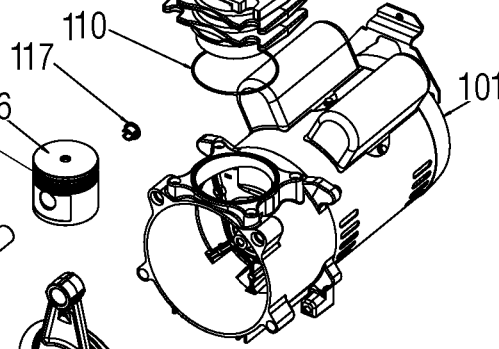

Orient top two rings
so that the gaps
are 90°-120° apart

Torque
84-120
in.-lbs.

Torque 162-198 in.-lbs.

Parts List for CLFCP350 Type 0

Item Number	Part Number	Description	Qty Required
1	000000-00	No Longer Available	1
3	ACG-19	ISOLATOR 3 POINT MOU	2
4	ACG-18	CUP SADDLE MOUNT	2
5	91895680	SCREW .250-20X.750 H	10
6	D22099	SHROUD NON SEARS DDO	1
7	ACG-408	ASSY FASTENER	1
8	AC-0261	GRIP HANDLE 1.00 TUB	1
9	D20204	VALVE CHECK 1/2NPT X	1
11	SSP-7811	ASSY NUT SLEEVE 1/4	1
13	A17038	DRAIN VALVE	1
14	D24721	KIT ISOLATOR W/SCREW	1
15	SSG-3105	ORING 306/296ID 073/	1
16	D24050	TUBE OUTLET .375 OD	1
17	SSP-7821-1	NUT .563-18 UNF HEX	1
18	N022307	FILTER ASSY.	1
18	N022053	FILTER REPLACEMENT	1
18	D24322	FILTER REPLACEMENT	1
19	SSP-517	BUSHING HEX REDUCER	1
20	D23699	NIPPLE .25NPT X 2.0	1
21	Z-D29392	SWITCH PRES 150-180	1
22	TIA-4200	VALVE SAFETY 200 .25	1
24	Z-D29476	GAUGE 1.5OD 300PSI .	1
27	D23299	FITTING 45DG ELBOW B	1
29	CAC-1206-1	CLAMP HOSE .250 ID H	1
30	D28086	TUBE PRESSURE RELIEF	1
31	D24113	HOSE TUBE MANIFOLD .	1
32	D26616	CORD POWER SJOW 14GA	1