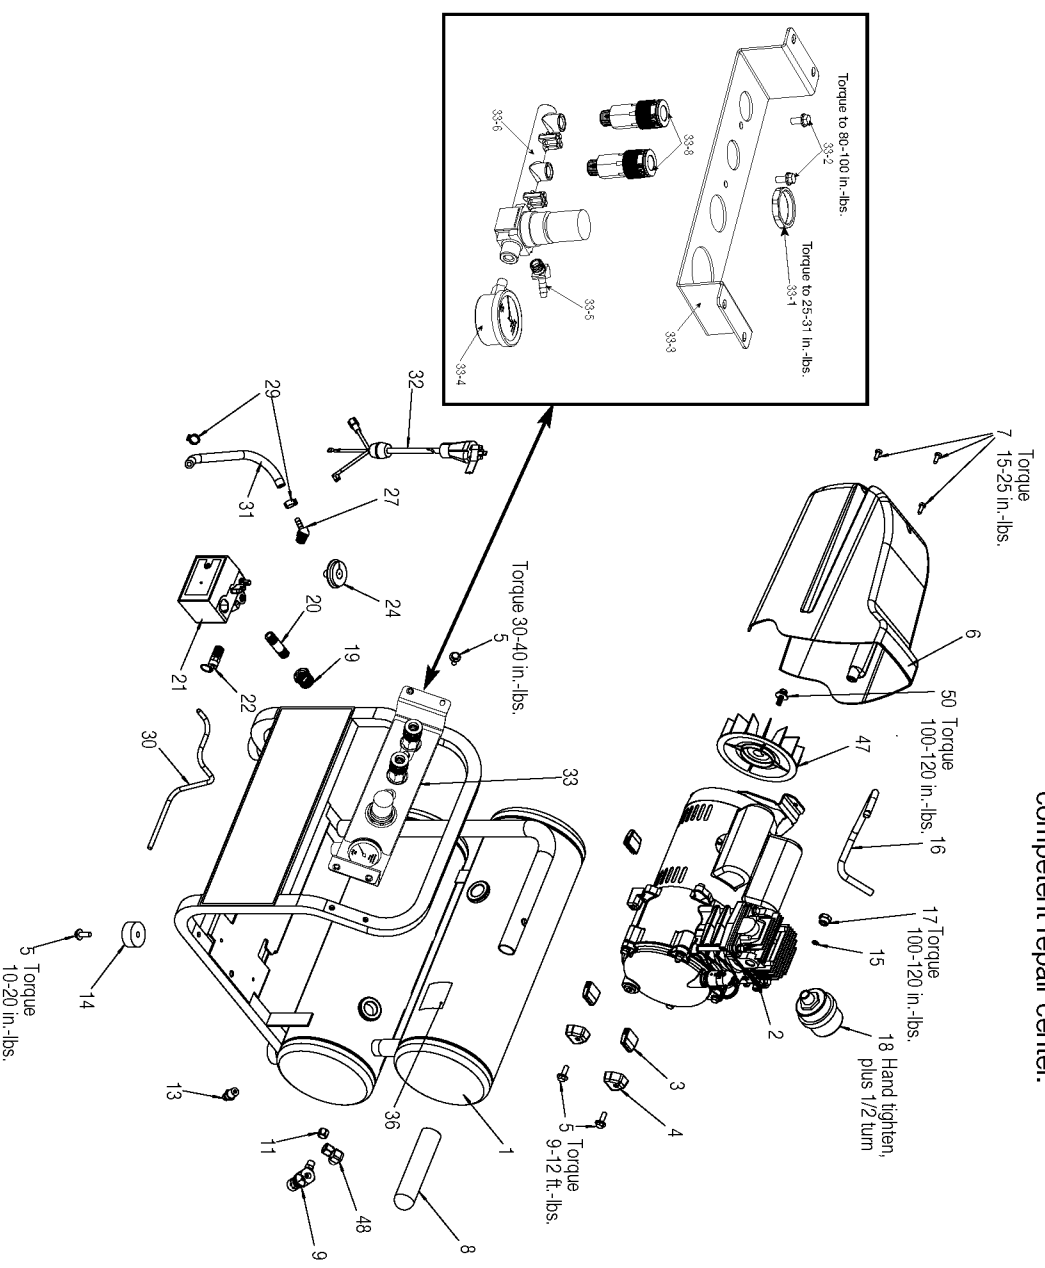

PORTER-CABLE

Side Stack Compressor

CLFCP350

WARNING: Electrical repairs should only be attempted by trained repairmen. Contact the nearest Porter-Cable Service Center or other competent repair center.