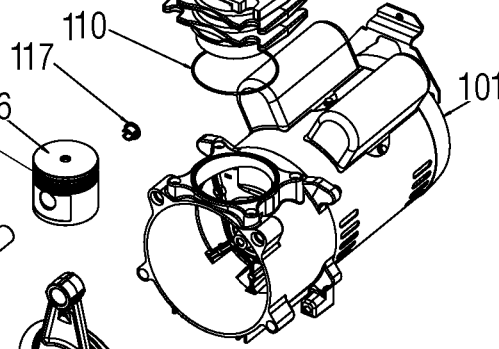

PORTER-CABLE

Side Stack Compressor

CLFCP350

WARNING: Electrical repairs should only be attempted by trained repairmen. Contact the nearest Porter-Cable Service Center or other competent repair center.

Torque
84-120 in.-lbs. 106

Orient top two rings
so that the gaps
are 90°-120° apart

Torque
84-120
in.-lbs.

Torque 162-198 in.-lbs.

Parts List for CLFCP350 Type 1

Item Number	Part Number	Description	Qty Required
1	000000-00	No Longer Available	1
3	ACG-19	ISOLATOR 3 POINT MOU	2
4	ACG-18	CUP SADDLE MOUNT	2
5	91895680	SCREW .250-20X.750 H	10
6	D22099	SHROUD NON SEARS DDO	1
7	ACG-408	ASSY FASTENER	1
8	AC-0261	GRIP HANDLE 1.00 TUB	1
9	D20204	VALVE CHECK 1/2NPT X	1
11	SSP-7811	ASSY NUT SLEEVE 1/4	1
13	A17038	DRAIN VALVE	1
14	D24721	KIT ISOLATOR W/SCREW	1
15	SSG-3105	ORING 306/296ID 073/	1
16	D24050	TUBE OUTLET .375 OD	1
17	SSP-7821-1	NUT .563-18 UNF HEX	1
18	N022307	FILTER ASSY.	1
18	N022053	FILTER REPLACEMENT	1
18	D24322	FILTER REPLACEMENT	1
19	SSP-517	BUSHING HEX REDUCER	1
20	D23699	NIPPLE .25NPT X 2.0	1
21	Z-D29392	SWITCH PRES 150-180	1
22	A01982	SAFETY VALVE	1
24	000000-00	No Longer Available	1
27	000000-00	No Longer Available	1
29	CAC-1206-1	CLAMP HOSE .250 ID H	1
30	D28086	TUBE PRESSURE RELIEF	1
31	D24113	HOSE TUBE MANIFOLD .	1
32	D26616	CORD POWER SJOW 14GA	1