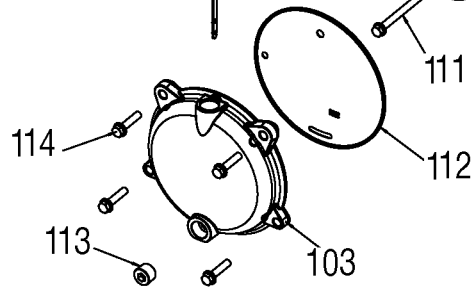

Orient top two rings
so that the gaps
are 90°-120° apart

Torque
84-120
in.-lbs.

Torque 162-198 in.-lbs.

Parts List for CLFCP350 Type 1

Item Number	Part Number	Description	Qty Required
1	000000-00	No Longer Available	1
3	ACG-19	ISOLATOR 3 POINT MOU	2
4	ACG-18	CUP SADDLE MOUNT	2
5	91895680	SCREW .250-20X.750 H	10
6	D22099	SHROUD NON SEARS DDO	1
7	ACG-408	ASSY FASTENER	1
8	AC-0261	GRIP HANDLE 1.00 TUB	1
9	D20204	VALVE CHECK 1/2NPT X	1
11	SSP-7811	ASSY NUT SLEEVE 1/4	1
13	A17038	DRAIN VALVE	1
14	D24721	KIT ISOLATOR W/SCREW	1
15	SSG-3105	ORING 306/296ID 073/	1
16	D24050	TUBE OUTLET .375 OD	1
17	SSP-7821-1	NUT .563-18 UNF HEX	1
18	N022307	FILTER ASSY.	1
18	N022053	FILTER REPLACEMENT	1
18	D24322	FILTER REPLACEMENT	1
19	SSP-517	BUSHING HEX REDUCER	1
20	D23699	NIPPLE .25NPT X 2.0	1
21	Z-D29392	SWITCH PRES 150-180	1
22	A01982	SAFETY VALVE	1
24	000000-00	No Longer Available	1
27	000000-00	No Longer Available	1
29	CAC-1206-1	CLAMP HOSE .250 ID H	1
30	D28086	TUBE PRESSURE RELIEF	1
31	D24113	HOSE TUBE MANIFOLD .	1
32	D26616	CORD POWER SJOW 14GA	1

Parts List for CLFCP350 Type 1

Item Number	Part Number	Description	Qty Required
114	AC-0798	SCREW .250-20X1.25 H	10
115	A01978	DIPSTICK DDOL	1
116	A01935	ASSY PISTON 60 MM W/	1
117	D22203	PLUG PISTON PIN	1
118	D22199	PIN PISTON 60MM	1
846	000000-00	No Longer Available	1
846	A02069	KIT CAPACITOR MOTOR	1