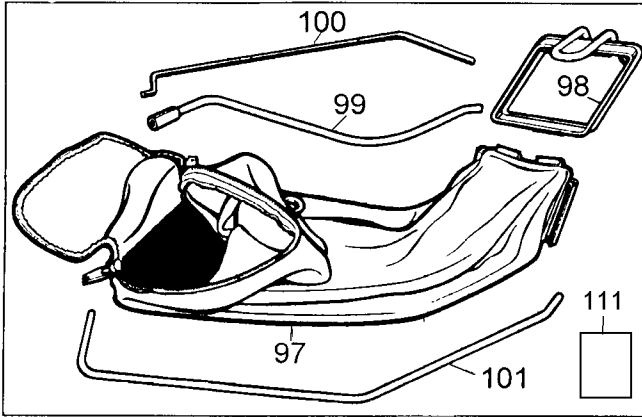

MOTOR MOUNT (Bottom View): Items 28, 29 assembled in 3 locations indicated.

Parts List for CMM650 Type 2

Item Number	Part Number	Description	Qty Required
1	000000-00	No Longer Available	1
2	90566348	HANDLE GRIP	2
3	000000-00	No Longer Available	1
4	000000-00	No Longer Available	1
5	330019-13	SCREW,M4X19	5
6	90508746	SWITCH LEVER	1
7	241685-00	SWITCH	1
8	000000-00	No Longer Available	1
8	99292-16	SCREW	1
9	241948-00	BOLT,EYE 1/4-28	1
10	000000-00	No Longer Available	1
11	000000-00	No Longer Available	4
13	000000-00	No Longer Available	1
14	000000-00	No Longer Available	2
15	241646-00	SPACER	1
18	038738-00	NUT	1
19	681269-00	SPRING	1
20	000000-00	No Longer Available	1
21	000000-00	No Longer Available	1
22	241979-00	PIN	1
23	242247-00	BLADE,MULCH	1
24	680812-00	SPACER,BLADE	1
25	241381-01	INSULATOR,BLADE	1
26	90561895	HEX NUT	1
27	092715-00	SPACER	1
28	241594-02	SPACER	3
29	243679-00	SCREW	3