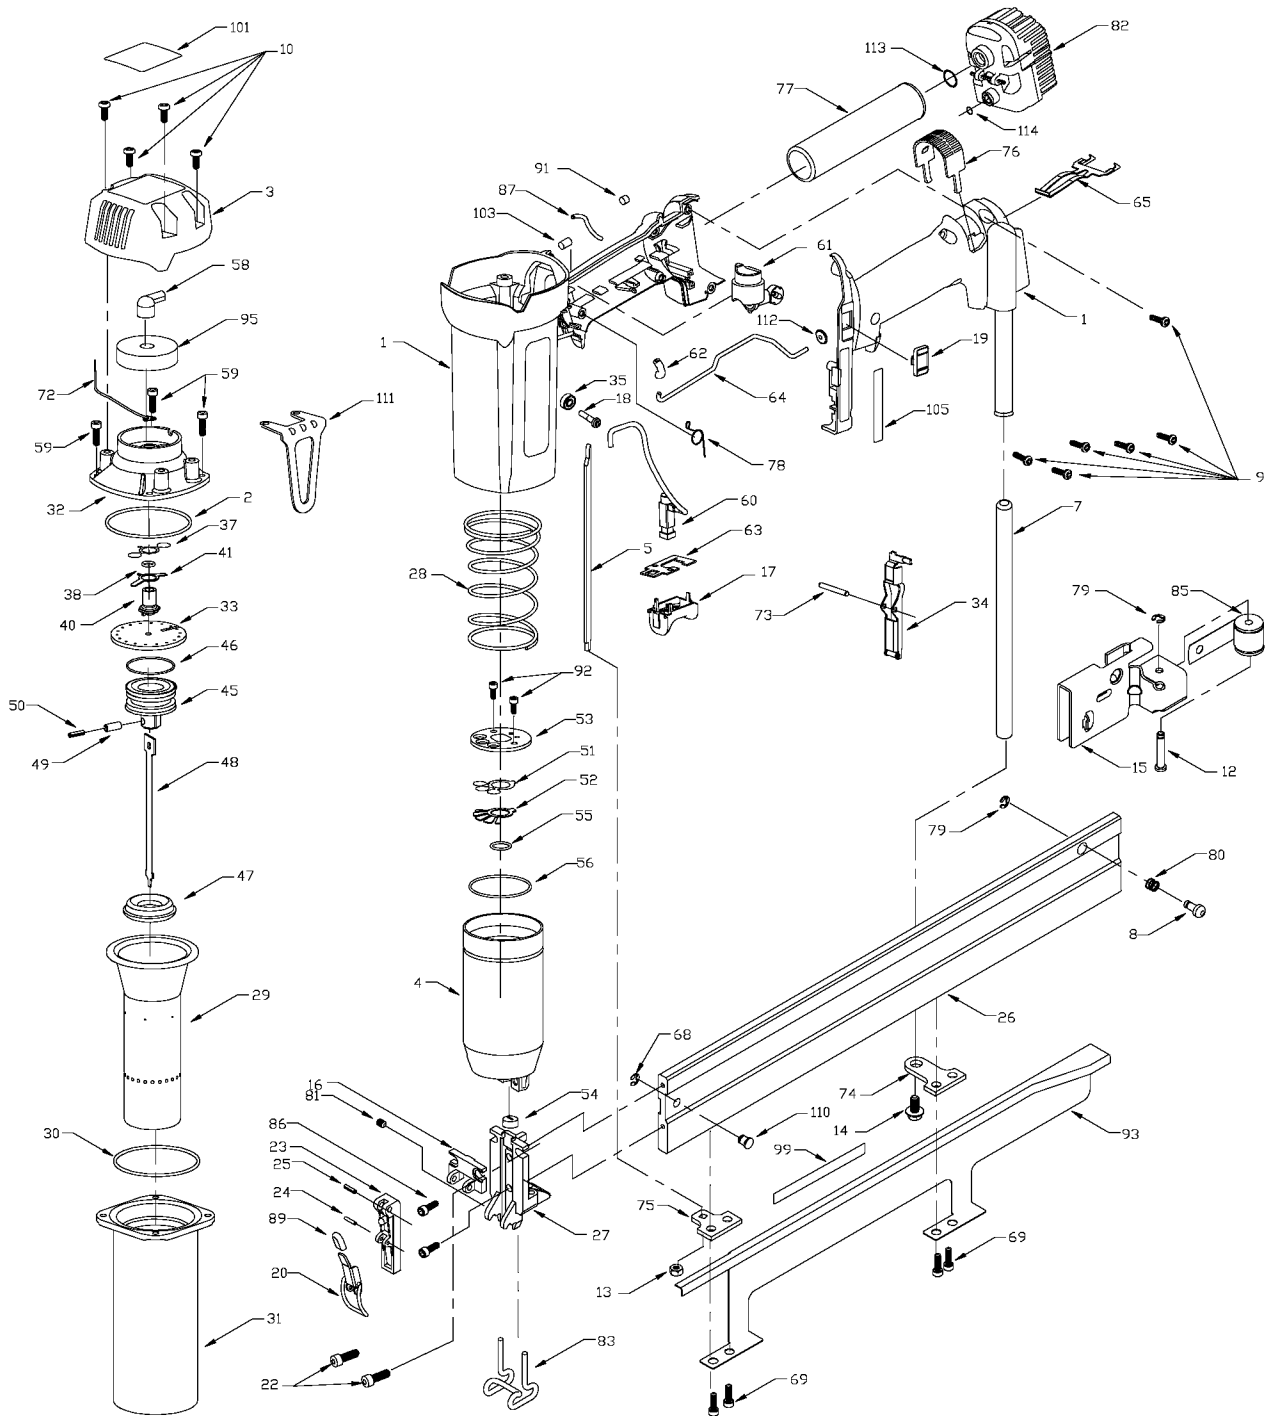

PORTER-CABLE CORDLESS STAPLER

WARNING: Repairs should only be attempted by trained repairmen. Contact the nearest Porter-Cable Service Center or other competent repair center

CMS200

Parts List for CMS200 Type 1

Item Number	Part Number	Description	Qty Required
1	000000-00	No Longer Available	1
1	000000-00	No Longer Available	1
2	884185	O-RING	10
3	000000-00	No Longer Available	1
4	000000-00	No Longer Available	1
5	885260	CAM	1
7	000000-00	No Longer Available	1
8	000000-00	No Longer Available	10
9	879678	SCREW	10
10	886538	SCREW	10
12	000000-00	No Longer Available	1
13	882292	LOCK NUT	10
14	859342	SCREW	10
15	000000-00	No Longer Available	1
16	000000-00	No Longer Available	1
17	880412	SWITCH TRIGGER	1
18	000000-00	No Longer Available	10
19	884318	SWITCH SLIDE	1
20	889346	LATCH	1
22	889309	SCREW	10
23	000000-00	No Longer Available	1
24	802591	SPIRAL PIN	10
25	873311	ROLLED PIN	10
26	000000-00	No Longer Available	1
27	885247	GUIDE PLATE	1
28	000000-00	No Longer Available	10
29	880376	CYLINDER	1