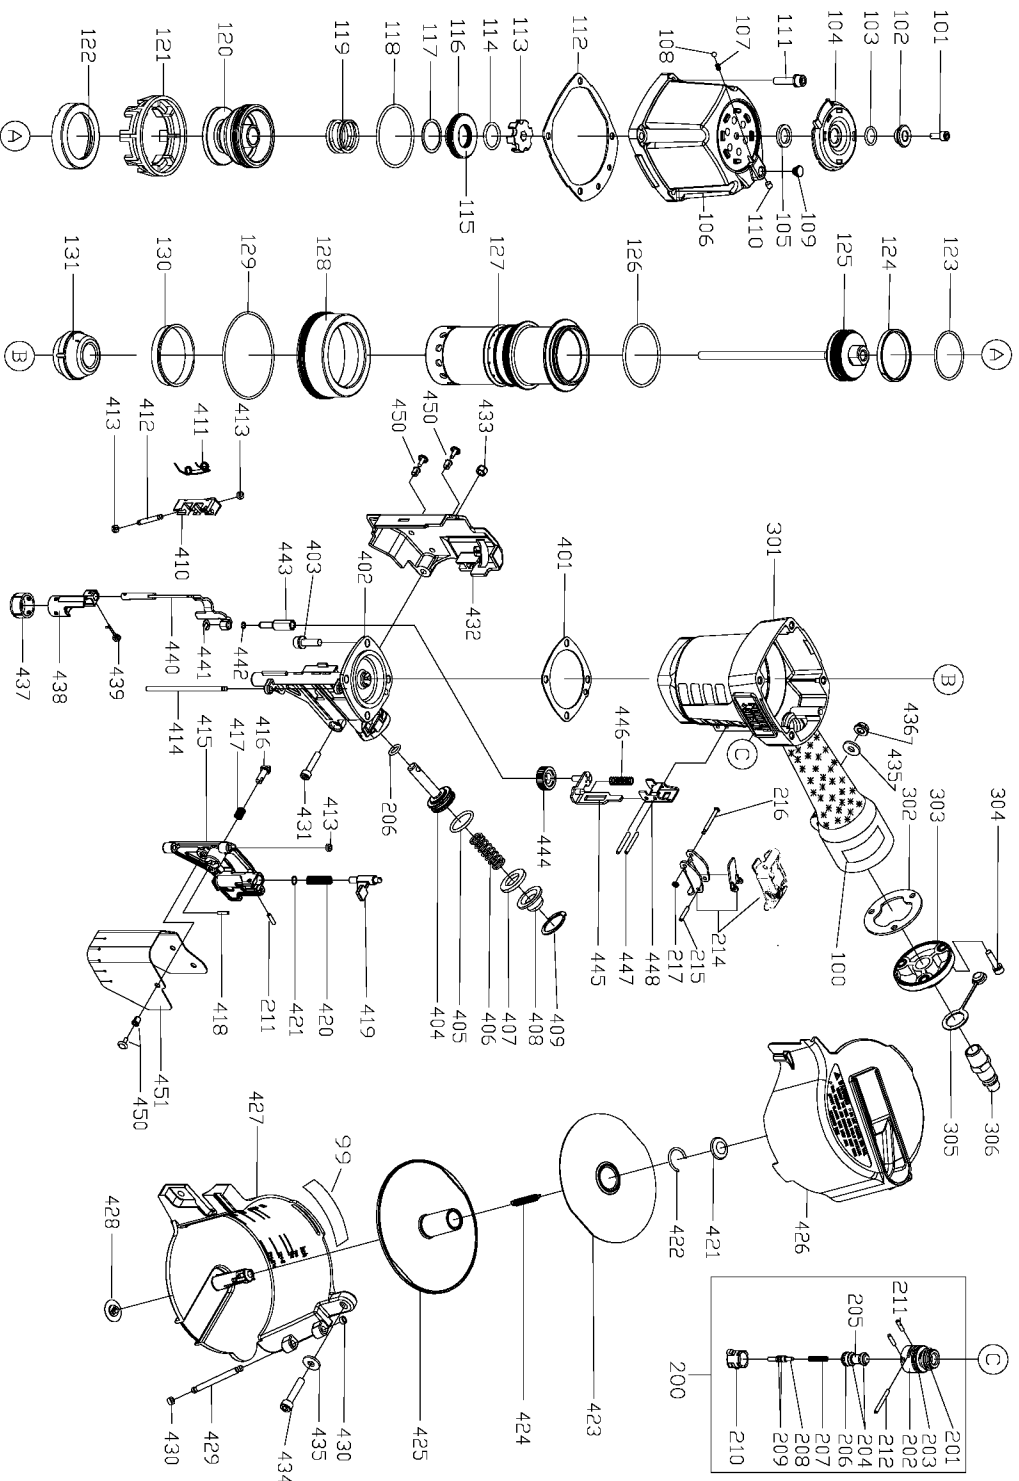

PORTER-CABLE COIL NAILER

WARNING: Repairs should only be attempted by trained repairmen. Contact the nearest Porter-Cable Service Center or other competent repair center.

COIL250

Parts List for COIL250 Type 1

Item Number	Part Number	Description	Qty Required
99	893901	LABEL	1
100	904673	WARNING LABEL	1
101	898303	SCREW	1
102	886186	WASHER	1
103	883849	O-RING	1
104	886187	DEFLECTOR	1
105	886188	RUBBER PAD	1
106	898305	CYLINDER CAP	1
107	886189	SPRING	1
108	886101	BALL	1
109	886148	GROMMET	1
110	883912	SET SCREW	1
111	898306	BOLT	1
112	883913	SEAL	1
113	907879	SPACER	1
113	907879	SPACER	1
114	898308	O-RING	1
115	903815	COLLAR	1
116	883833	O-RING	1
117	898311	GASKET	1
118	898312	O-RING	1
119	A02161	SPRING - HEAD VALVE	1
120	907909	HEAD VALVE PISTON	1
120	907909	HEAD VALVE PISTON	1
121	907881	PRESS RING	1
121	907881	PRESS RING	1
122	907882	PISTON CATCH	1