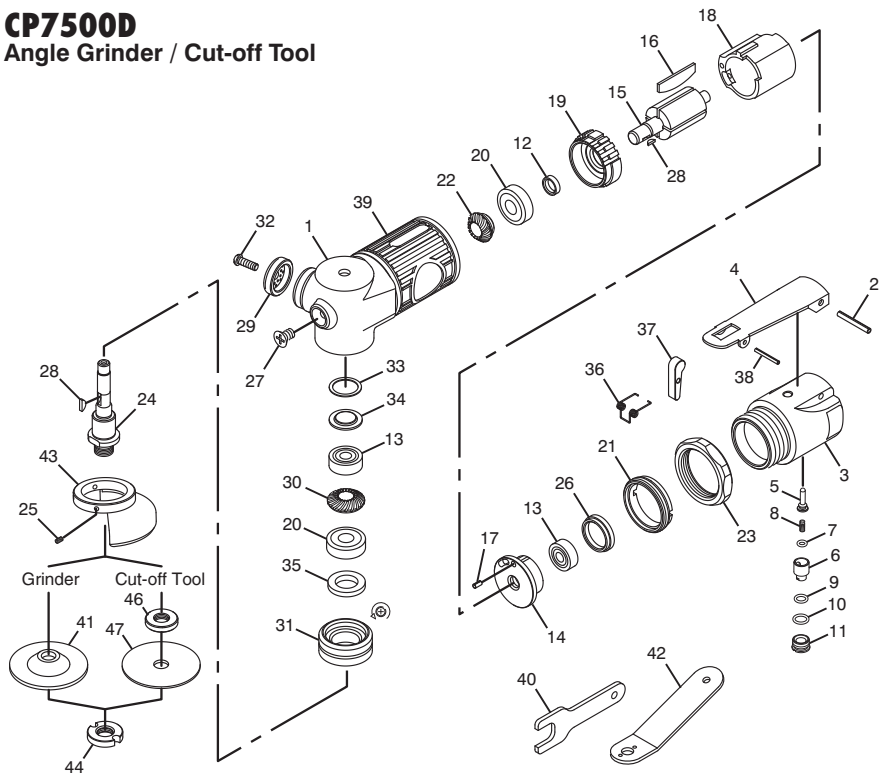

CP7500D

Angle Grinder / Cut-off Tool

Index No.	Part No.	Description	No. Req'd.	Index No.	Part No.	Description	No. Req'd.
1	8940162727	Housing	1	29	8940162748	Exhaust Cover	1
2	CA144787	Spring Pin	1	30	8940162749	Bevel Gear	1
3	8940162728	Valve Body	1	31	8940162750	Lock Nut	1
4	CA144788	Lever	1	32	8940162751	Screw	1
5	8940162729	Valve Stem	1	33	8940162752	Packing	1
6	8940162730	Adjust Valve	1	34	8940162753	Bearing Cover	1
7	KF131709	O-Ring	1	35	8940162754	Seal	1
8	8940162731	Spring	1	36	8940162755	Spring	1
9	8940162106	O-Ring	1	37	8940162756	Lever Bar	1
10	CA158057	O-Ring	1	38	8940162757	Spring Pin	1
11	8940162732	Throttle Valve Plug	1	39	8940162758	Rubber Grip	1
12	CA158069	Spacer	1	40	8940162759	Spanner	1
13	8940162733	Ball Bearing	2		See	2" Grinding Wheel 60 Grit	1
14	8940162734	Rear End Plate	1	41	Accessories Available	2" Grinding Wheel 80 Grit (5 pcs)	1
15	8940162735	Rotor	1		Available	2" Grinding Wheel 120 Grit	1
16	8940162736	Rotor Blade (4)	1	42	8940164485	Pin Wrench	1
17	8940162737	Spring Pin	1	43	8940162764	Wheel Guard	1
18	8940162738	Cylinder	1	44	8940162765	Nut	1
19	8940162739	Front End Plate	1	46	8940164487	Spacer	1
20	CA144800	Ball Bearing	2		See	2" Cutting Wheel	1
21	8940162740	Lock Nut	1	47	Accessories Available	Available	1
22	8940162741	Pinion Gear	1				
23	8940162742	Lock Ring	1				
24	8940164491	Spindle	1				
25	8940162744	Screw	3				
26	8940162745	Cap	1				
27	8940162746	Screw	1				
28	8940162747	Key	2				

Accessories
 8940162768 - 2" Grinding Wheel 60 Grit (5 pcs)
 8940162769 - 2" Grinding Wheel 80 Grit (5 pcs)
 8940162770 - 2" Grinding Wheel 120 Grit (5 pcs)
 8940164490 - 2" Cutting Wheel (5 pcs)