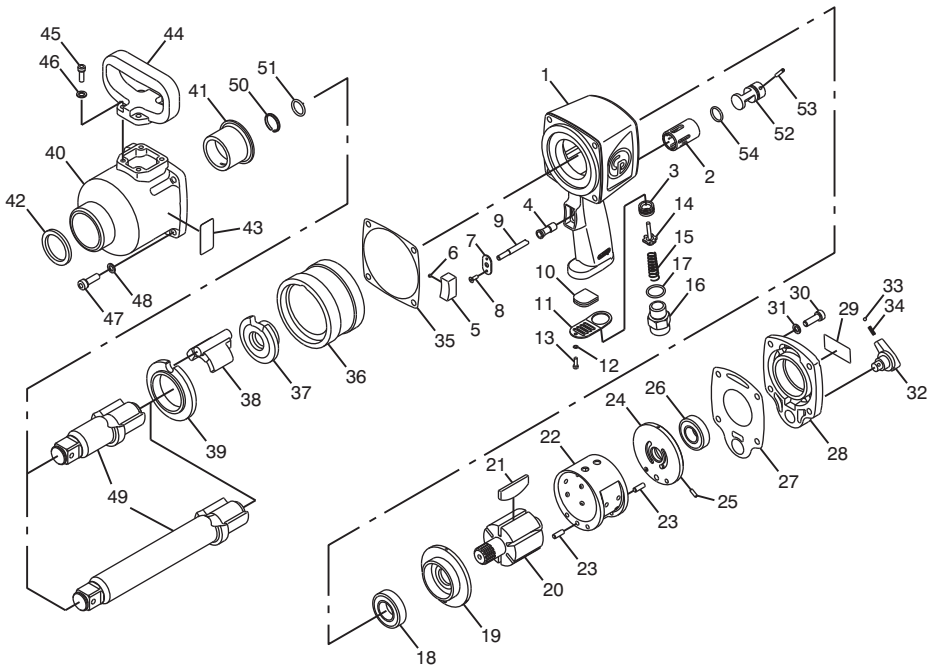

CP7774 Series Impact Wrench

Index No.	Part No.	Description	No. Req'd.	Index No.	Part No.	Description	No. Req'd.
1	8940162663	Housing Assembly (Incl: Index No. 2, 3 & 4)	1	30	8940162173	Screw	4
2	8940162664	Bushing-Reverse Valve	1	31	8940162174	Lock-Washer	4
3	8940162665	Bushing-Throttle	1	32	8940162684	Lever-Reverse	1
4	8940162666	Bushing	1	33	8940162169	Ball	1
5	8940162667	Trigger	1	34	8940162170	Spring	1
6	8940162668	Screw-Trigger Retaining	1	35	8940162200	Gasket-Clutch Housing	1
7	8940162669	Trigger Holder	1	36	8940162186	Cage	1
8	8940162670	Screw- Trigger Holder	2	37	8940162187	Cam	1
9	8940162671	Plunger-Throttle Valve	1	38	8940162188	Dog	1
10	8940162672	Muffler-Element (2/set)	1	39	8940162189	Bushing-Cage	1
11	8940162673	Deflector	1	40	8940162197	Clutch Housing Assembly (Incl: Index No. 50 & 51)	1
12	8940162674	Washer	1	41	8940162198	Bushing-Clutch Housing	1
13	8940162675	Screw	1	42	8940162199	Seal	1
14	8940162676	Valve-Throttle	1	43	CA155779	Decal-Safety Warning	1
15	8940162677	Spring-Throttle Valve	1	44	8940162685	Handle-Support	1
16	8940162678	Inlet-Bushing	1	45	8940162204	Screw	4
17	8940162679	O-Ring	1	46	8940162205	Lock-Washer	4
18	8940162185	Bearing	1	47	8940162201	Screw	4
19	8940162184	Plate-Front End	1	48	8940162202	Lock-Washer	4
20	8940162180	Rotor	1	49	8940162190	Anvil (1in. Sq. Dr.) (Incl: Index No. 50 & 51)	1
21	8940162181	Blade-Set	1				
22	8940162182	Liner	1	8940162191	Anvil (1in. Sq. Dr. 6in. Extension) (Incl: Index No. 50 & 51)	1	
23	8940162183	Pin	2				
24	8940162178	Plate-Rear End	1	50	8940162193	Ring-Friction (1in. Sq.)	1
25	8940162179	Pin	1	51	8940162195	O-Ring (1in. Sq.)	1
26	8940162177	Bearing	1	52	8940162694	Valve-Reverse	1
27	8940162680	Gasket-End Cover	1	53	8940162686	Pin	1
28	8940162681	End Cover	1	54	8940162687	O-Ring	1