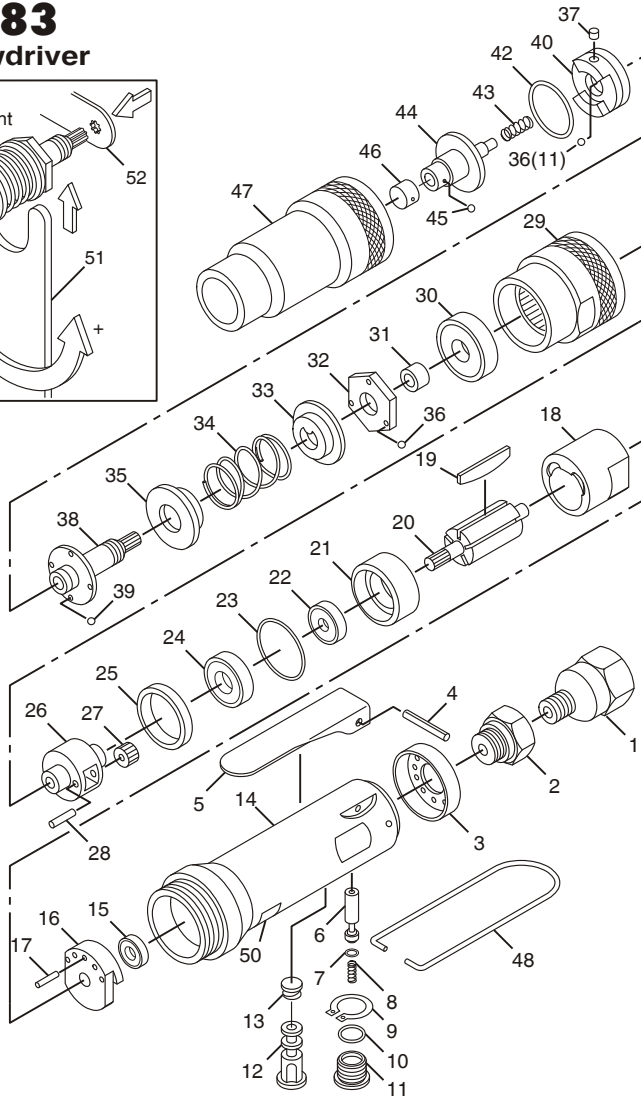

CP783 Screwdriver

Index No.	Part No.	Description	No. Req'd.
1	C148738	Adapter-1/4 in. NPT	1
2	C148739	Bushing-Air Inlet	1
3	C148740	Deflector-Exhaust	1
4	C114089	Pin-Roll	1
5	KF124508	Lever-Throttle	1
6	C148741	Valve-Stem	1
7	P083076	O-Ring-007	1
8	C148742	Spring-Valve	1
9	C148743	Retainer-Reverse	1
10	C148744	O-Ring	1
11	C148745	Screw-Valve	1
12	C148746	Valve-Reverse	1
13	C148747	Spring-Reverse Valve	1
14	C148748	Housing-Motor	1
15	CA157684	Bearing-Ball	1
16	C148749	End Plate-Upper	1
17	C148750	Pin	1
18	C148751	Cylinder	1
19	C148752	Blade-Rotor	5
20	C148753	Rotor	1
21	C148754	End Plate-Lower	1
22	S025101	Bearing-Ball	1
23	P092536	O-Ring-020	1
24	C087834	Bearing-Ball	1
25	C148755	Spacer	1
26	C148756	Spindle-Gear	1
27	C148757	Gear-Idler	2
28	C148758	Pin-Idler Gear	2
29	C158759	Gear-Internal	1
30	C069511	Bearing-Ball	1
31	C148760	Collar	1
32	C148761	Nut-Adjustment	1
33	C148762	Seat-Adjustment Nut	1
34	C148763	Spring-Clutch	1
35	C148764	Seat-Clutch Spring	1
36	CA146106	Ball-Steel	14
37	C148765	Plug-Dog	1
38	C148766	Clutch-Spindle	1
39	C148767	Ball-Steel	4
40	C148768	Dog	1
42	C148769	Retainer-Dog	1
43	C148770	Spring-Center	1
44	C148771	Spindle-Output	1
45	S000821	Ball-Steel-.125" dia.	1
46	C148772	Retainer-Ball	1
47	C148773	Clutch-Case	1
48	C148774	Bail	1
50	CA146619	Decal-Safety Warning	1
51	C148775	Wrench-Adjusting	1
52	C148776	Wrench-Stop	1