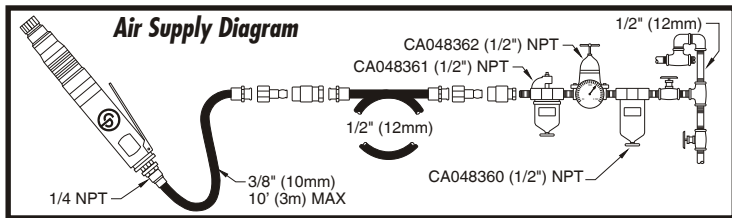

CP783 Screwdriver

Index No.	Part No.	Description	No. Req'd.
1	C148738	Adapter-1/4 in. NPT	1
2	C148739	Bushing-Air Inlet	1
3	C148740	Deflector-Exhaust	1
4	C114089	Pin-Roll	1
5	KF124508	Lever-Throttle	1
6	C148741	Valve-Stem	1
7	P083076	O-Ring-007	1
8	C148742	Spring-Valve	1
9	C148743	Retainer-Reverse	1
10	C148744	O-Ring	1
11	C148745	Screw-Valve	1
12	C148746	Valve-Reverse	1
13	C148747	Spring-Reverse Valve	1
14	C148748	Housing-Motor	1
15	CA157684	Bearing-Ball	1
16	C148749	End Plate-Upper	1
17	C148750	Pin	1
18	C148751	Cylinder	1
19	C148752	Blade-Rotor	5
20	C148753	Rotor	1
21	C148754	End Plate-Lower	1
22	S025101	Bearing-Ball	1
23	P092536	O-Ring-020	1
24	C087834	Bearing-Ball	1
25	C148755	Spacer	1
26	C148756	Spindle-Gear	1
27	C148757	Gear-Idler	2
28	C148758	Pin-Idler Gear	2
29	C158759	Gear-Internal	1
30	C069511	Bearing-Ball	1
31	C148760	Collar	1
32	C148761	Nut-Adjustment	1
33	C148762	Seat-Adjustment Nut	1
34	C148763	Spring-Clutch	1
35	C148764	Seat-Clutch Spring	1
36	CA146106	Ball-Steel	14
37	C148765	Plug-Dog	1
38	C148766	Clutch-Spindle	1
39	C148767	Ball-Steel	4
40	C148768	Dog	1
42	C148769	Retainer-Dog	1
43	C148770	Spring-Center	1
44	C148771	Spindle-Output	1
45	S000821	Ball-Steel-.125" dia.	1
46	C148772	Retainer-Ball	1
47	C148773	Clutch-Case	1
48	C148774	Bail	1
50	CA146619	Decal-Safety Warning	1
51	C148775	Wrench-Adjusting	1
52	C148776	Wrench-Stop	1