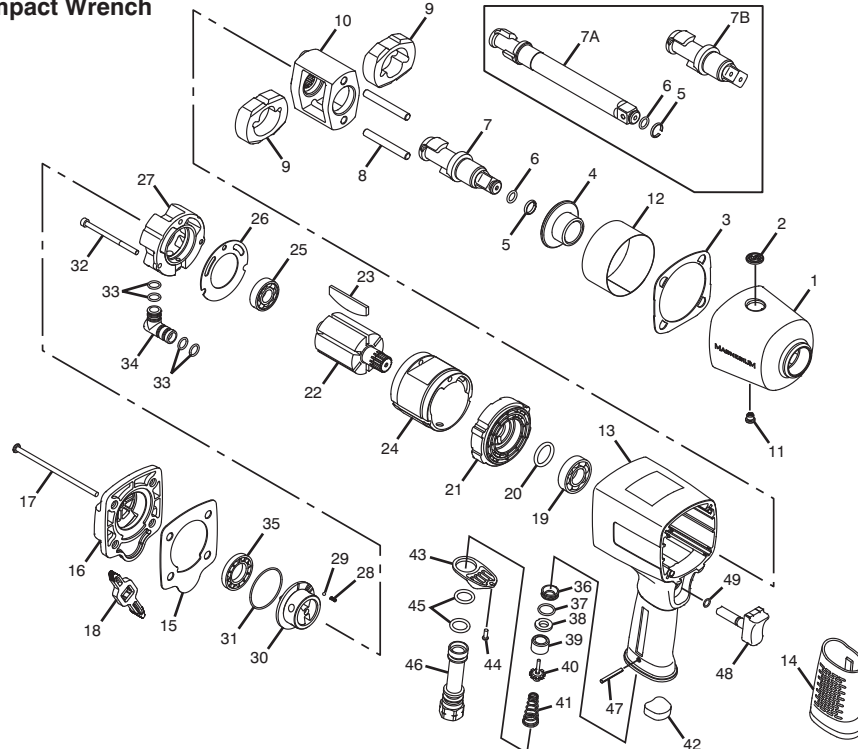

RP8272, RP8274 & RP8275 Series Impact Wrench

Index No.	Part No.	Description	No. Req'd.	Index No.	Part No.	Description	No. Req'd.
1	2050524303	Clutch Housing (Mg)	1	28	2050524523	Spring	1
2	2050520223	CP Logo Coin	1	29	2050521923	Steel Ball	1
3	2050524313	Gasket-Clutch Housing	1	30	2050524533	Reverse Valve	1
4	2050524323	Bushing-Clutch Housing	1	31	2050524543	O-Ring	1
5	2050522193	Ring-Friction	1	32	2050524553	Screw	3
6	2050522213	O-Ring	1	33	2050524563	O-Ring	4
7	2050524333	Anvil (RP8272)	1	34	2052524573	Inlet	1
7A	2050525393	Anvil (RP8275)	1	35	2050524583	Collar	1
7B	2050528823	Anvil (RP8274)	1	36	2050522083	Insert Bushing	1
8	2050524343	Pin	2	37	2050522093	O-Ring	1
9	2050524353	Dog	2	38	2050524593	Seal	1
10	2050524363	Cage	1	39	2050522113	Bushing	1
11	2050521153	Grease Fitting	1	40	2050522123	Valve-Throttle	1
12	2050524373	Steel Ring	1	41	2050524603	Spring-Throttle Valve	1
13	2050524383	Housing	1	42	2050524613	Muffer	1
14	2050524393	Rubber Grip	1	43	2050524623	Exhaust Deflector	1
15	2050524403	Gasket-Rear Cover	1	44	2050520963	Tap Bolt	1
16	2050524413	Rear Cover	1	45	2050524633	O-Ring	2
17	2050524423	Screw	4	46	2050524643	Inlet Bushing	1
18	2050524433	Lever-Reverse Valve	1	47	2050522853	Pin	1
19	2050524443	Bearing	1	48	2050524653	Lever-Throttle	1
20	2050524453	O-Ring	1	49	2050520993	O-Ring	1
21	2050524463	Plate-Front End	1		2050524663	Clutch Housing Assembly (Incl: Index No. 1, 2, 4, 11)	1
22	2050524473	Rotor	1		2050524673	Anvil Assembly (RP8272) (Incl: Index No. 5, 6, 7)	1
23	2050524483	Blade Set (6)	1		2050525403	Anvil Assembly (RP8275) (Incl: Index No. 5, 6, 7A)	1
24	2050524493	Liner	1				
25	2050521283	Bearing	1				
26	2050524503	Gasket-Regulator	1				
27	2050524513	Regulator Base	1				