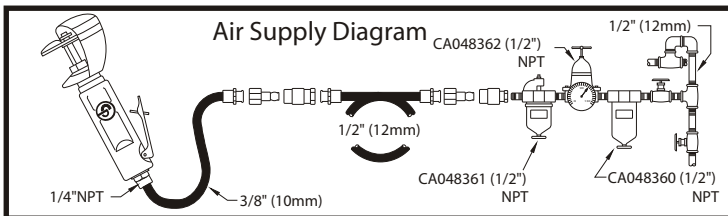

CP861

Cut-Off Tool

Index No.	Part No.	Description	No. Req'd.
3	KF124504	Spring-Throttle Valve	1
5	KF124505	Valve-Throttle	1
7	C100129	O-Ring	1
9	KF124507	Bushing-Throttle Valve	1
14	C138731	Lever - Throttle (Lock-Off)	1
15	C114089	Pin-Roll	1
19	A043001	O-Ring	1
20	KF124511	Plug-Throttle Valve	1
32	KF136521	Housing-Motor (Incl: Index No's 9 & 146)	1
54	S039709	Bearing Ball	1
58	KF125474	Plate-Rear End (Includes:Index No. 59)	1
59	KF127209	Pin-Roll	2
60	KF125477	Liner	1
61	KF124517	Rotor	1
62	KF138243	Blade-Rotor Set (4)	1
63	KF124519	Collar-Rotor	1
65	KF125473	Plate- Front End (Includes; Index Nos. 59 & 71)	1
67	C120326	Bearing-Ball	1
70	KF124522	Shim (As Required)	1
71	KF127208	Pin-Roll	1
104	KF136289	Nut-Clamp	1
105	KF136291	Spacer-Guard	2
106	KF136295	Guard-Wheel	1
107	KF136294	Washer-Wave	2
116	KF136293	Ring-Ext. Retaining	1
119	KF136290	Spindle-Wheel (Model K)	1
	CA157943	Spindle-Wheel (Model L)	1
125	KF124528	Regulator-Air	1
127	P083071	O-Ring	1
136	CA155312	Wheel-Cutting 2-7/8 in. (5 Pack)	1
138	KF136292	Washer-Wheel (Model K)	1
	CA157944	Washer-Wheel (Model L)	1
139	KF125475	Sleeve-Exhaust	1
140	KF125476	Ring Snap	1
141	P092536	O-Ring	1
142	KF136505	Screw-Hex Head Cap	1
	KF136246	Wrench-Spindle (Not Shown)	1
143	KF136500	Decal-Caution	1
144	CA144813	Decal-Warning	1
145	CA157797	Decal-Guard Warning	1
146	8940158447	Inlet Bushing	1