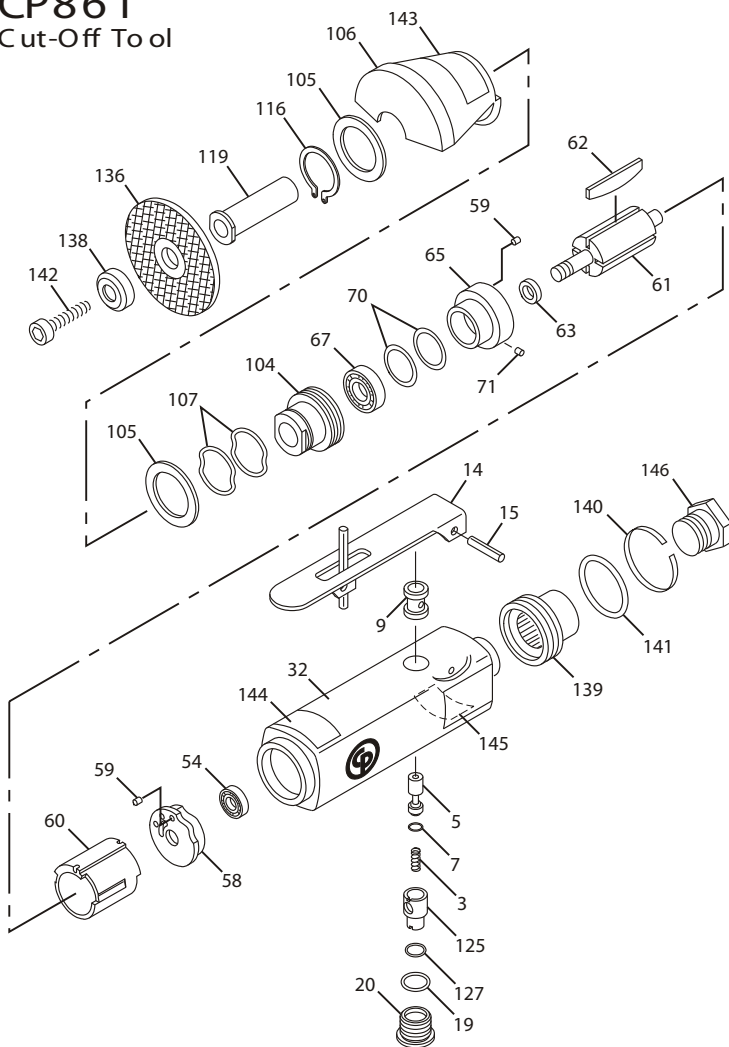

CP861

Cut-Off Tool

Index No.	Part No.	Description	No. Req'd.
3	KF124504	Spring-Throttle Valve	1
5	KF124505	Valve-Throttle	1
7	C100129	O-Ring	1
9	KF124507	Bushing-Throttle Valve	1
14	C138731	Lever - Throttle (Lock-Off)	1
15	C114089	Pin-Roll	1
19	A043001	O-Ring	1
20	KF124511	Plug-Throttle Valve	1
32	KF136521	Housing-Motor (Incl: Index No's 9 & 146)	1
54	S039709	Bearing Ball	1
58	KF125474	Plate-Rear End (Includes:Index No. 59)	1
59	KF127209	Pin-Roll	2
60	KF125477	Liner	1
61	KF124517	Rotor	1
62	KF138243	Blade-Rotor Set (4)	1
63	KF124519	Collar-Rotor	1
65	KF125473	Plate- Front End (Includes; Index Nos. 59 & 71)	1
67	C120326	Bearing-Ball	1
70	KF124522	Shim (As Required)	1
71	KF127208	Pin-Roll	1
104	KF136289	Nut-Clamp	1
105	KF136291	Spacer-Guard	2
106	KF136295	Guard-Wheel	1
107	KF136294	Washer-Wave	2
116	KF136293	Ring-Ext. Retaining	1
119	KF136290	Spindle-Wheel (Model K)	1
	CA157943	Spindle-Wheel (Model L)	1
125	KF124528	Regulator-Air	1
127	P083071	O-Ring	1
136	CA155312	Wheel-Cutting 2-7/8 in. (5 Pack)	1
138	KF136292	Washer-Wheel (Model K)	1
	CA157944	Washer-Wheel (Model L)	1
139	KF125475	Sleeve-Exhaust	1
140	KF125476	Ring Snap	1
141	P092536	O-Ring	1
142	KF136505	Screw-Hex Head Cap	1
	KF136246	Wrench-Spindle (Not Shown)	1
143	KF136500	Decal-Caution	1
144	CA144813	Decal-Warning	1
145	CA157797	Decal-Guard Warning	1
146	8940158447	Inlet Bushing	1