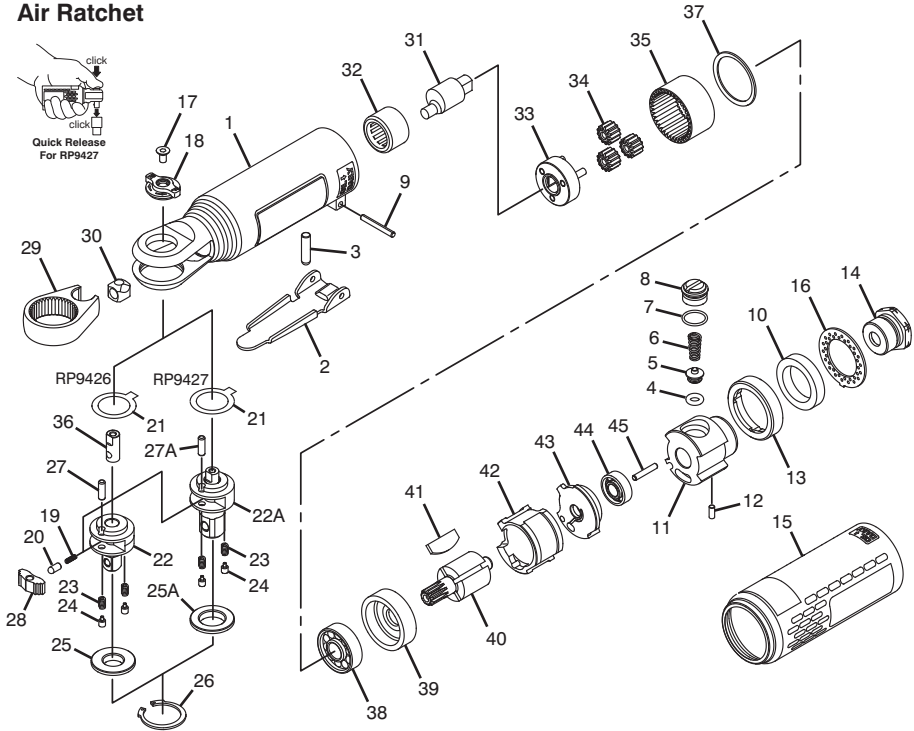

RP9426 & RP9427

Air Ratchet

Index No.	Part No.	Description	No. Req'd.	Index No.	Part No.	Description	No. Req'd.
1	2050526543	Housing	1	27	2050526833	Planet Pin	1
2	2050526553	Trigger	1	27A	2050526843	Planet Pin	1
3	2050526563	Valve Stem	1	28	2050526853	Ratchet Pawl	1
4	2050526573	O-Ring	1	29	2050526863	Yoke	1
5	2050526583	Discharge Sheet	1	30	2050526873	Drive Bushing	1
6	2050526593	Discharge Sheet Spring	1	31	2050526883	Motor Shaft Blancer	1
7	2050526603	O-Ring	1	32	2050526893	Needle Bearing	1
8	2050526613	Discharge Sheet Seal	1	33	2050526903	Planet Cage	1
9	2050526623	Spring Pin	1	34	2050526913	Planet Gear	3
10	2050526633	Muffler	1	35	2050526923	Internal Gear	1
11	2050526643	Valve Unit	1	36	2050526933	Reverse Lever B	1
12	2050526653	Pin	1	37	2050526943	Spring-Washer	1
13	2050526663	Packing	1	38	2050526953	Bearing	1
14	2050526673	Air Inlet	1	39	2050526963	Front Bearing Plate	1
15	2050526683	Handle Grip	1	40	2050526973	Rotor	1
16	2050526693	Deflector	1	41	2050526983	Blades Set (4)	1
17	2050526703	Counter Sunk Screw	1	42	2050526993	Cylinder	1
18	2050526713	Reverse Lever A	1	43	2050527003	Rear End Plate	1
19	2050526723	Reverse Spring	1	44	2050527013	Bearing	1
20	2050526743	Reverse Pin	1	45	2050527023	Spring Pin	1
21	2050526753	Yoke-Washer	1				
22	2050526763	Anvil Assembly	1				
22A	2050526773	Anvil B Assembly	1				
23	2050526783	Thrust Washer Spring	2				
24	2050526793	Pin	2				
25	2050526803	Anvil-Washer	1				
25A	2050526813	Anvil-Washer	1				
26	2050526823	In-Concentric Ring	1				

Tune-Up Kit
 2050527033 (Incl: Index Nos. 4, 5, 6, 7, 20, 21, 23, 24, 26, 41)
Ratchet Head Replacement Kit (RP9426)
 2050527043 (Incl: Index Nos. 19, 20, 21, 22, 23, 24, 25, 26, 27, 28, 36)
Ratchet Head Replacement Kit (RP9427)
 2050527053 (Incl: Index Nos. 19, 20, 21, 22A, 23, 24, 25A, 26, 27A, 28)