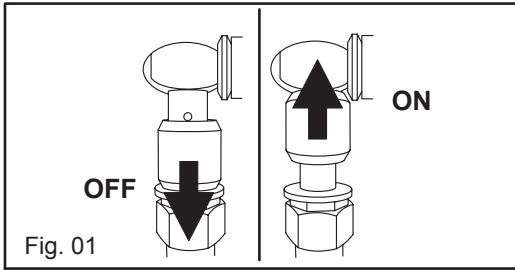

Tune-Up Kit CP9884

8940167715 (Incl. Index: 5, 8, 11, 12, 14, 15, 18, 19C, 20, 21, 23, 35, 36, 37, 38, 39, 40, 41, 42, 44, 45, 46, 48, 52, 54, 55, 59, 60, 64)

Jaw Housing Set CP9884

8940167716 (Incl. Index: 4, 5, 6, 7, 8, 9, 10)