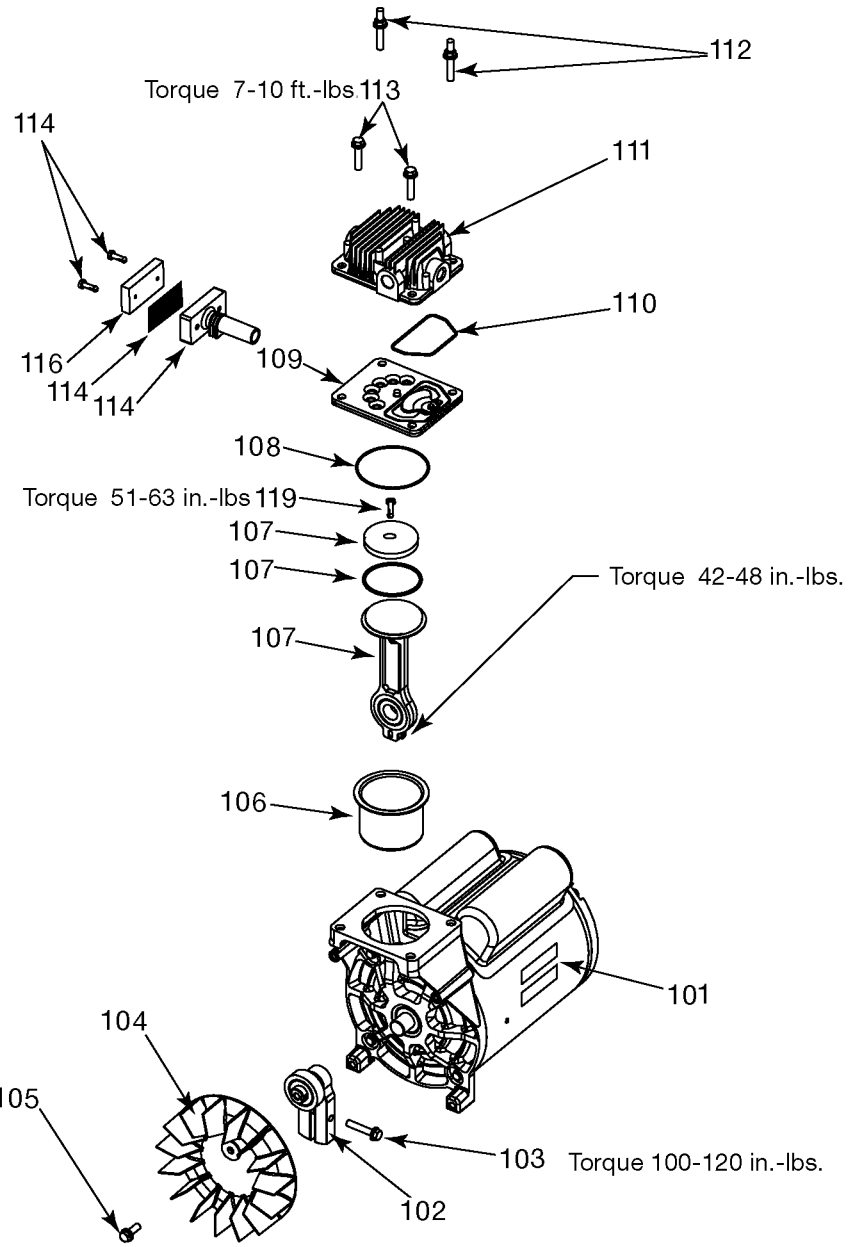

## Parts List for CPF6020 Type 0

Item Number	Part Number	Description	Qty Required
1	CAC-1080	TRAY TOOL	1
2	D20151	SHROUD REAR NS PC TO	1
3	CAC-1121	BRACKET SHROUD	2
4	SS-655-ZN	NUT .250-20 UNC HEX	1
5	SSG-3105	ORING 306/296ID 073/	1
6	SSP-7821-1	NUT .563-18 UNF HEX	1
7	AC-0125	TUBE OUTLET .375OD A	1
8	D21060	SHROUD FRONT NS PC G	1
9	Z-D23004	GAUGE 1.5OD 200PSI .	1
10	SSP-6021	BUSHING REDUCER 1/8-	1
11	438010040063	HEYCO BUSHINGS	1
11	SSW-7367	BUSHING STRAIN RELIE	1
12	5140112-32	PRESSURE SWITCH	1
12	AC-0557	COVER PRES SWITCH	1
14	SSW-7385	BUSHING STRAIN RELIE	1
16	SUDL-413-2	ASSY CORD POWER ST	1
17	LA-2876	LABEL POWER CORD TRI	1
18	N055549	NIPPLE	1
19	Z-D27212	GAUGE 200PSI .125NPT	1
20	N008792	REGULATOR RPR KIT	1
20	D27254	REGULATOR 4PORT P2 L	1
21	A19513	BODY QC .250 IND .25	1
22	SSP-480	NIPPLE 1/4-18 NPT X	1
23	TIA-4150	VALVE SAFETY 150 .25	1
24	D21429	BUSHING REDUCER .375	1
25	A19712	VALVE CHECK 1/2NPT X	1
26	AC-0047	GUARD FAN	1

## Parts List for CPF6020 Type 0

Item Number	Part Number	Description	Qty Required
27	000000-00	No Longer Available	1
28	D20610	TUBE PRESSURE RELIEF	1
29	SSP-7811	ASSY NUT SLEEVE 1/4	1
30	SSP-7813	ASSY NUT SLEEVE 3/8	1
31	SSF-953-ZN	SCREW #10X.625 HHW S	2
32	ACG-19	ISOLATOR 3 POINT MOU	1
33	SSF-3156	SCREW #10-9X.500 THD	1
34	91895680	SCREW .250-20X.750 H	1
35	ACG-18	CUP SADDLE MOUNT	1
37	D23138	WHEEL 9 BLACK SEMI-P	2
38	CAC-60	BOLT .375-16X2.25 UN	2
39	SSF-8080-ZN	NUT .375-16 UNC-2B H	2
40	SUDL-6-1	STRIP RUBBER FOOT	1
41	000000-00	No Longer Available	1
42	5140118-36	GRIP .875 DIA	1
43	SSF-981	SCREW .250-14X.500 H	2
60	LA-3164	LABEL	1
60	N008805	LABEL WARNING PORT E	1
60	LA-3027	LABEL DRAIN TANK ENG	1
60	LA-3108	LABEL HOT SURFACE EN	1
61	A17038	DRAIN VALVE	1
101	Z-D22686	MOTOR HI-HP PL 3PT M	1
102	Z-AC-0140	ASSY ECCENTRIC BEARI	1
103	SSF-615	SCREW .250-20X1.25 U	1
104	AC-0108	FAN 5.75 DIA	1
105	SSF-586	SCREW .250-20X.750 U	1
107	KK-4835	KIT CONNECTING ROD L	1