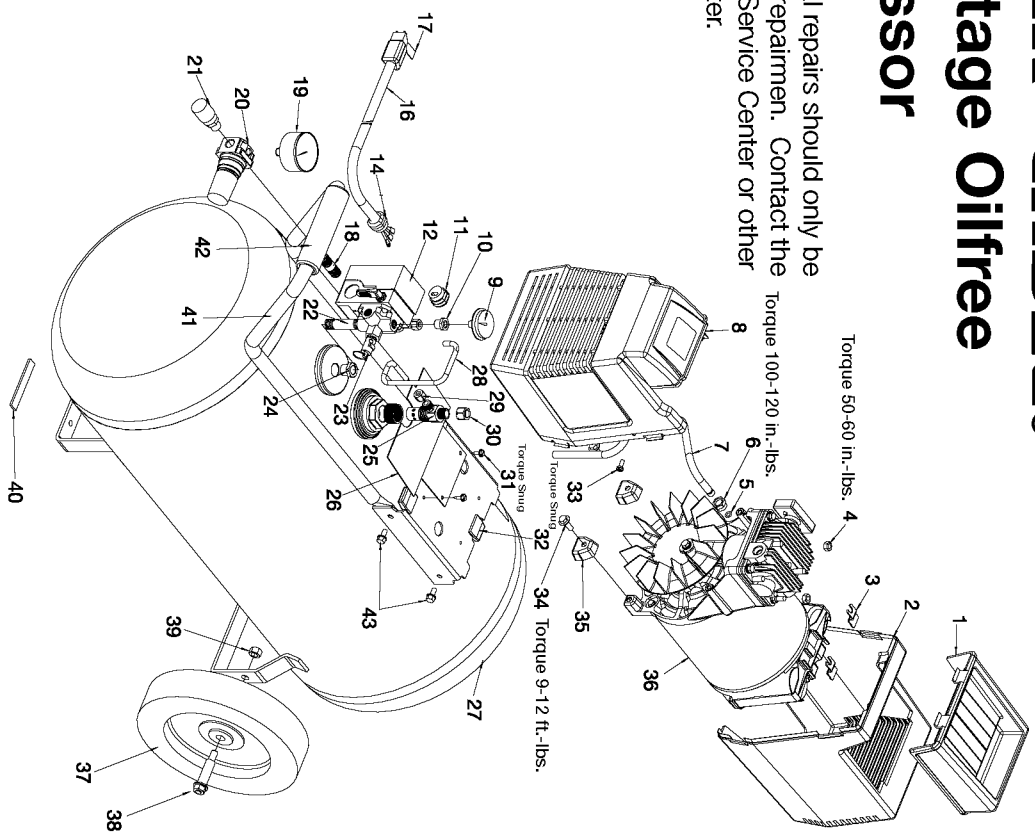

## Parts List for CPF6020 Type 0

Item Number	Part Number	Description	Qty Required
1	CAC-1080	TRAY TOOL	1
2	D20151	SHROUD REAR NS PC TO	1
3	CAC-1121	BRACKET SHROUD	2
4	SS-655-ZN	NUT .250-20 UNC HEX	1
5	SSG-3105	ORING 306/296ID 073/	1
6	SSP-7821-1	NUT .563-18 UNF HEX	1
7	AC-0125	TUBE OUTLET .375OD A	1
8	D21060	SHROUD FRONT NS PC G	1
9	Z-D23004	GAUGE 1.5OD 200PSI .	1
10	SSP-6021	BUSHING REDUCER 1/8-	1
11	438010040063	HEYCO BUSHINGS	1
11	SSW-7367	BUSHING STRAIN RELIE	1
12	5140112-32	PRESSURE SWITCH	1
12	AC-0557	COVER PRES SWITCH	1
14	SSW-7385	BUSHING STRAIN RELIE	1
16	SUDL-413-2	ASSY CORD POWER ST	1
17	LA-2876	LABEL POWER CORD TRI	1
18	N055549	NIPPLE	1
19	Z-D27212	GAUGE 200PSI .125NPT	1
20	N008792	REGULATOR RPR KIT	1
20	D27254	REGULATOR 4PORT P2 L	1
21	A19513	BODY QC .250 IND .25	1
22	SSP-480	NIPPLE 1/4-18 NPT X	1
23	TIA-4150	VALVE SAFETY 150 .25	1
24	D21429	BUSHING REDUCER .375	1
25	A19712	VALVE CHECK 1/2NPT X	1
26	AC-0047	GUARD FAN	1

## Parts List for CPF6020 Type 0

Item Number	Part Number	Description	Qty Required
27	000000-00	No Longer Available	1
28	D20610	TUBE PRESSURE RELIEF	1
29	SSP-7811	ASSY NUT SLEEVE 1/4	1
30	SSP-7813	ASSY NUT SLEEVE 3/8	1
31	SSF-953-ZN	SCREW #10X.625 HHW S	2
32	ACG-19	ISOLATOR 3 POINT MOU	1
33	SSF-3156	SCREW #10-9X.500 THD	1
34	91895680	SCREW .250-20X.750 H	1
35	ACG-18	CUP SADDLE MOUNT	1
37	D23138	WHEEL 9 BLACK SEMI-P	2
38	CAC-60	BOLT .375-16X2.25 UN	2
39	SSF-8080-ZN	NUT .375-16 UNC-2B H	2
40	SUDL-6-1	STRIP RUBBER FOOT	1
41	000000-00	No Longer Available	1
42	5140118-36	GRIP .875 DIA	1
43	SSF-981	SCREW .250-14X.500 H	2
60	LA-3164	LABEL	1
60	N008805	LABEL WARNING PORT E	1
60	LA-3027	LABEL DRAIN TANK ENG	1
60	LA-3108	LABEL HOT SURFACE EN	1
61	A17038	DRAIN VALVE	1
101	Z-D22686	MOTOR HI-HP PL 3PT M	1
102	Z-AC-0140	ASSY ECCENTRIC BEARI	1
103	SSF-615	SCREW .250-20X1.25 U	1
104	AC-0108	FAN 5.75 DIA	1
105	SSF-586	SCREW .250-20X.750 U	1
107	KK-4835	KIT CONNECTING ROD L	1