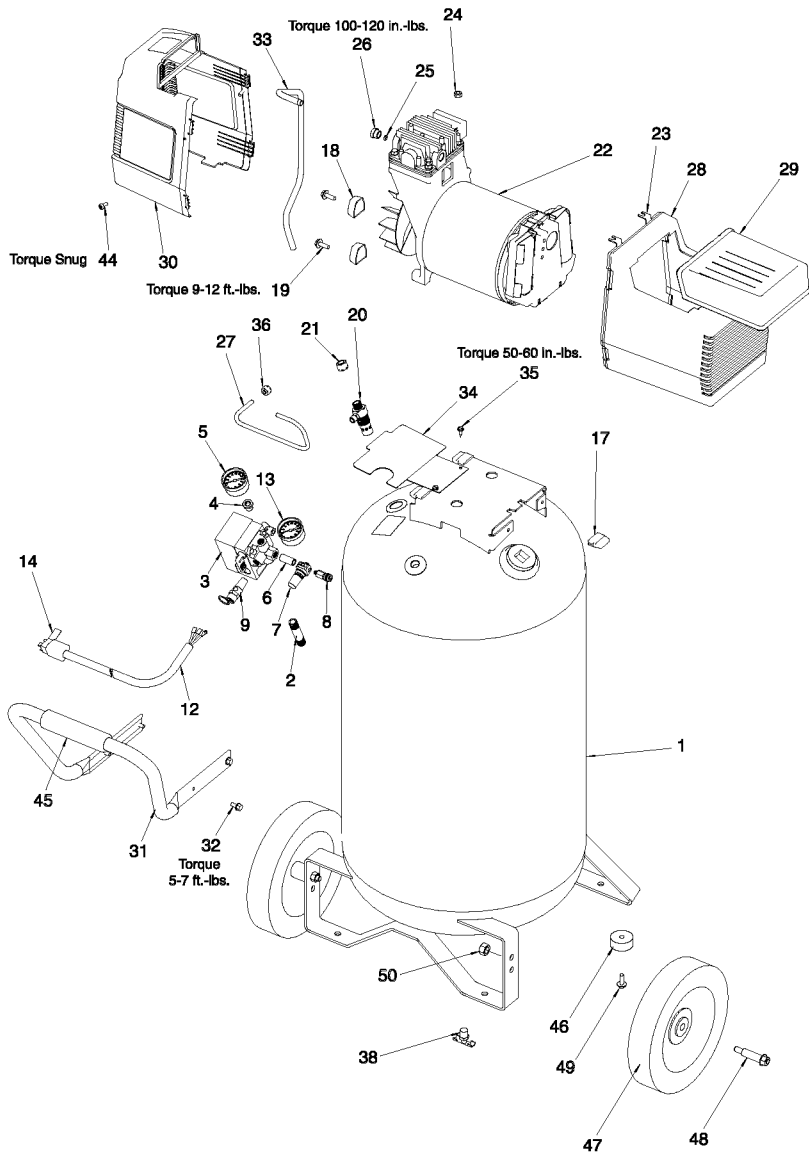

Parts List for CPF6025VP Type 1

Item Number	Part Number	Description	Qty Required
1	000000-00	No Longer Available	1
2	D24888	NIPPLE .25NPT X 2.5	1
3	5140118-56	PRESSURE SWITCH	1
4	SSP-6021	BUSHING REDUCER 1/8-	1
5	Z-D23004	GAUGE 1.5OD 200PSI .	1
6	N053094	NIPPLE	1
7	N008792	REGULATOR RPR KIT	1
7	D27253	REGULATOR 4PORT P2 L	1
8	A19513	BODY QC .250 IND .25	1
9	TIA-4150	VALVE SAFETY 150 .25	1
12	D26615	CORD POWER ST 14GA 1	1
13	Z-D27212	GAUGE 200PSI .125NPT	1
14	LA-2876	LABEL POWER CORD TRI	1
17	AC-0774	ISOLATOR 3PT MOUNT 6	4
18	ACG-18	CUP SADDLE MOUNT	2
19	91895680	SCREW .250-20X.750 H	2
20	A19712	VALVE CHECK 1/2NPT X	1
21	SSP-7813	ASSY NUT SLEEVE 3/8	1
23	CAC-1121	BRACKET SHROUD	2
24	SS-655-ZN	NUT .250-20 UNC HEX	2
25	SSG-3105	ORING 306/296ID 073/	1
26	SSP-7821-1	NUT .563-18 UNF HEX	1
27	D20786	TUBE PRESSURE RELIEF	1
28	D20151	SHROUD REAR NS PC TO	1
29	CAC-1080	TRAY TOOL	1
30	D20152	SHROUD FRONT NON-SEA	1
31	AC-0609	HANDLE P/L PAINTED	1

Parts List for CPF6025VP Type 1

Item Number	Part Number	Description	Qty Required
32	SSF-981	SCREW .250-14X.500 H	4
33	D20719	TUBE OUTLET VP N/S	1
34	000000-00	No Longer Available	1
35	SSF-953-ZN	SCREW #10X.625 HHW S	4
36	SSP-7811	ASSY NUT SLEEVE 1/4	1
38	A17038	DRAIN VALVE	1
44	SSF-3156	SCREW #10-9X.500 THD	6
45	5140118-36	GRIP .875 DIA	1
46	SST-107	BUMPER RECESSED RUBB	2
47	D23138	WHEEL 9 BLACK SEMI-P	2
48	CAC-60	BOLT .375-16X2.25 UN	2
49	SSF-630	SCREW .250-20X1.50 H	2
50	SSF-8080-ZN	NUT .375-16 UNC-2B H	2
101	000000-00	No Longer Available	1
102	Z-AC-0140	ASSY ECCENTRIC BEARI	1
103	SSF-615	SCREW .250-20X1.25 U	1
104	AC-0108	FAN 5.75 DIA	1
105	SSF-586	SCREW .250-20X.750 U	1
106	K-0650	KIT COMP RING REPLAC	1
107	KK-4835	KIT CONNECTING ROD L	1
108	SSG-8156	ORING 2.759/2.719ID	1
109	Z-AC-0032	ASSY VALVE PLATE	1
110	ACG-45	ORING P/L HEAD	1
111	AC-0037	HEAD 3/8 OUTLET FRON	1
112	SSF-589	STUD 1/4 - 20 X 1.12	2
113	SSF-927	SCREW .250-20X1.125	2
114	KK-4981	KIT MUFFLER FILTER	1