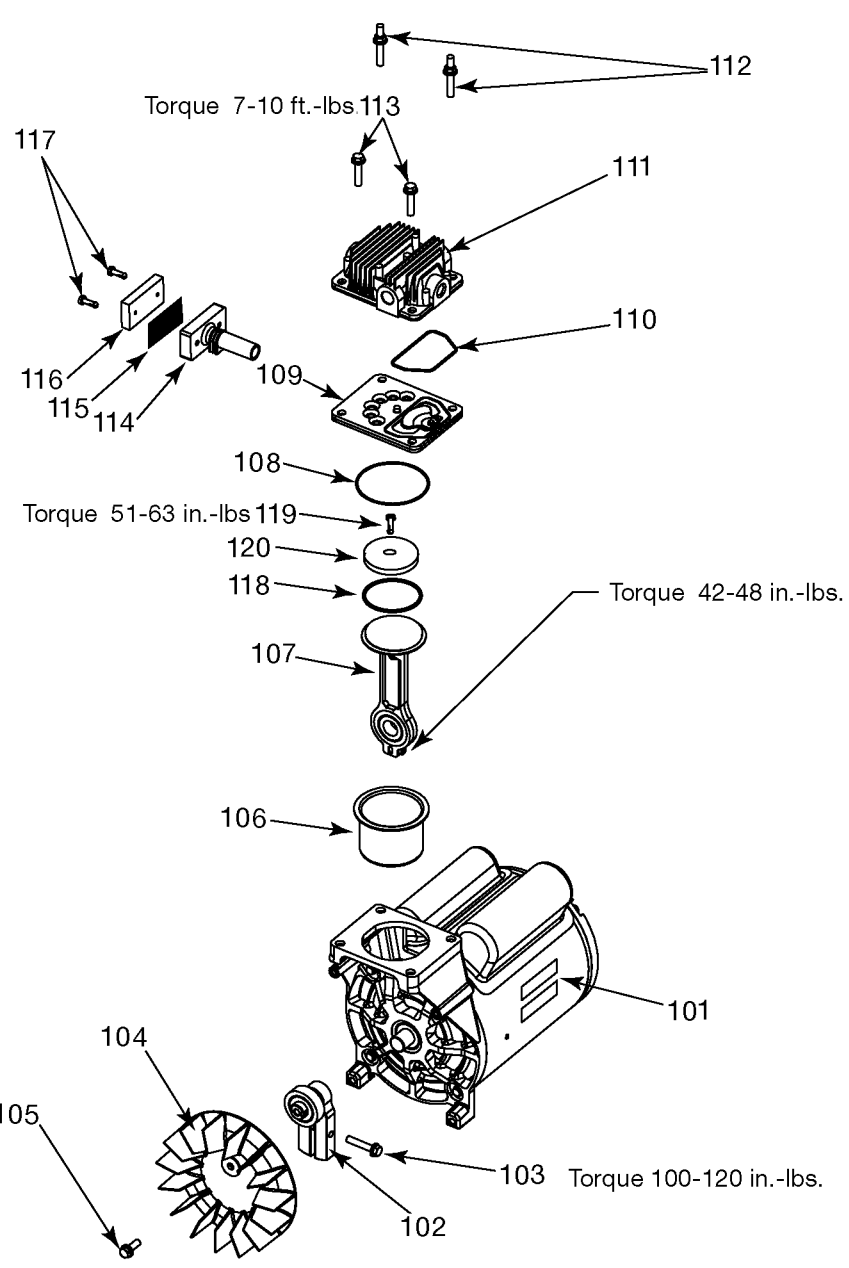

Parts List for CPF6025VP Type 1

Item Number	Part Number	Description	Qty Required
1	000000-00	No Longer Available	1
2	D24888	NIPPLE .25NPT X 2.5	1
3	5140118-56	PRESSURE SWITCH	1
4	SSP-6021	BUSHING REDUCER 1/8-	1
5	Z-D23004	GAUGE 1.5OD 200PSI .	1
6	N053094	NIPPLE	1
7	N008792	REGULATOR RPR KIT	1
7	D27253	REGULATOR 4PORT P2 L	1
8	A19513	BODY QC .250 IND .25	1
9	TIA-4150	VALVE SAFETY 150 .25	1
12	D26615	CORD POWER ST 14GA 1	1
13	Z-D27212	GAUGE 200PSI .125NPT	1
14	LA-2876	LABEL POWER CORD TRI	1
17	AC-0774	ISOLATOR 3PT MOUNT 6	4
18	ACG-18	CUP SADDLE MOUNT	2
19	91895680	SCREW .250-20X.750 H	2
20	A19712	VALVE CHECK 1/2NPT X	1
21	SSP-7813	ASSY NUT SLEEVE 3/8	1
23	CAC-1121	BRACKET SHROUD	2
24	SS-655-ZN	NUT .250-20 UNC HEX	2
25	SSG-3105	ORING 306/296ID 073/	1
26	SSP-7821-1	NUT .563-18 UNF HEX	1
27	D20786	TUBE PRESSURE RELIEF	1
28	D20151	SHROUD REAR NS PC TO	1
29	CAC-1080	TRAY TOOL	1
30	D20152	SHROUD FRONT NON-SEA	1
31	AC-0609	HANDLE P/L PAINTED	1

Parts List for CPF6025VP Type 1

Item Number	Part Number	Description	Qty Required
32	SSF-981	SCREW .250-14X.500 H	4
33	D20719	TUBE OUTLET VP N/S	1
34	000000-00	No Longer Available	1
35	SSF-953-ZN	SCREW #10X.625 HHW S	4
36	SSP-7811	ASSY NUT SLEEVE 1/4	1
38	A17038	DRAIN VALVE	1
44	SSF-3156	SCREW #10-9X.500 THD	6
45	5140118-36	GRIP .875 DIA	1
46	SST-107	BUMPER RECESSED RUBB	2
47	D23138	WHEEL 9 BLACK SEMI-P	2
48	CAC-60	BOLT .375-16X2.25 UN	2
49	SSF-630	SCREW .250-20X1.50 H	2
50	SSF-8080-ZN	NUT .375-16 UNC-2B H	2
101	000000-00	No Longer Available	1
102	Z-AC-0140	ASSY ECCENTRIC BEARI	1
103	SSF-615	SCREW .250-20X1.25 U	1
104	AC-0108	FAN 5.75 DIA	1
105	SSF-586	SCREW .250-20X.750 U	1
106	K-0650	KIT COMP RING REPLAC	1
107	KK-4835	KIT CONNECTING ROD L	1
108	SSG-8156	ORING 2.759/2.719ID	1
109	Z-AC-0032	ASSY VALVE PLATE	1
110	ACG-45	ORING P/L HEAD	1
111	AC-0037	HEAD 3/8 OUTLET FRON	1
112	SSF-589	STUD 1/4 - 20 X 1.12	2
113	SSF-927	SCREW .250-20X1.125	2
114	KK-4981	KIT MUFFLER FILTER	1