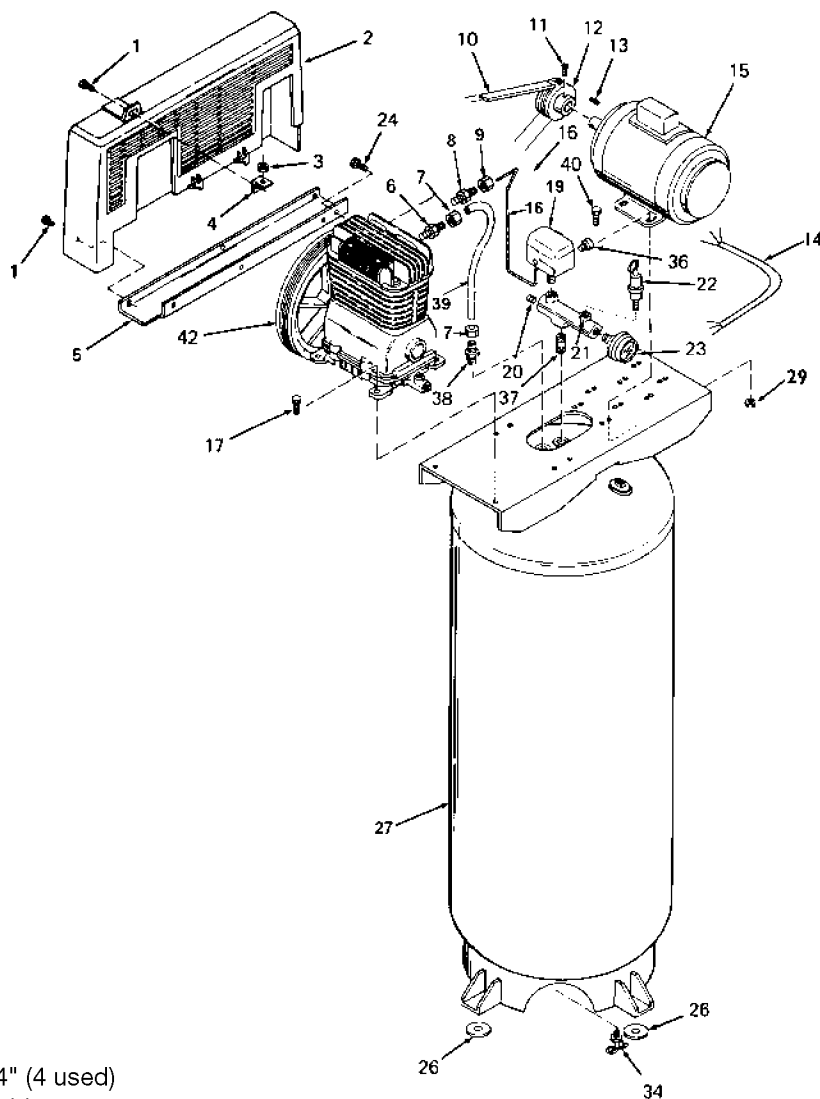

1/4" (4 used)
assembly

Parts List for CPLC7060V Type 0

Item Number	Part Number	Description	Qty Required
1	SSF-953-ZN	SCREW #10X.625 HHW S	1
2	D20307	BELTGUARD O/L 60G	1
3	SSF-8113-ZN	NUT .375-16X.563 HEX	1
4	000000-00	No Longer Available	1
5	CAC-362-1	CLOSURE BELTGUARD	1
6	SSP-9401	CONNECTOR BODY STRAI	1
7	SSP-7812	ASSY NUT SLEEVE 1/2	2
8	SS-8553	CONNECTOR BODY	1
9	SSP-7811	ASSY NUT SLEEVE 1/4	1
10	C-BT-224	BELT 6J 47.3 EFF	1
11	SS-391	SCREW .250-20 .625 S	1
12	C-PU-2861	PULLEY 6J-SEC 2.80 O	1
13	SUDL-65	KEY MOTOR SHAFT	1
14	CAC-4205	CORD MOTOR SJT 14G	1
15	Z-MO-3022-1	MOTOR 2 POLE 240V O/	1
16	CAC-1331	TUBE PRESSURE RELEAS	1
17	SSF-928	SCREW .313-18X.875 H	4
19	000000-00	No Longer Available	1
20	SS-3222-CD	PLUG PIPE	1
21	CAC-95	MANIFOLD	1
22	97503734	VALVE SAFETY 150 .12	1
23	Z-D27212	GAUGE 200PSI .125NPT	1
24	39124607	SCREW .250-20X.625 H	2
26	CAC-1003	WASHER ISOLATOR	4
27	000000-00	No Longer Available	1
29	SSF-8150	NUT .312-18 UNC HEX	1
34	A17038	DRAIN VALVE	1

Parts List for CPLC7060V Type 0

Item Number	Part Number	Description	Qty Required
36	438010040063	HEYCO BUSHINGS	1
36	SSW-7367	BUSHING STRAIN RELIEF	1
37	SS-2110	NIPPLE GALV 3/8 X 3	1
38	CAC-437-2	VALVE CHECK 1/2NPT X	1
39	CAC-357-1	TUBE OUTLET 60G	1
40	SSF-3152	SCREW .313-18X.750 H	1
42	N076027SV	PUMP ASSEMBLY	1
101	SSF-6627	STUD SHOULDER 3/8-16	1
102	Z-CAC-4213	ASSY HEAD	1
103	SSF-955	SCREW .375-16X1.50 H	5
104	SSP-9401	CONNECTOR BODY STRAIN	1
105	Z-CAC-291-1	GASKET GRAPHITE	1
108	CAC-294	PLATE RESTRICTOR	2
110	Z-CAC-4212-1	ASSY VALVE PLATE	1
111	A20868	GASKET	1
115	CAC-55-1	PISTON MACHINE DWG 2	2
116	265-19	PIN PISTON	2
117	CAC-207	PLUG PISTON PIN	4
118	265-410	ASSY CONNECTING ROD	2
119	SSF-927	SCREW .250-20X1.125	4
120	Z-AC-0205	CRANKCASE & CYLINDER	1
121	SSN-1018	WASHER WAVY SPRING 2	1
122	AC-0169	SEAL OIL	1
123	SSF-925	SCREW .250-20X.875 H	8
124	000000-00	No Longer Available	1
125	265-16-1	GASKET BASE	1
126	Z-D22270	CRANKSHAFT MACH BALL	1