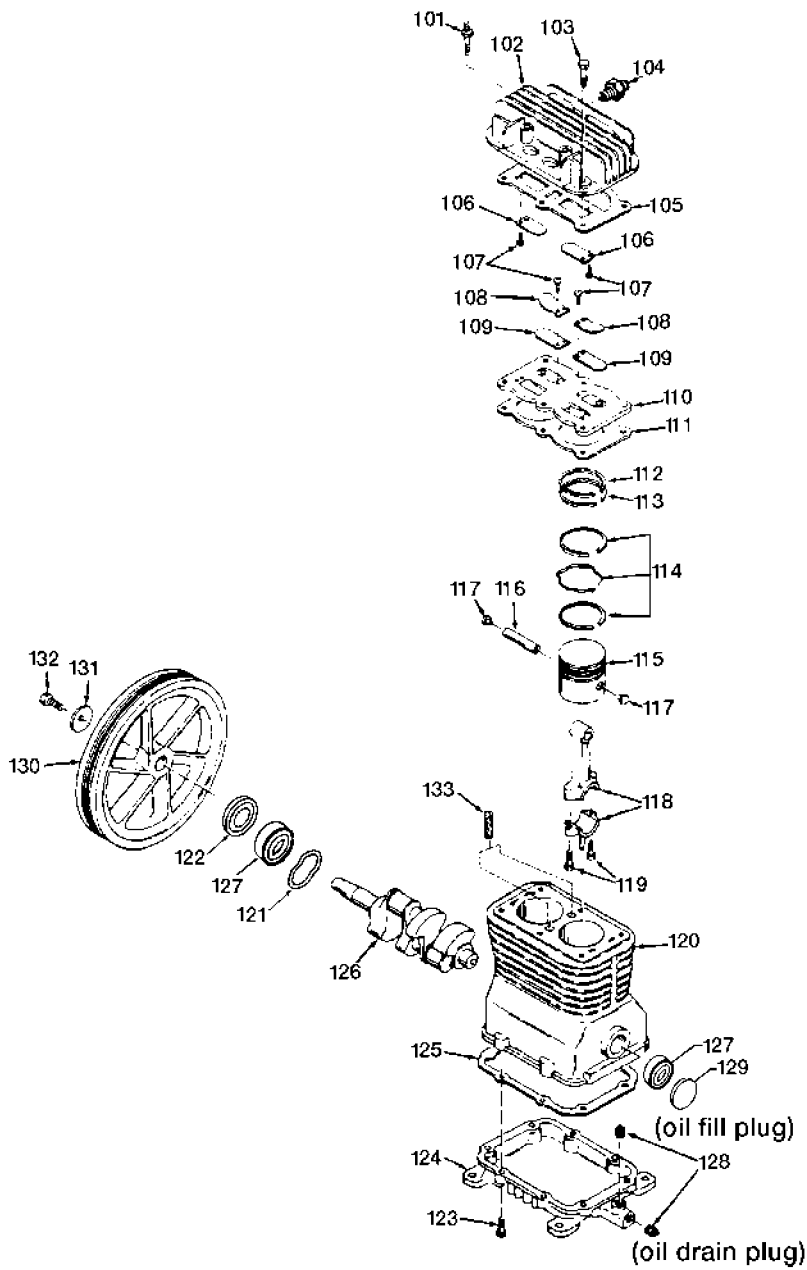

1/4" (4 used)
assembly

Parts List for CPLC7060V Type 0

Item Number	Part Number	Description	Qty Required
1	SSF-953-ZN	SCREW #10X.625 HHW S	1
2	D20307	BELTGUARD O/L 60G	1
3	SSF-8113-ZN	NUT .375-16X.563 HEX	1
4	000000-00	No Longer Available	1
5	CAC-362-1	CLOSURE BELTGUARD	1
6	SSP-9401	CONNECTOR BODY STRAI	1
7	SSP-7812	ASSY NUT SLEEVE 1/2	2
8	SS-8553	CONNECTOR BODY	1
9	SSP-7811	ASSY NUT SLEEVE 1/4	1
10	C-BT-224	BELT 6J 47.3 EFF	1
11	SS-391	SCREW .250-20 .625 S	1
12	C-PU-2861	PULLEY 6J-SEC 2.80 O	1
13	SUDL-65	KEY MOTOR SHAFT	1
14	CAC-4205	CORD MOTOR SJT 14G	1
15	Z-MO-3022-1	MOTOR 2 POLE 240V O/	1
16	CAC-1331	TUBE PRESSURE RELEAS	1
17	SSF-928	SCREW .313-18X.875 H	4
19	000000-00	No Longer Available	1
20	SS-3222-CD	PLUG PIPE	1
21	CAC-95	MANIFOLD	1
22	97503734	VALVE SAFETY 150 .12	1
23	Z-D27212	GAUGE 200PSI .125NPT	1
24	39124607	SCREW .250-20X.625 H	2
26	CAC-1003	WASHER ISOLATOR	4
27	000000-00	No Longer Available	1
29	SSF-8150	NUT .312-18 UNC HEX	1
34	A17038	DRAIN VALVE	1

Parts List for CPLC7060V Type 0

Item Number	Part Number	Description	Qty Required
36	438010040063	HEYCO BUSHINGS	1
36	SSW-7367	BUSHING STRAIN RELIEF	1
37	SS-2110	NIPPLE GALV 3/8 X 3	1
38	CAC-437-2	VALVE CHECK 1/2NPT X	1
39	CAC-357-1	TUBE OUTLET 60G	1
40	SSF-3152	SCREW .313-18X.750 H	1
42	N076027SV	PUMP ASSEMBLY	1
101	SSF-6627	STUD SHOULDER 3/8-16	1
102	Z-CAC-4213	ASSY HEAD	1
103	SSF-955	SCREW .375-16X1.50 H	5
104	SSP-9401	CONNECTOR BODY STRAIN	1
105	Z-CAC-291-1	GASKET GRAPHITE	1
108	CAC-294	PLATE RESTRICTOR	2
110	Z-CAC-4212-1	ASSY VALVE PLATE	1
111	A20868	GASKET	1
115	CAC-55-1	PISTON MACHINE DWG 2	2
116	265-19	PIN PISTON	2
117	CAC-207	PLUG PISTON PIN	4
118	265-410	ASSY CONNECTING ROD	2
119	SSF-927	SCREW .250-20X1.125	4
120	Z-AC-0205	CRANKCASE & CYLINDER	1
121	SSN-1018	WASHER WAVY SPRING 2	1
122	AC-0169	SEAL OIL	1
123	SSF-925	SCREW .250-20X.875 H	8
124	000000-00	No Longer Available	1
125	265-16-1	GASKET BASE	1
126	Z-D22270	CRANKSHAFT MACH BALL	1