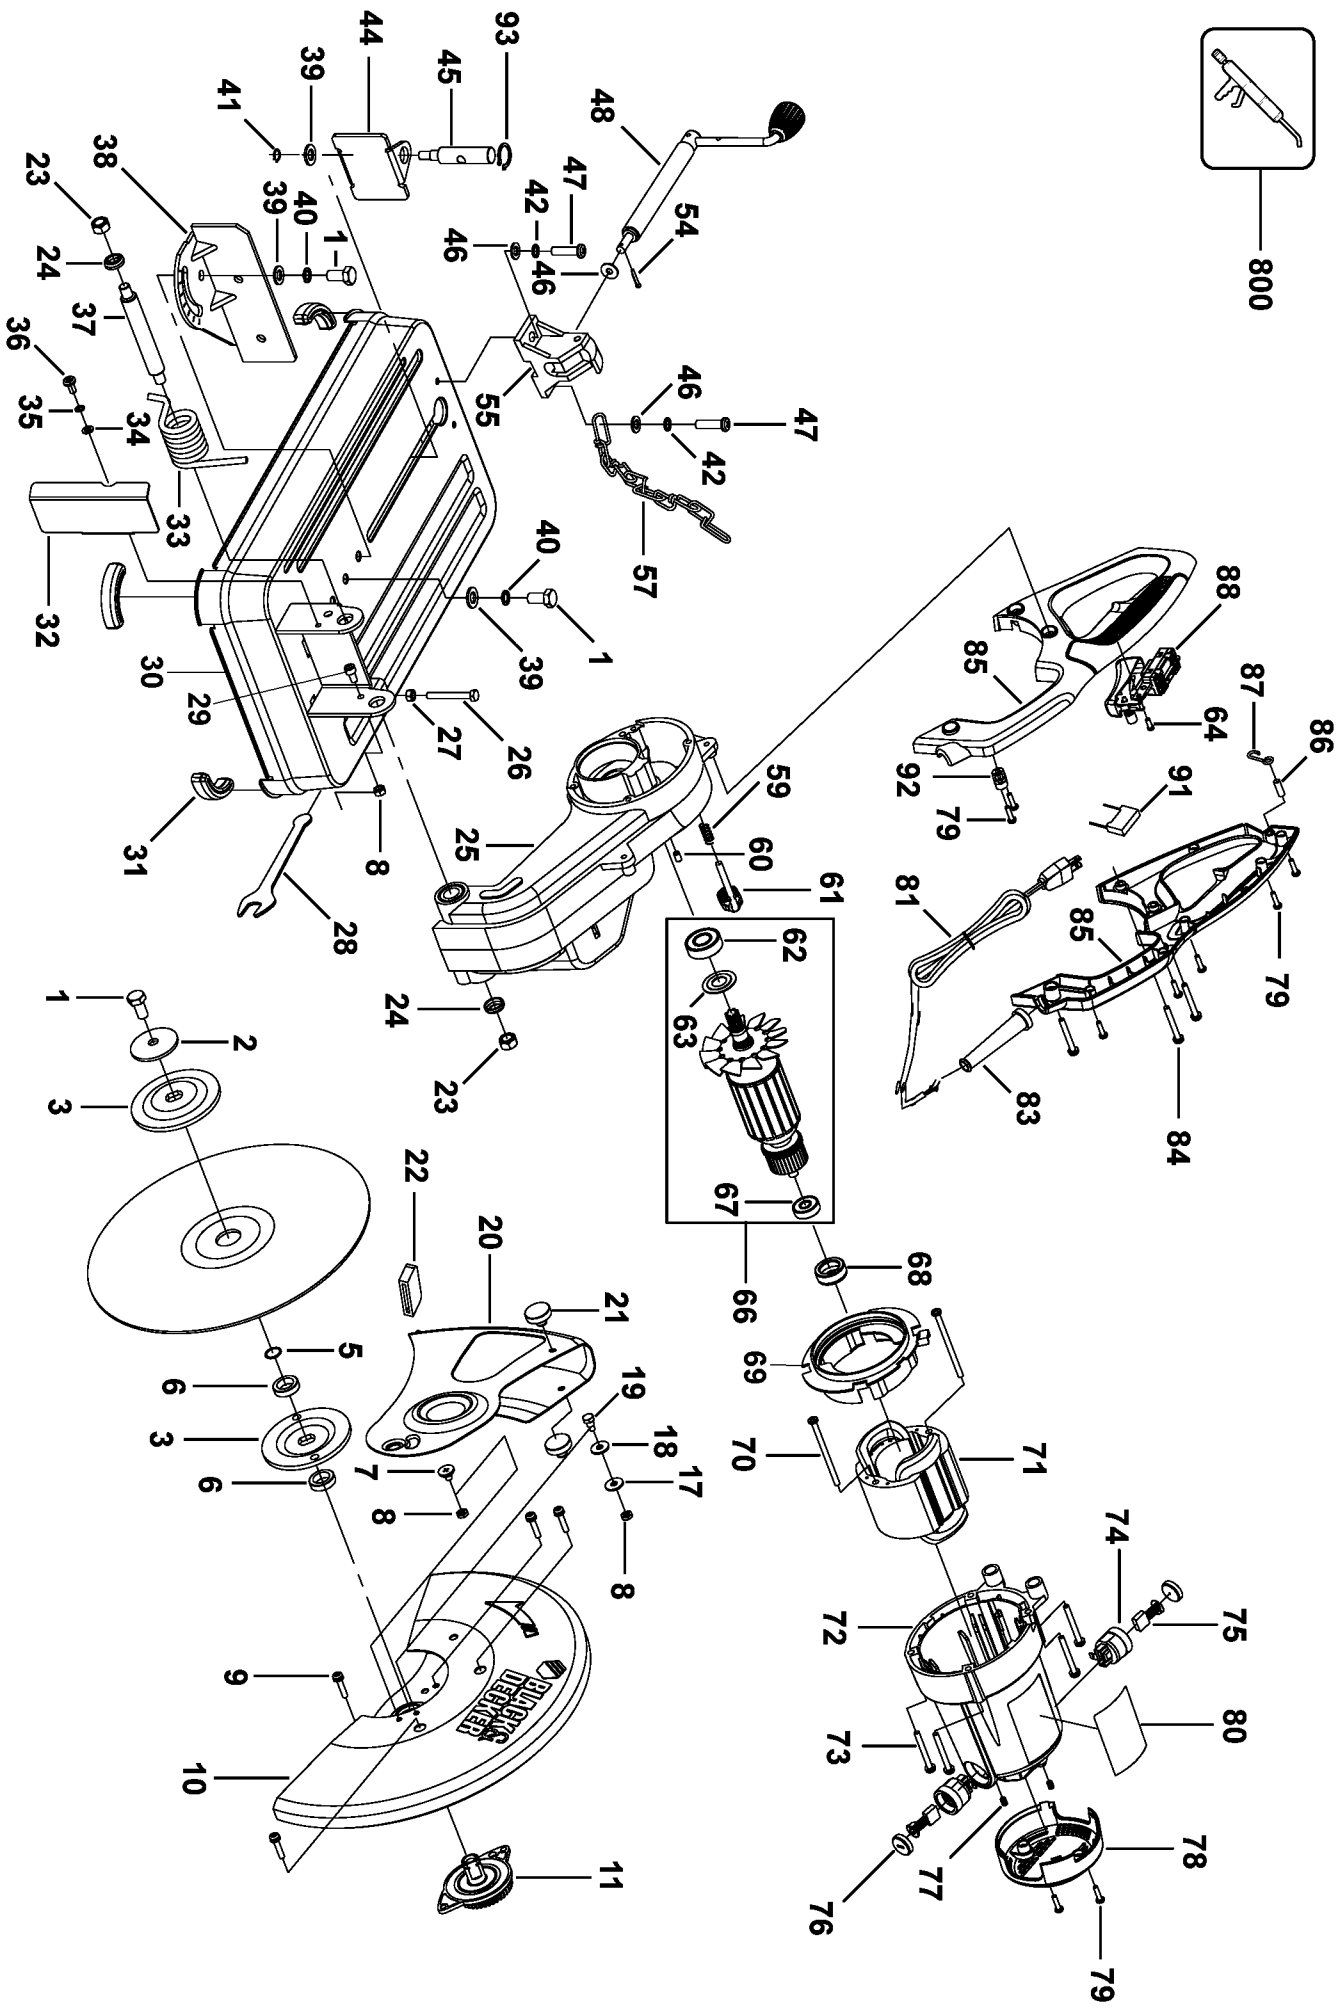

800

Parts List for CS2000-B2 Type 1

Item Number	Part Number	Description	Qty Required
1	5140062-44	BOLT	3
2	5140062-45	FLANGE	1
3	N085893	CLAMP WASHER	2
5	N085972	O RING	1
6	N085971	ADAPTER	2
7	5140062-49	SCREW	1
8	N085954	NUT ELASTIC STOP	3
9	N085889	SCREW	4
10	5140062-52	GUARD	1
11	5140062-53	GEAR & SPINDLE	1
17	5140062-54	WASHER	1
18	5140062-55	WASHER	1
19	5140062-56	SCREW	1
20	5140062-57	GUARD	1
21	5140062-58	RUBBER BUMPER	2
22	5140062-59	PROTECTOR	1
23	N085952	NUT ELASTIC STOP	2
24	5140062-61	CUPPED WASHER	2
25	5140062-62	UPPER ARM	1
26	5140062-63	BOLT	3
27	5140062-64	NUT	1
28	5140062-65	WRENCH	1
29	N085947	SCREW	1
30	5140062-67	BASE	1
31	5140062-68	RUBBER FOOT	4
32	5140062-69	PROTECTOR	1
33	5140062-70	TORSION SPRING	1

Parts List for CS2000-B2 Type 1

Item Number	Part Number	Description	Qty Required
34	N016660	FLAT WASHER	1
35	N016661	LOCKWASHER	1
36	N085910	SCREW	1
37	5140062-74	PIVOT SHAFT	1
38	N085886	FENCE	1
39	N085955	WASHER	3
40	N085917	LOCK WASHER	2
41	5140062-78	RETAINER	1
42	N085899	LOCK WASHER	2
44	5140062-80	FENCE CLAMP	1
45	5140062-81	HINGE PIN	1
46	N085895	WASHER	3
47	N085905	SCREW	2
48	5140062-84	HANDLE ASSEMBLY	1
54	5140062-85	ROLL PIN	1
55	5140062-86	WISE MOUNT	1
57	N085907	CHAIN	1
59	5140062-88	SPRING	1
60	N085880	RUBBER PLUG	1
61	5140062-90	LOCK PIN	1
62	N085930	BALL BEARING	1
63	5140062-92	WASHER	1
64	5140062-93	SCREW	2
66	5140062-94	ARMATURE ASSEMBLY	1
67	N085929	BALL BEARING	1
68	N085933	RUBBER BOOT	1
69	N085941	FAN BAFFLE	1