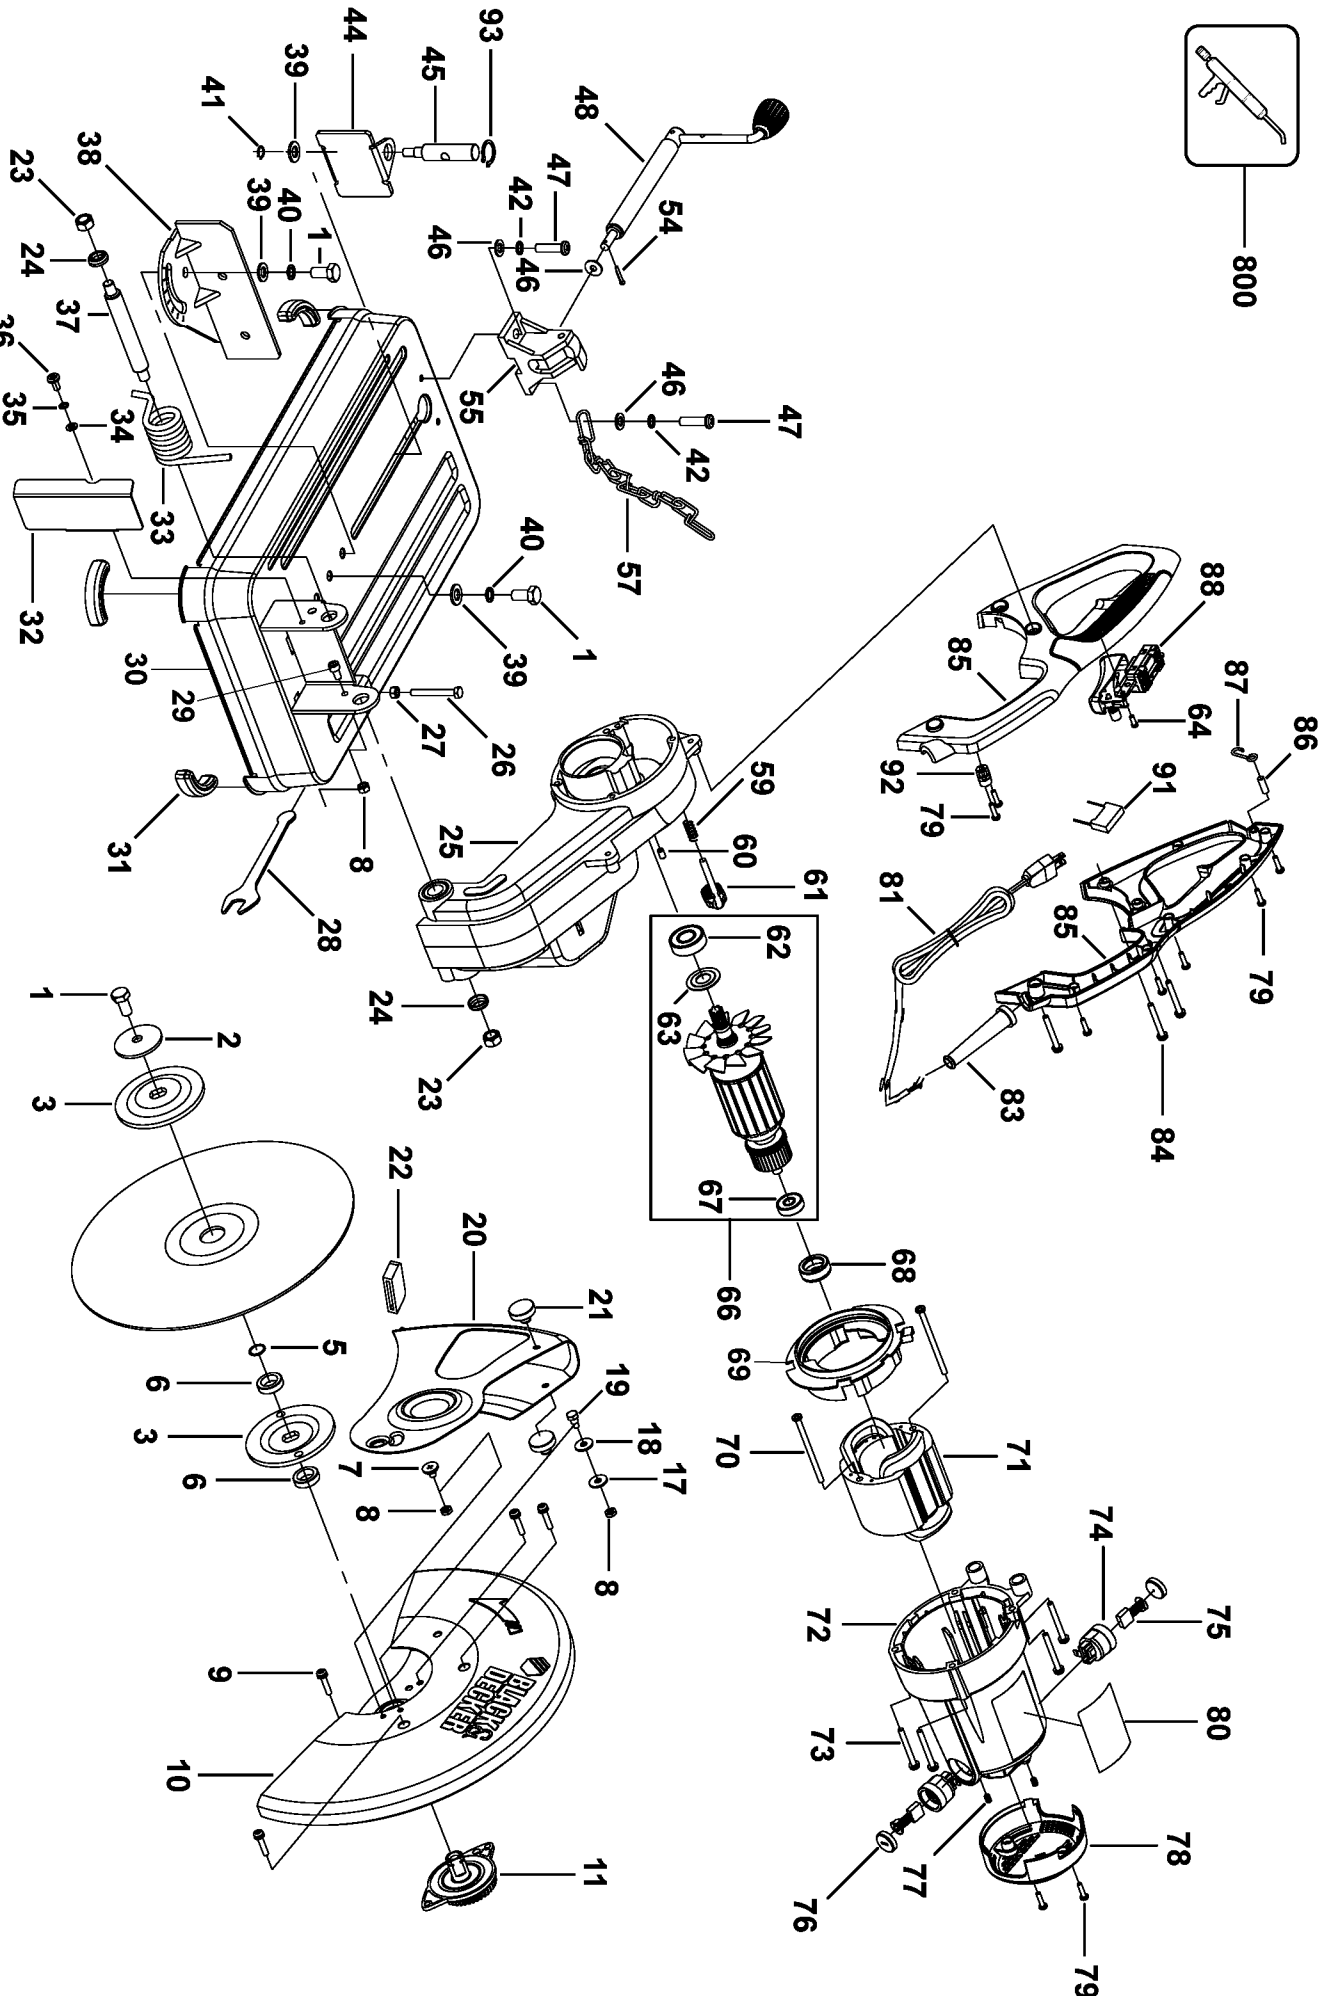

## Parts List for CS2000-BR Type 1

Item Number	Part Number	Description	Qty Required
1	5140062-44	BOLT	3
2	5140062-45	FLANGE	1
3	N085893	CLAMP WASHER	2
5	N085972	O RING	1
6	N085971	ADAPTER	2
7	5140062-49	SCREW	1
8	N085954	NUT ELASTIC STOP	3
9	N085889	SCREW	4
10	5140062-52	GUARD	1
11	5140062-53	GEAR & SPINDLE	1
17	5140062-54	WASHER	1
18	5140062-55	WASHER	1
19	5140062-56	SCREW	1
20	5140062-57	GUARD	1
21	5140062-58	RUBBER BUMPER	2
22	5140062-59	PROTECTOR	1
23	N085952	NUT ELASTIC STOP	2
24	5140062-61	CUPPED WASHER	2
25	5140062-62	UPPER ARM	1
26	5140062-63	BOLT	3
27	5140062-64	NUT	1
28	5140062-65	WRENCH	1
29	N085947	SCREW	1
30	5140062-67	BASE	1
31	5140062-68	RUBBER FOOT	4
32	5140062-69	PROTECTOR	1
33	5140062-70	TORSION SPRING	1

## Parts List for CS2000-BR Type 1

Item Number	Part Number	Description	Qty Required
34	N016660	FLAT WASHER	1
35	N016661	LOCKWASHER	1
36	N085910	SCREW	1
37	5140062-74	PIVOT SHAFT	1
38	N085886	FENCE	1
39	N085955	WASHER	3
40	N085917	LOCK WASHER	2
41	5140062-78	RETAINER	1
42	N085899	LOCK WASHER	2
44	5140062-80	FENCE CLAMP	1
45	5140062-81	HINGE PIN	1
46	N085895	WASHER	3
47	N085905	SCREW	2
48	5140062-84	HANDLE ASSEMBLY	1
54	5140062-85	ROLL PIN	1
55	5140062-86	WISE MOUNT	1
57	N085907	CHAIN	1
59	5140062-88	SPRING	1
60	N085880	RUBBER PLUG	1
61	5140062-90	LOCK PIN	1
62	N085930	BALL BEARING	1
63	5140062-92	WASHER	1
64	5140062-93	SCREW	2
66	5140062-95	ARMATURE ASSEMBLY	1
67	N085929	BALL BEARING	1
68	N085933	RUBBER BOOT	1
69	N085941	FAN BAFFLE	1